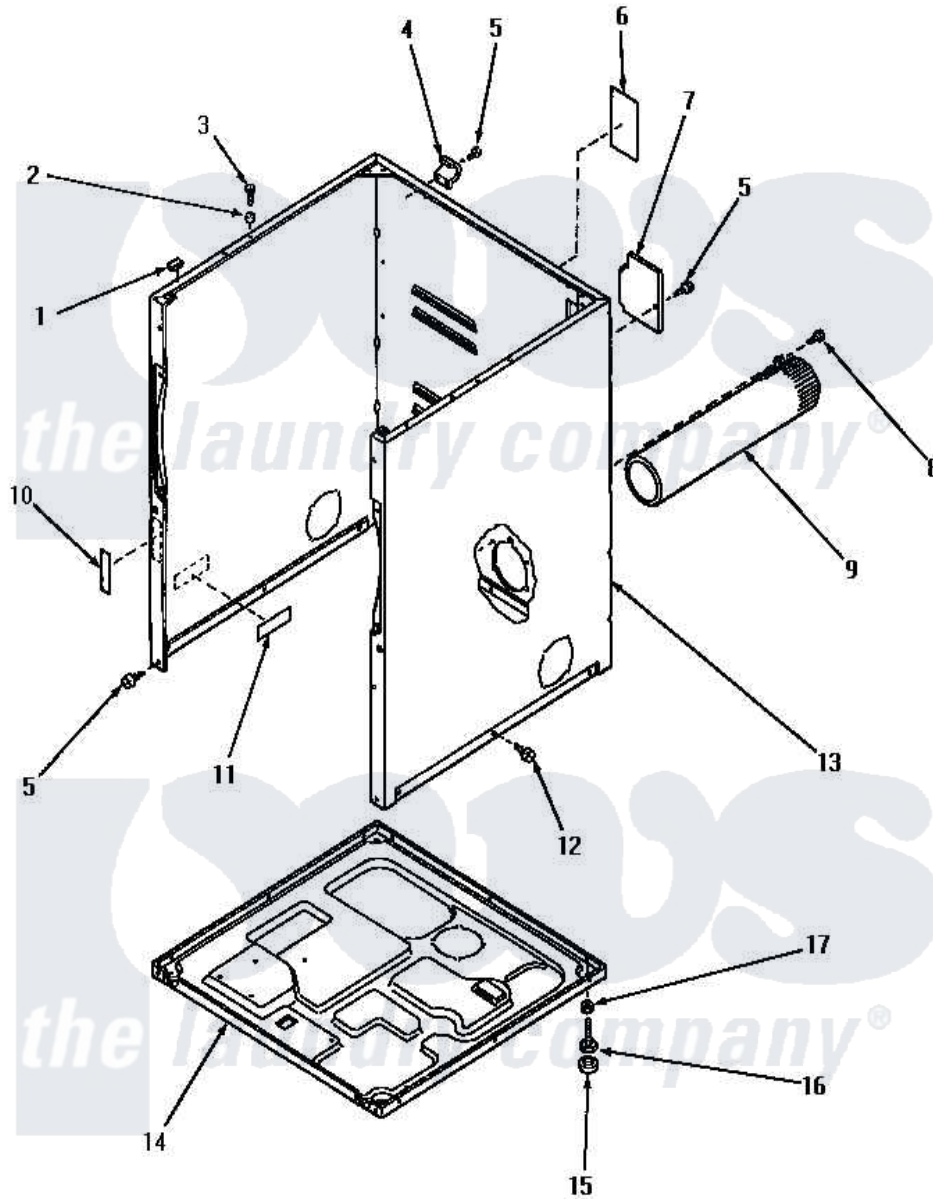

Amana NG8839 02 - CABINET, EXHAUST DUCT AND BASE

Amana [Residential Amana NG8839 Washer Parts](#) Parts Diagram 02 - CABINET, EXHAUST DUCT AND BASE
 Click on the part number to view part

Item	Original Part Number	Replaced By	Status	Part Description
1	Y56128			Pad, Bumper
2	56079	505187		Locator, Panel
3	32671	Y014874		Screw, Idler Arm And Sleeve
4	60826		Not Available	HINGE, TOP
5	25723	27001200		Screw
6	56427		Not Available	STICKER
7	60821			Access Cover
8	56392		Not Available	SCREW,8-18 X 3/8 TAPPI
9	56118		Not Available	ASSY, EXHAUST DUCT
10	24903		Not Available	STICKER,DISCONNECT POW
11	61294		Not Available	(ELECTRIC MODELS)
12	56264	27001200		Screw
13	60813HP		Not Available	ASSY,DRYER CABINET
"	60813LP			Xxxassy, Dryer Cabinet
"	60813WP		Not Available	xxxASSY,DRYER CABINET
14	60811			Assembly, Base-Complete

15	70282	Y314137	Foot, Rubber
16	Y52696	Y305086	Adjustable Leg And Nut
17	20274	62739	Nut, Lock