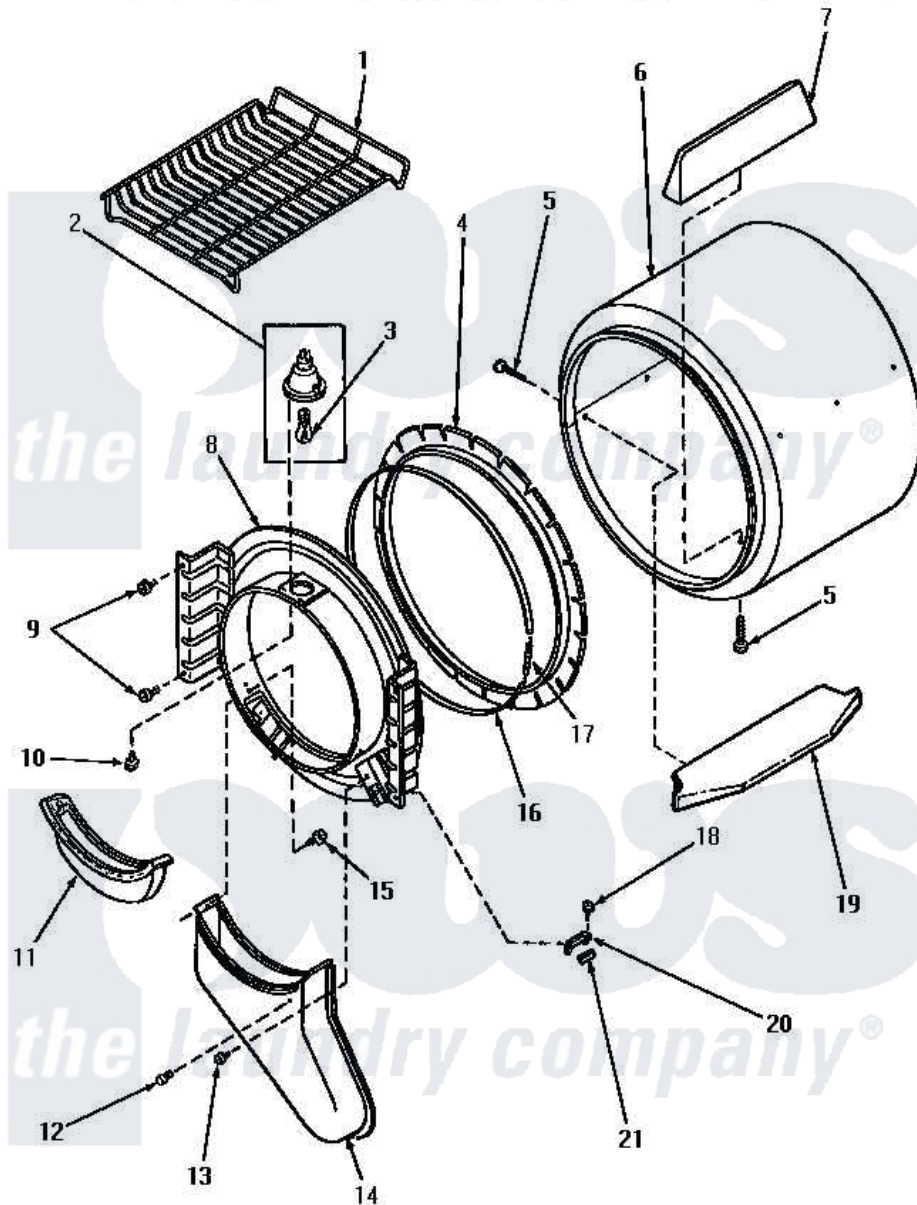

Amana NG8839 04 - FR BLKHD, AIR DUCT, FELT SEAL & CYLINDER

Amana Residential Amana NG8839 Washer Parts Parts Diagram 04 - FR BLKHD, AIR DUCT, FELT SEAL & CYLINDER
 Click on the part number to view part

Item	Original Part Number	Replaced By	Status	Part Description
1	58846		Not Available	RACK, DRYING
2	60953P		Not Available	CYLINDER LIGHT ASSEMBLY
3	Y60954	67001316		Bulb, Light
4	56088			Assembly, Seal
5	56131		Not Available	SCREW, 10BT X 1 TAPPING
6	61073P		Not Available	ASSY, CYLINDER-WHITE
7	Y61399		Not Available	BAFFLE, CYLINDER-SHORT-
8	62142W		Not Available	ASSY, BULKHEAD-FRONT-SV
9	25723	27001200		Screw
10	31260			Screw, No.8 X 3/8 Ind H
11	61376P			Filter, Lint-White W/Inst.
12	56938		Not Available	BUMPER
13	56392		Not Available	SCREW, 8-18 X 3/8 TAPPI
14	60786			Assembly, Air Duct-Front
15	23628	489464		Screw
16	Y56090		Not Available	SEAL STRAP

17	52310		Spring
18	23962	W10116760	Screw
19	Y61027	Not Available	BAFFLE,CYLINDER-EXTEND
20	61448		Glide, Cylinder-Rulon F
21	58049		Pad, Thin