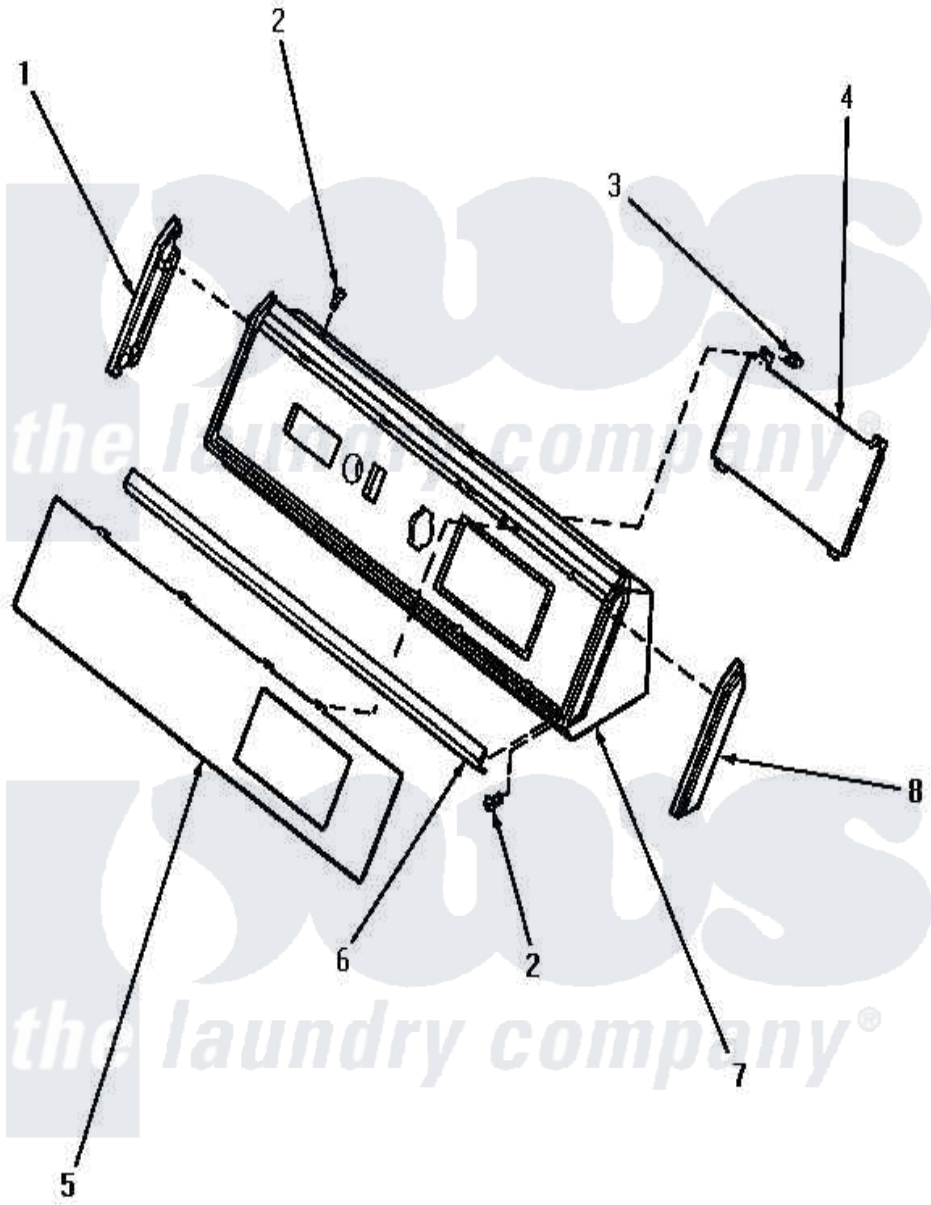

# Amana NG8839 06 - GRAPHICS PANEL, CTRL HOOD AND CTRLS

Amana Residential Amana NG8839 Washer Parts Parts Diagram 06 - GRAPHICS PANEL, CTRL HOOD AND CTRLS  
 Click on the part number to view part

Item	Original Part Number	Replaced By	Status	Part Description
"	NOTE:		Not Available	NOTE 2: STARTING SERIAL NO. S6564538ZE, ALL HOME LAUNDRY DRYERS WERE MANUFACTURED WITH A NEW CYLINDER ROLLER. IT IS EQUIPPED WITH A LONGER BEARING, SO THE THR
1	31249		Not Available	CAP,END-L.H.-CHROME
2	31752		Not Available	SCREW,No.8ABX3/4 POZIDRI
3	<a href="#">31260</a>			Screw, No.8 X 3/8 Ind H
4	59608		Not Available	ASSY, ELECTRONIC CONTROL
5	60655		Not Available	PANEL,GRAPHIC
7	59606		Not Available	HOOD,DRYER-BLACK
8	<a href="#">31248</a>			Cap, End-RH-Chrome
NI	45066		Not Available	18 GAUGE WIRE, BLUE / RED
"	<a href="#">45103</a>			18 Gauge Wire, Green / Red