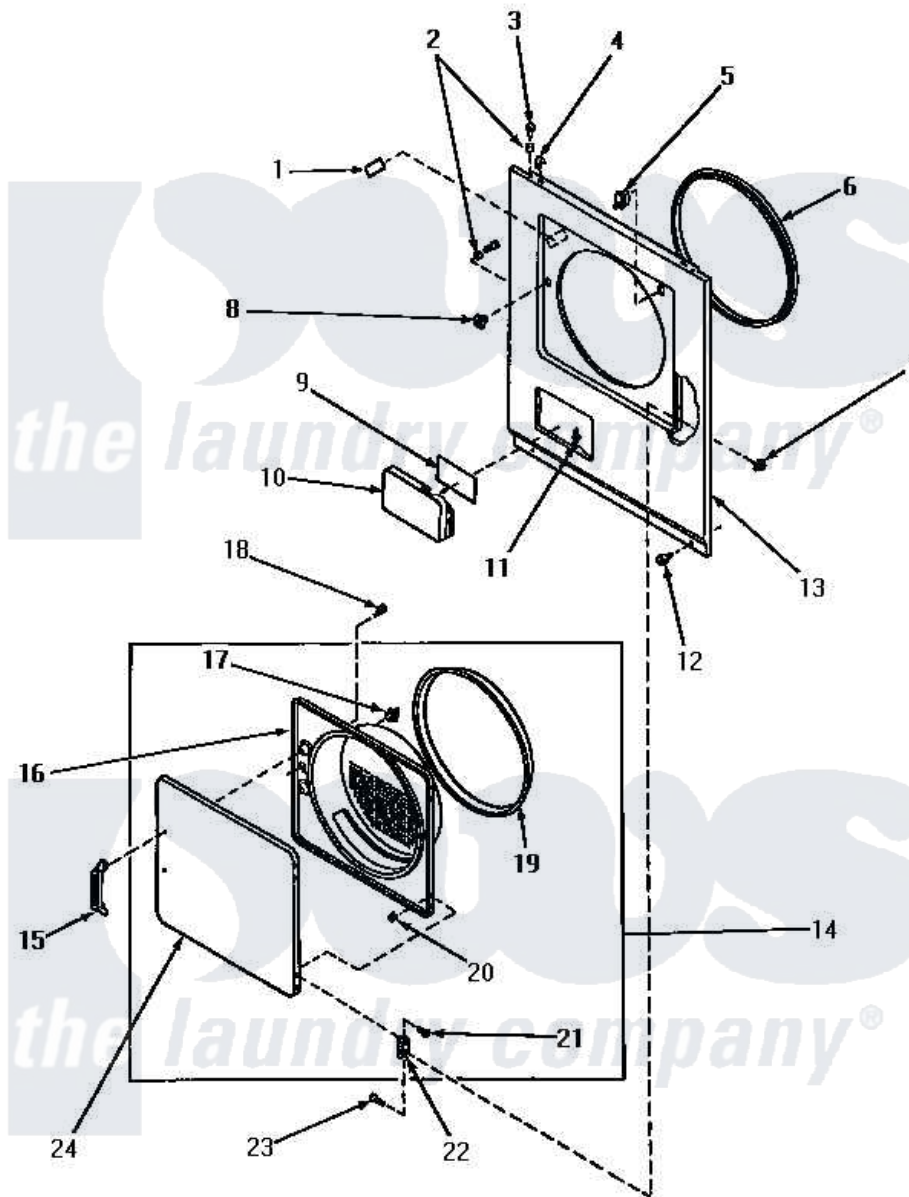

Amana NG8839 08 - LOADING DOOR, FRONT PANEL AND SEALS

Amana [Residential Amana NG8839 Washer Parts](#) Parts Diagram 08 - LOADING DOOR, FRONT PANEL AND SEALS
 Click on the part number to view part

Item	Original Part Number	Replaced By	Status	Part Description
1	58854			Repl By 500281
2	56079	505187		Locator, Panel
3	32671	Y014874		Screw, Idler Arm And Sleeve
4	28835	22001650		Fastener, Spring
5	56052	W10169313		Switch-Dor
6	Y61380			Seal, Front Panel
7	51236	488130		Nut
8	54660	LA-1003		Door Catch Kit
9	56427		Not Available	STICKER
10	60795L		Not Available	DOOR,ACCESS
"	60795W			Door, Access
"	60795H		Not Available	DOOR,ACCESS
11	56534			Barrel, Support
12	58637	27001200		Screw
13	62421H		Not Available	PANEL,FRONT-GAS
"	62421W		Not Available	PANEL, FRONT

"	62421L		Not Available	PANEL, FRONT
14	62151W		Not Available	ASSY,DOOR
"	62151H		Not Available	ASSY,DOOR
"	62151L		Not Available	ASSY,DOOR
15	54068P	61925		Pull Door Commercial Black
16	62152L	62152P		Liner
"	62152H		Not Available	INNER DOOR PANEL, HARVEST GOLD
"	62152W		Not Available	LINER,DOOR
17	54661	LA-1003		Door Catch Kit
18	52150	489464		Screw
19	61379	61379P		Door Seal
20	23407			Nut, Speed-8A Tinn C15
21	52864	500226		Screw, 8b-16 x 5/8 Tap
22	56045P	56045		Hinge
23	22649			Screw, 8-32 X 13/32 FI
24	62153L		Not Available	DOOR
"	62153H			Door
"	62153W		Not Available	PANEL OUTER DOOR