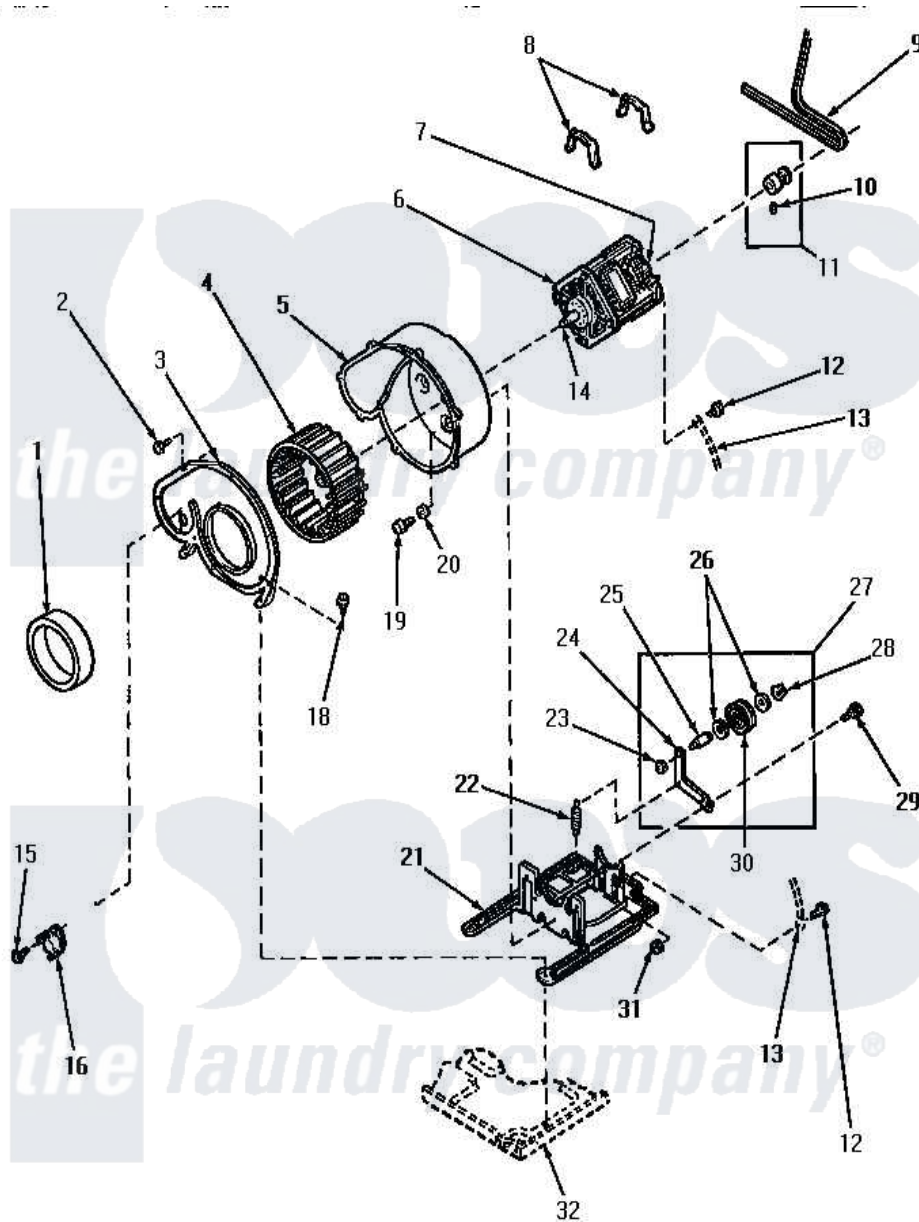

Amana NG8839 09 - MOTOR, EXHAUST FAN AND BELT

Amana [Residential Amana NG8839 Washer Parts](#) Parts Diagram 09 - MOTOR, EXHAUST FAN AND BELT
 Click on the part number to view part

Item	Original Part Number	Replaced By	Status	Part Description
1	56065		Not Available	SEAL
2	23962	W10116760		Screw
3	60938P		Not Available	COVER,BLOWER HOUSING
4	56000	510139P		Assembly Blower Fan Package
5	56020			Housing, Blower
6	Y58044	915P3		Motor-Drve
7	53249		Not Available	SWITCH
"	53226		Not Available	SWITCH,MOTOR
"	59895		Not Available	MOTOR SWITCH, INTERNAL MOUNTED
8	Y58047	660658		Clamp, Motor Mounting 343481 685441
9	59174	40111201		Belt, Cylinder
10	52906		Not Available	SETSCREW
11	59173		Not Available	MOTOR PULLEY ASSEMBLY
12	23222	3177991		Screw

13	Y00000000		Not Available	SEE NOTE GROUND WIRE, GREEN
14	27604P			Never-Seeze 1 Oz Tube
15	52150	489464		Screw
16	59500			Assembly, Thermistor
18	51780	3390631		Screw, 10-16 X 3/8
19	56264	27001200		Screw
20	20492	M0270504		Washer
21	Y60816	503613		Mount, Motor
22	56076			Spring, Idler
23	56156	358160		Nut
24	56057		Not Available	LEVER, IDLER
25	56461			Shaft
26	52549			Washer, 501 ID X3/4 Odx
27	Y56170	56170P		Assembly- Idle
28	23748			Ring, Retaining
29	56587		Not Available	SCREW, 1/4-20 HEX HD SH
30	Y54414			Assembly, Wheel And Bearing
31	52566	27001225		Nut, Jam Mid Lock 1/4-20
32	Y00000000		Not Available	SEE NOTE BASE -- (SEE PAGE 10, KEY 14)