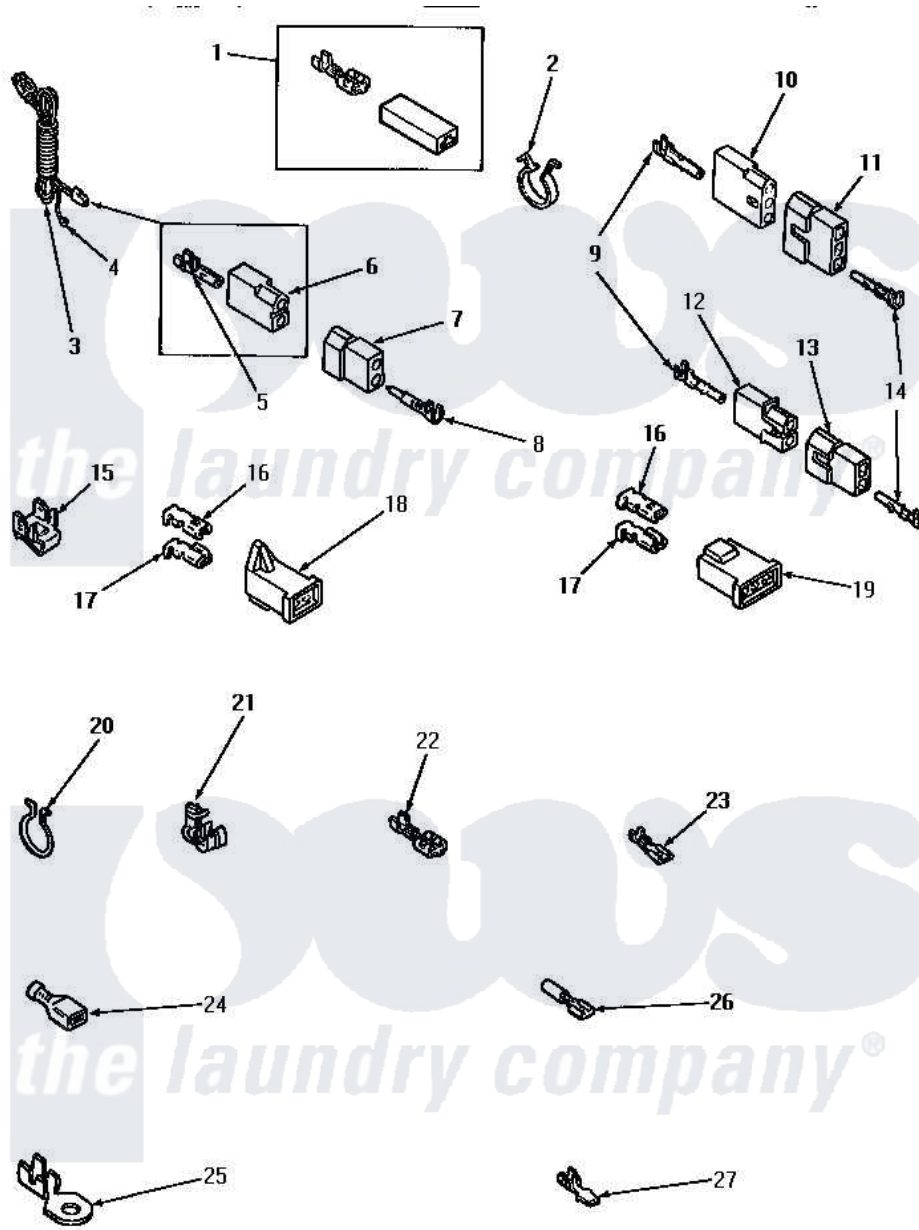

Amana NG8839 10 - POWER CORD AND TERMINALS

Amana [Residential Amana NG8839 Washer Parts](#) Parts Diagram 10 - POWER CORD AND TERMINALS
 Click on the part number to view part

Item	Original Part Number	Replaced By	Status	Part Description
1	Y00237			Terminal-Female 1/4 ((1) 12 GAUGE Wire Or(2) 18 GA
2	61510	504034		Clip, Wire
3	Y56222	27001142		Cord, Power
4	Y00000000		Not Available	SEE NOTE GROUND WIRE, GREEN
5	00130			Terminal, Pin-1/8 Femal
6	56265			Receptacle, 2 Circuit
7	56266			Plug
8	Y00127			Terminal, Pin-1/8 Male
9	Y00117	5011-XX		093 Female Socket
10	23039	697780		Receptacle,
11	23040			Plug-3 Circuit
12	56451			Receptacle, 2 Circuit
13	56448			Terminal Block Plug
14	Y00116			Terminal, Pin-Male
15	Y00161	B5733302		Clip, Ground

16	Y00189		Terminal, Spade
17	Y00190		Connector-Receptacle
18	58799		Connector-2 Circuit
19	58800	Not Available	CONNECTOR-3 CIRCUIT (3 CIRCUIT CONNECTOR)
20	51291		Clip, Wire
21	21903	211881	Grommet, Cord Part Not Used- Gas Models Only
22	Y00121	Not Available	SPADE TERMINAL(12 GAUGE) (1/4 INCH-(2) 18 GAUGE WIRES O
"	Y00222	Not Available	TERMINAL,FEMALE-1/4 SP
"	Y00119	Not Available	SPADE TERMINAL(18 GAUGE) (1/4 INCH-(1) 18 GAUGE WIRE)
23	00156	00156SRE	65br30/FI
"	Y00209		Spade Terminal (18 Gauge) (3/16 Inch-(2) 18 Gauge Wires-
"	Y00124		Spade Terminal (18 Gauge) (3/16 Inch-(1) 18 Gauge Wire-
24	Y00163	285432	Terminal
"	Y00165		Insulated Spade Terminal
25	Y00111		Ring Terminal No.10 No.10 18 Gauge Wires Or
"	00110		No.10 18 Gauge Wire
26	Y00215		Barrel Insulated Spade
"	Y00214	Not Available	BARREL INSULATED SPADE(18 GAUG (1/4 INCH- 18 GAUGE WIRE)
27	Y00138		Male Tab Terminal 18 Gauge Wire)
"	Y00139	Y00138	Male Tab Terminal 18 Gauge Wire)