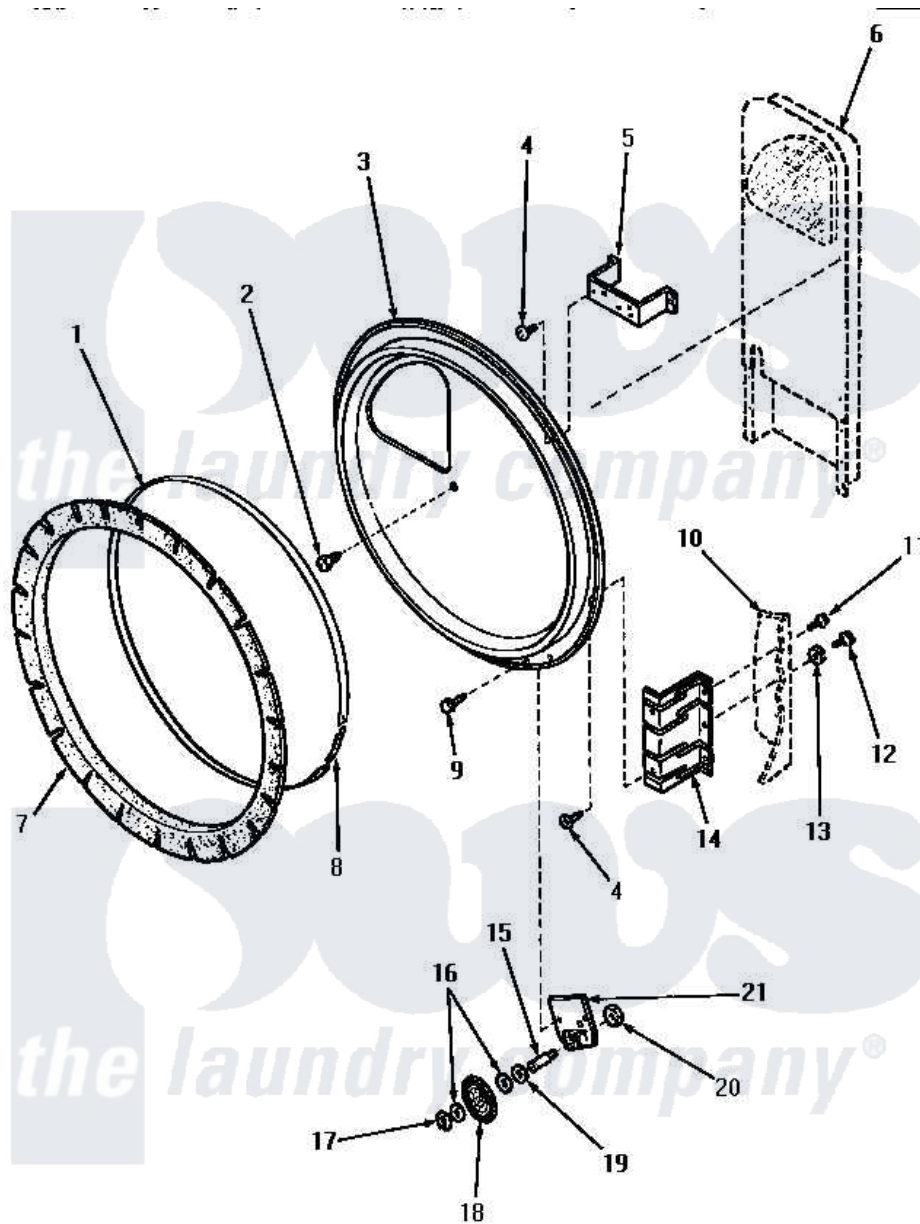

Amana NG8839 11 - REAR BLKHD, FELT SEAL & CYLINDER ROLLER

Amana Residential Amana NG8839 Washer Parts Parts Diagram 11 - REAR BLKHD, FELT SEAL & CYLINDER ROLLER

Click on the part number to view part

Item	Original Part Number	Replaced By	Status	Part Description
1	Y56090		Not Available	SEAL STRAP
2	23628	489464		Screw
3	Y61127		Not Available	ASSY, REAR BULKHEAD/BRKT
4	56078	M400664		SCrew Tap Trs Cr Rec 1016AB
5	60823	60823P		Bracket, Terminal Block
6	Y00000000		Not Available	SEE NOTE HEAT DUCT -- (SEE PAGE 7)
7	56088			Assembly, Seal
8	52310			Spring
9	51780	3390631		Screw, 10-16 X 3/8
10	Y00000000		Not Available	SEE NOTE CABINET -- (SEE PAGE 10, KEY 13)
11	25723	27001200		Screw
12	52909			Screw, 10B-16 X 1/2 HeX
13	51474		Not Available	WASHER, 13/64IDX1/2ODX.

14	56055	Not Available	BRACKET,BULKHEAD-REAR
15	56461		Shaft
16	52549		Washer, 501 ID X3/4 Odx
17	23748		Ring, Retaining
18	56457	62649P	Roller- CY
19	23886	Not Available	WASHER,.578IDX1.25ODX1
20	56156	358160	Nut
21	56042	Not Available	BRACKET,CYLINDER ROLLER