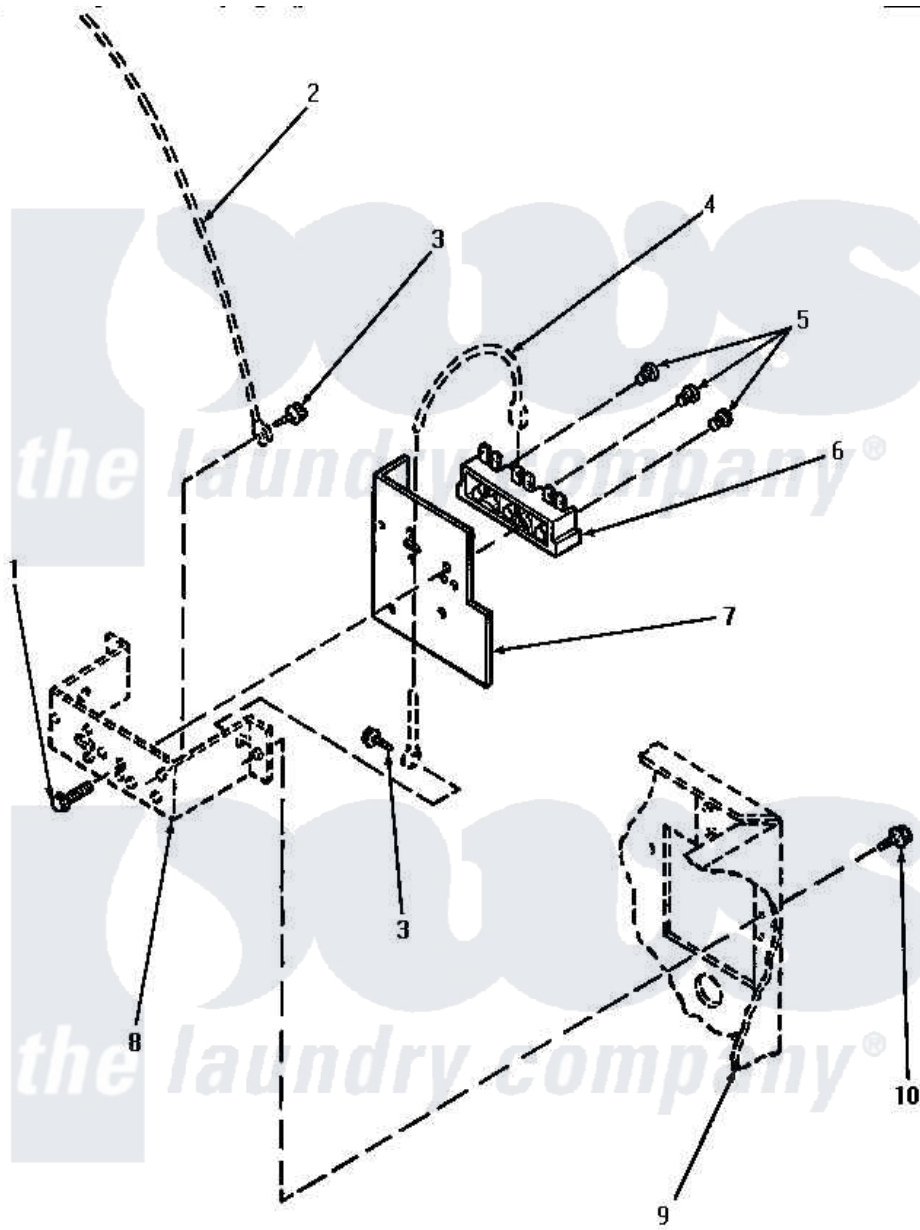

# Amana NG8839 12 - TERMINAL BLOCK

Amana [Residential Amana NG8839 Washer Parts](#) Parts Diagram 12 - TERMINAL BLOCK  
 Click on the part number to view part

Item	Original Part Number	Replaced By	Status	Part Description
1	Y61200	<a href="#">501285</a>		Screw, No.12 X 9/16-Pla
2	Y00000000		Not Available	SEE NOTE GROUND WIRE, GREEN
3	<a href="#">20530</a>			Screw, 10-24 x 3/8 Hex
4	Y00000000		Not Available	SEE NOTE GROUND WIRE, GREEN -- (SEE NOTE 1)
5	Y61199	<a href="#">3400094</a>		Screw, 10-32 X 3/8
6	61923P	<a href="#">61923</a>		Block, Terminal
7	<a href="#">56087</a>			Shield, Terminal Block
8	Y00000000		Not Available	SEE NOTE TERMINAL BLOCK BRACKET -- (SEE PAGE 6, KEY 5)
9	Y00000000		Not Available	SEE NOTE CABINET -- (SEE PAGE 10, KEY 13)
10	25723	<a href="#">27001200</a>		Screw