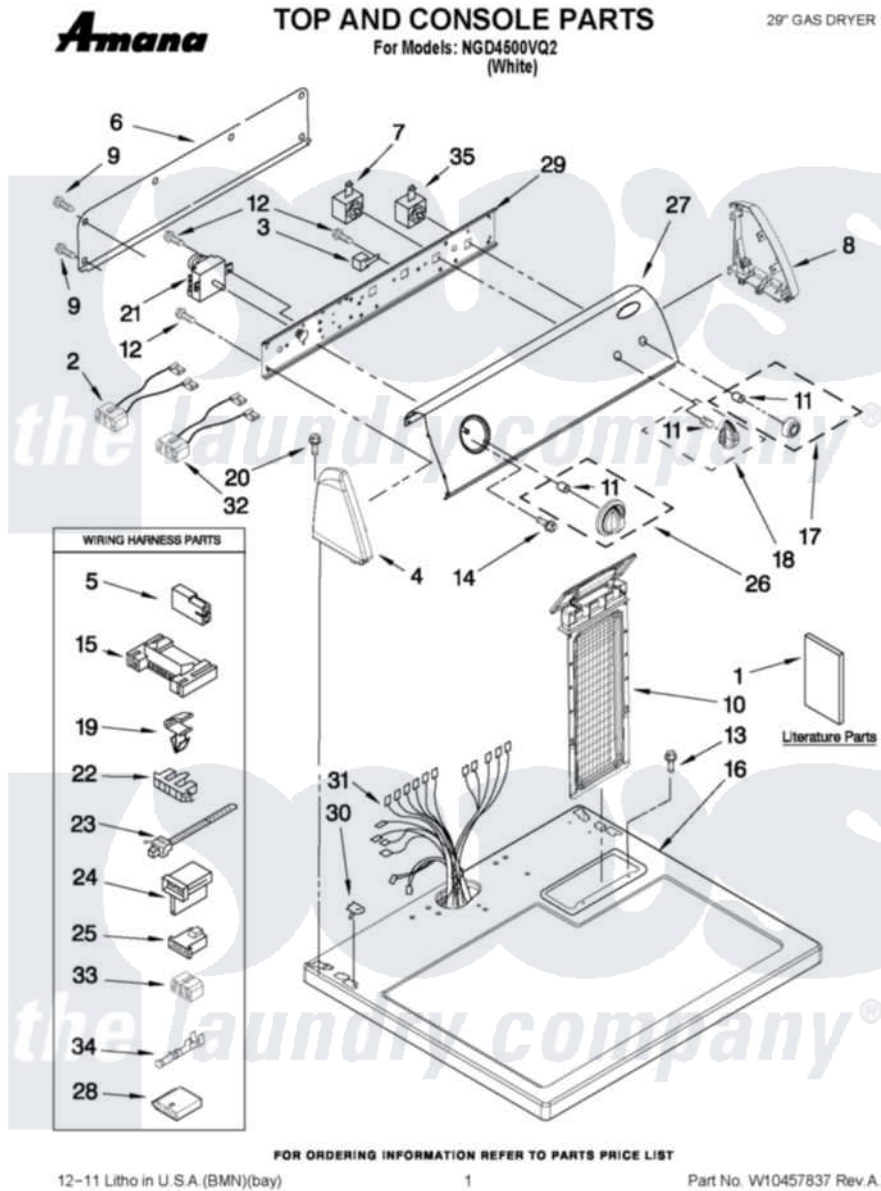

Amana NGD4500VQ2 01 - TOP AND CONSOLE PARTS

12-11 Litho in U.S.A. (BMN)(bay)

1

Part No. W10457837 Rev.A

Amana [Residential Amana NGD4500VQ2 Dryer Parts](#) Parts Diagram 01 - TOP AND CONSOLE PARTS
 Click on the part number to view part

Item	Original Part Number	Replaced By	Status	Part Description
1	W10115228		Not Available	INSTRUCTIONS, INSTALLATION
"	W10287572		Not Available	USE & CARE GUIDE
"	8576796		Not Available	WIRING DIAGRAM
2	W10203571			Wire, Jumper Black
3	694419			Mini-Buzzer
4	8271365	279962		Endcap
5	717252			Receptacle, Terminal
6	8274261			Do-It-Yourself Repair Manuals
7	3405152			Switch, Wrinkle Shield
8	8271359	279962		Endcap
9	693995			Screw, Hex Head
10	8558463			HANdle And Lint Screen Assembly
11	8536939			Clip, Knob
12	3348629	90767		Screw, 8A X 3/8 HeX Washer Head Tapping

13	688983	487240	Screw, For Mtg. Service Capacitor
14	8533951	3400859	Screw, Grounding
15	3395683		Receptacle, Multi-Terminal
16	8557930	8563985	Top
17	W10196504		Knob, Push-To-Start
18	W10196503		Knob, Control
19	3394427		Clip-Harness
20	388326		Screw, 8-18 X 1.25
21	3977678		Timer Assembly
22	3397269		Connector, Timer
23	3391249		Cable Tie, Push Mount
24	3403499		Connector, 2-Postion
25	3403498		Connector, 3-Position
26	W10196507		Timer-Knob Assembly
27	W10086734		Panel Control
28	3936144		Do-It-Yourself Repair Manuals
29	8271418		Bracket, Control
30	357213		Nut, Push-In
31	8299876		Harness, Wiring
32	3401695		Wire, Jumper Buzzer
33	3347243		Block, Disconnect
34	94614		Terminal
35	3977456		Switch, Push-To-Start