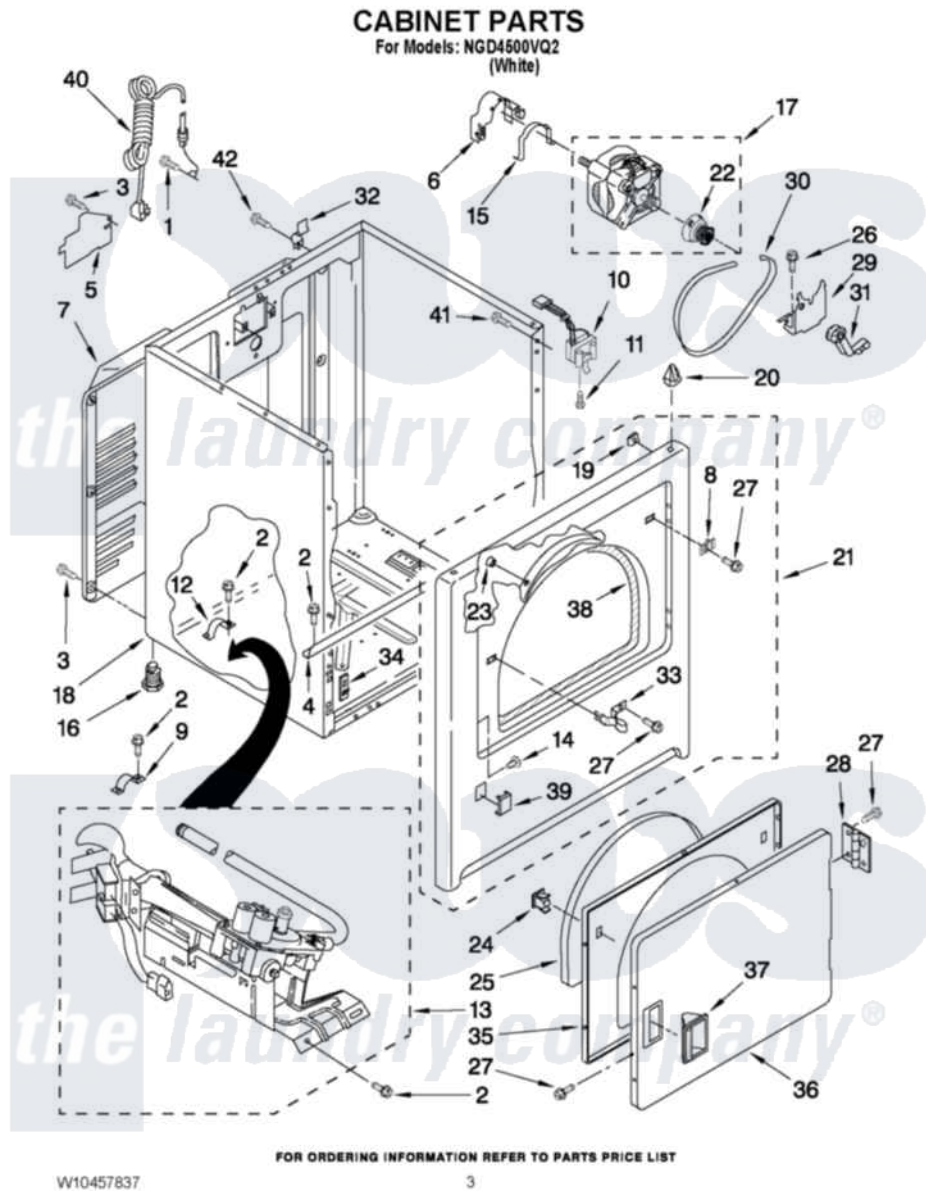

# Amana NGD4500VQ2 02 - CABINET PARTS

Amana [Residential Amana NGD4500VQ2 Dryer Parts](#) Parts Diagram 02 - CABINET PARTS  
Click on the part number to view part

Item	Original Part Number	Replaced By	Status	Part Description
1	8533974	<a href="#">4331106</a>		Screw, No.10-32 X 7/16
2	343641	<a href="#">681414</a>		Screw, 10AB X 1/2
3	<a href="#">693995</a>			Screw, Hex Head
4	<a href="#">W10236073</a>			Bracket, Cabinet
5	<a href="#">3396795</a>			Cover, Terminal Block
6	<a href="#">3404162</a>			Clamp, Motor
7	3396805	<a href="#">280043</a>		Panel-Rear
8	<a href="#">3403630</a>			Plug, Strike Hole
9	<a href="#">3980175</a>			Clamp, Elbow
10	3406109	<a href="#">3406107</a>		Door Switch Assembly
11	697773	<a href="#">3395530</a>		Screw
12	<a href="#">341029</a>			Clamp, Pipe Door Spring
13	W10336852	<a href="#">W10465748</a>		Burner-Gas
14	<a href="#">3404413</a>			Plug, Hinge Hole
15	<a href="#">W10121316</a>			Plug, Multivent
16	3392100	<a href="#">49621</a>		Feet-Leveling