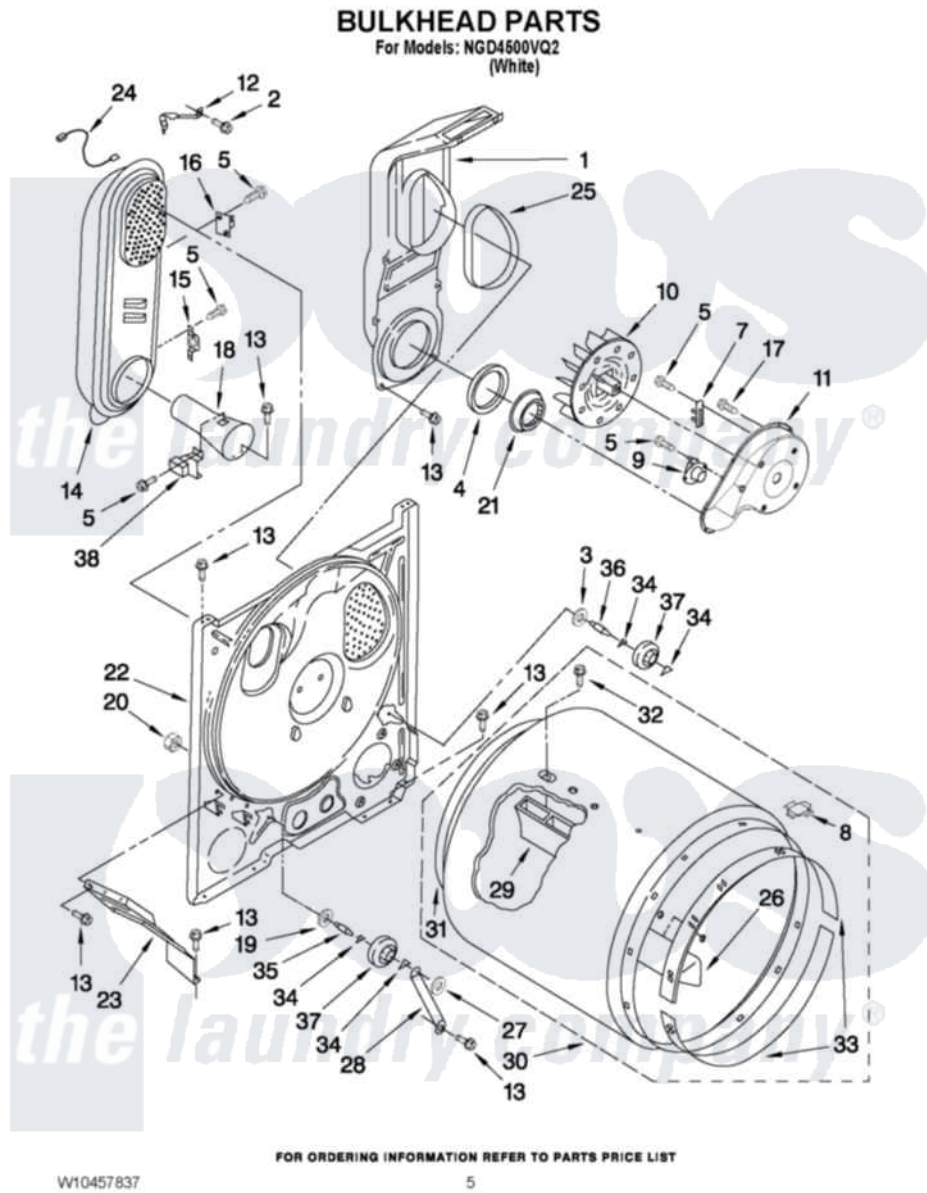

Amana NGD4500VQ2 03 - BULKHEAD PARTS

Amana [Residential Amana NGD4500VQ2 Dryer Parts](#) Parts Diagram 03 - BULKHEAD PARTS
Click on the part number to view part

Item	Original Part Number	Replaced By	Status	Part Description
1	348368			Lint Chute Assembly
2	489463			Screw, 8-18 X 1/16
3	3388703			Washer, Support
4	347139			Seal, Lint Chute
5	90767			Screw, 8A X 3/8 HeX Washer Head Tapping
7	3392519			Thermal Limiter
8	8066086			Plug, Drum Hole
9	3387134			Thermostat, Internal-Bias
10	694089			Wheel, Blower
11	8577230			Housing, Blower
12	8066155			Clip, Heater Box
13	343641	681414		Screw, 10AB X 1/2
14	8530285	279980		Box
15	W10423382			Thermostat, High Limit 205F
16	280010			Kit, Thermal Cut-Off
17	3390647	488729		Screw

18	8066049		Funnel, Burner Light
19	348197		Washer, Support
20	W10298789		Nut, Push-In
21	696302		Shield, Exhaust
22	3403491	279796	Bulkhead
23	3406022		Bracket, Bulkhead
24	3401707		Jumper, Tco-High Limit
25	339956		Seal, Air Duct To Bulkhead
26	3403636		Baffle, Drum
27	90296		Nut, Push On
28	3976434		Bracket, Support Shaft
29	692490		Baffle, Drum
30	695587		Drum Assembly
31	W10352407	279857	Seal
32	W10219342		Screw, Baffle Mounting
33	692526	279441	BeaRng-Rng
34	690997		Washer, Thrust
35	W10359270		Shaft, Drum Roller Threads
36	W10359269		Shaft, Drum Roller Threads
37	3397590	349241T	Support
38	338906		Radiant, Sensor