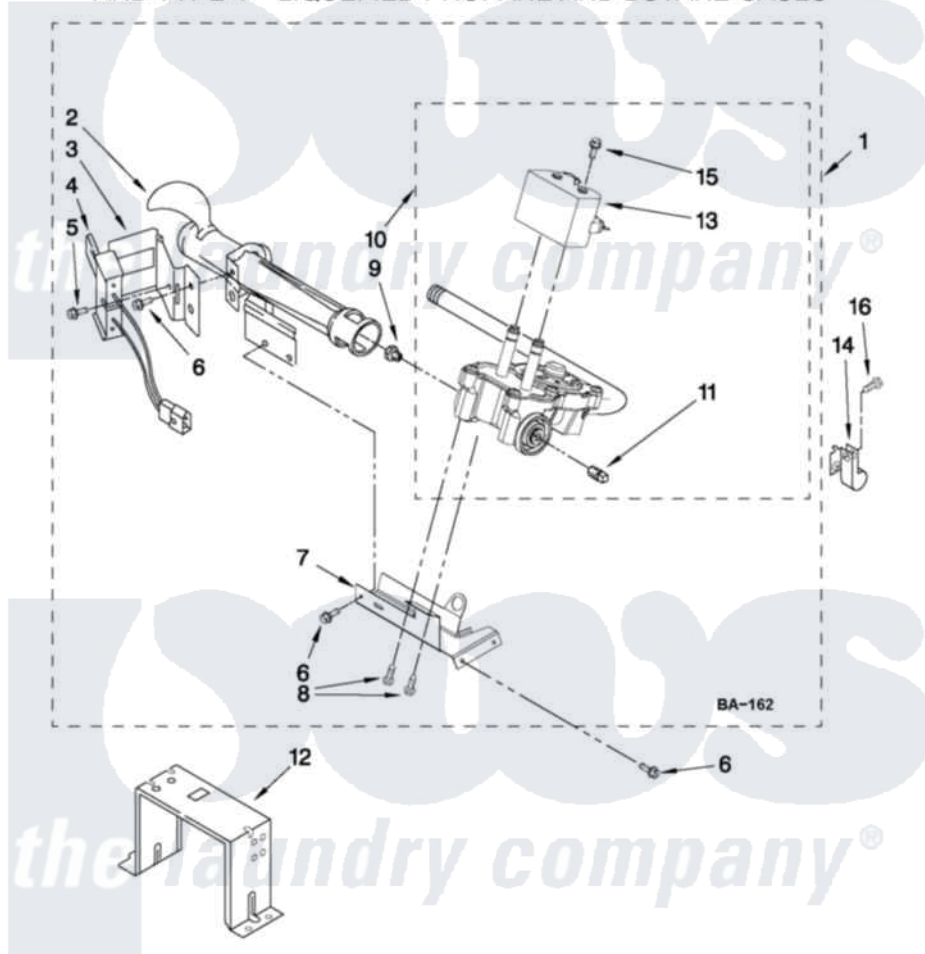

# Amana NGD4500VQ2 04 - W10336852 BURNER ASSEMBLY

## W10336852 BURNER ASSEMBLY

For Models: NGD4500VQ2  
(White)

USE WITH TYPE 1 - NATURAL, TYPE 2 - MIXED,  
AND TYPE 4 - LIQUEFIED PROPANE AND BUTANE GASES

FOR ORDERING INFORMATION REFER TO PARTS PRICE LIST

W10457837

7

Amana [Residential Amana NGD4500VQ2 Dryer Parts](#) Parts Diagram 04 - W10336852 BURNER ASSEMBLY  
Click on the part number to view part

Item	Original Part Number	Replaced By	Status	Part Description
1	W10336852	<a href="#">W10465748</a>		Burner-Gas
2	688617	<a href="#">693140</a>		Burner
3	<a href="#">694298</a>			Bracket, Ignitor
4	686590	<a href="#">279311</a>		Ignitor
5	<a href="#">3393909</a>			Screw, 8-32 X 7/8
6	343641	<a href="#">681414</a>		Screw, 10AB X 1/2
7	693986			Base, Burner
8	<a href="#">3387057</a>			Screw, 10-16 X 1/2 Orifice, Burner
9	<a href="#">234826</a>			Orifice, Burner Type 1
10	W10304604	<a href="#">W10500695</a>		Valve-Gas
11	<a href="#">W10295523</a>			Plug, Pipe
12	<a href="#">3389889</a>			Bracket, Support
13	<a href="#">W10328463</a>			Coil, 60 Hz
14	<a href="#">3978776</a>			Bracket, Gas Pipe Switch
15	<a href="#">326049536</a>			Screw, Coil
16	3390647	<a href="#">488729</a>		Screw