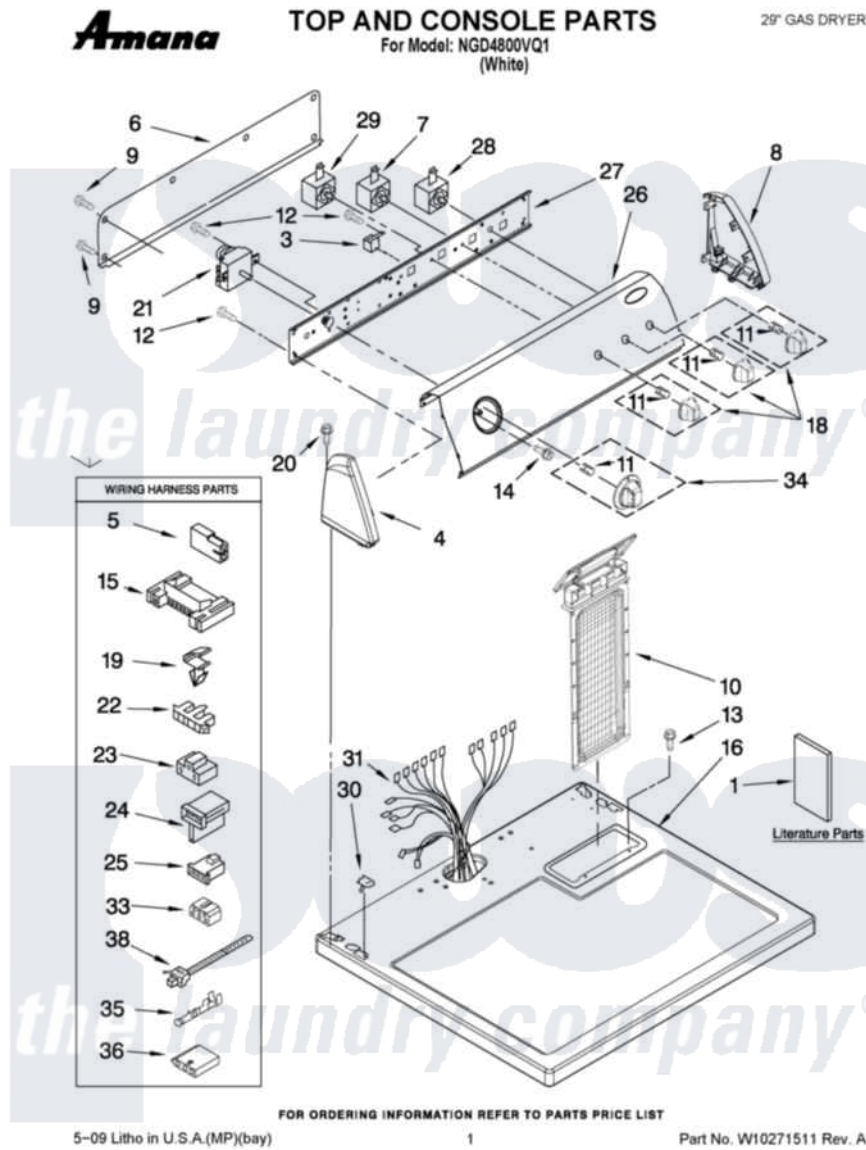

# Amana NGD4800VQ1 01 - TOP AND CONSOLE PARTS

Amana [Residential Amana NGD4800VQ1 Dryer Parts](#) Parts Diagram 01 - TOP AND CONSOLE PARTS  
 Click on the part number to view part

Item	Original Part Number	Replaced By	Status	Part Description
1	W10150630		Not Available	LITERATURE PARTS INSTRUCTIONS, INSTALLATION
"	W10232964		Not Available	Guide, Use & Care
"	W10185985		Not Available	Wiring Diagram
"	W10089178		Not Available	Sheet, Cycle Feature
3	<a href="#">694419</a>			Mini-Buzzer
4	8271365	<a href="#">279962</a>		Endcap
5	<a href="#">717252</a>			Receptacle, Terminal
6	<a href="#">8274261</a>			Do-It-Yourself Repair Manuals
7	<a href="#">3399639</a>			Switch, Rotary Temperature
8	8271359	<a href="#">279962</a>		Endcap
9	<a href="#">693995</a>			Screw, Hex Head
10	<a href="#">8558463</a>			HANdle And Lint Screen Assembly
11	<a href="#">8536939</a>			Clip, Knob
12	8533971	<a href="#">90767</a>		Screw, 8A X 3/8 HeX Washer Head Tapping