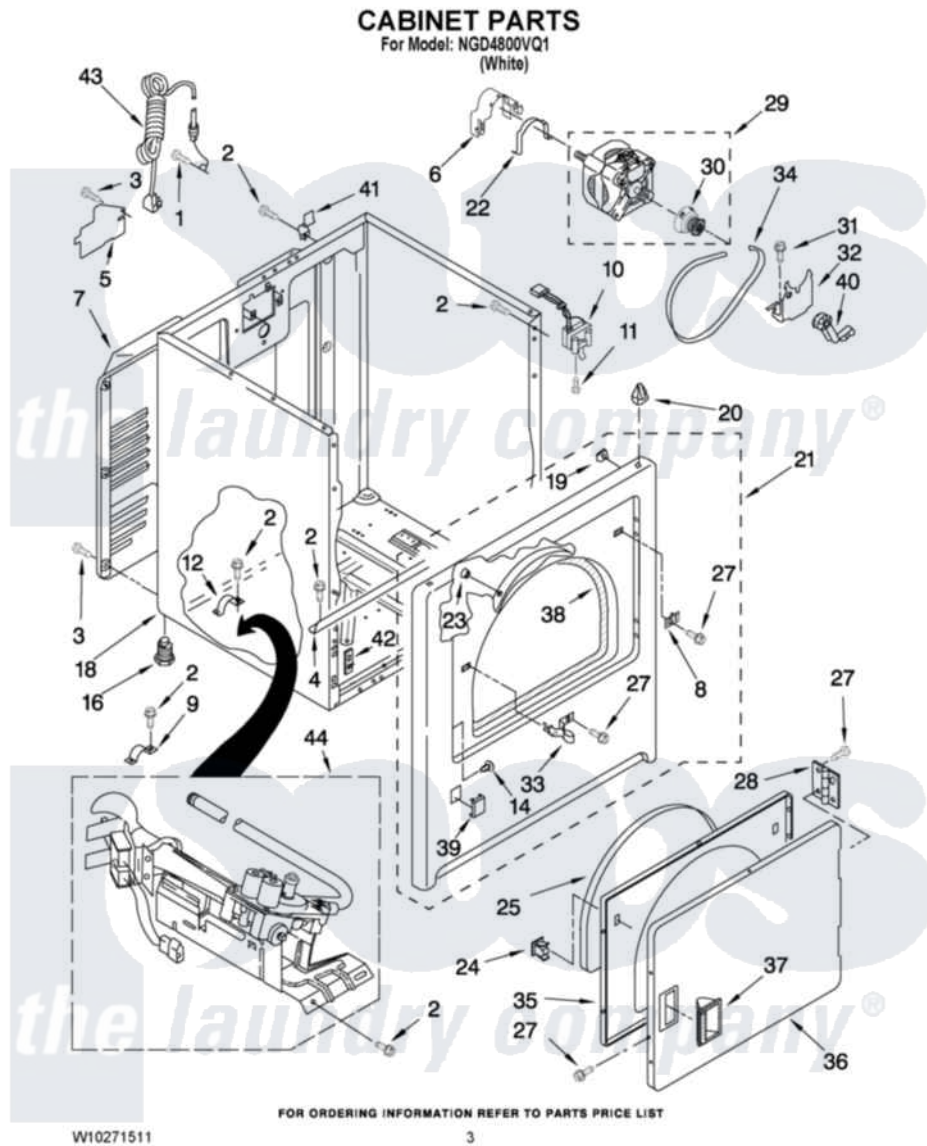

Amana NGD4800VQ1 02 - CABINET PARTS

Amana Residential Amana NGD4800VQ1 Dryer Parts Parts Diagram 02 - CABINET PARTS
Click on the part number to view part

Item	Original Part Number	Replaced By	Status	Part Description
1	697776	4331106		Screw, No.10-32 X 7/16
2	343641	681414		Screw, 10AB X 1/2
3	693995			Screw, Hex Head
4	8541400			Bracket, Cabinet
5	3396795			Cover, Terminal Block
6	3404162			Clamp, Motor
7	3396805	280043		Panel-Rear
8	3403630			Plug, Strike Hole
9	3980175			Clamp, Elbow
10	3406107			Door Switch Assembly
11	697773	3395530		Screw
12	341029			Clamp, Pipe Door Spring
14	3404413			Plug, Hinge Hole
16	3392100	49621		Feet-Leveling
NI	279810			Foot-Optional
18	8530603	8533643		Cabinet

19	98234		Clip, U-Bend
20	690363	18776	Lock, Front Top
21	W10224855	W10248059	Panel
22	W10121316		Plug, Multivent
23	685203	279220	Clip
24	3389441		Door Catch Assembly
25	3405246		Seal, Door Push-To-Start
27	342055	488627	Screw
28	3405514	W10362431	Hinge And Pin Assembly
29	W10194250	279827	Motor-Drve
30	8066184		Pulley, Motor
31	3400500		Bolt, 3405245 5/16-18 X 3/4
32	348780		Base, Motor
33	3403431		Strike, Panel
34	8066065	341241	Belt
35	3402341		Door, Inner
36	3402335		Door, Front
37	3405184		Handle, Door
38	3406129		Seal And Bearing Assembly
39	3394975		Plug, Front Panel
40	691366		Idler And Pulley Assembly
41	8066217		Hinge, Top
42	3394083		Clip, Front Panel
43	344020	3401402	Cord, Power
44	8318272	W10465748	Burner-Gas