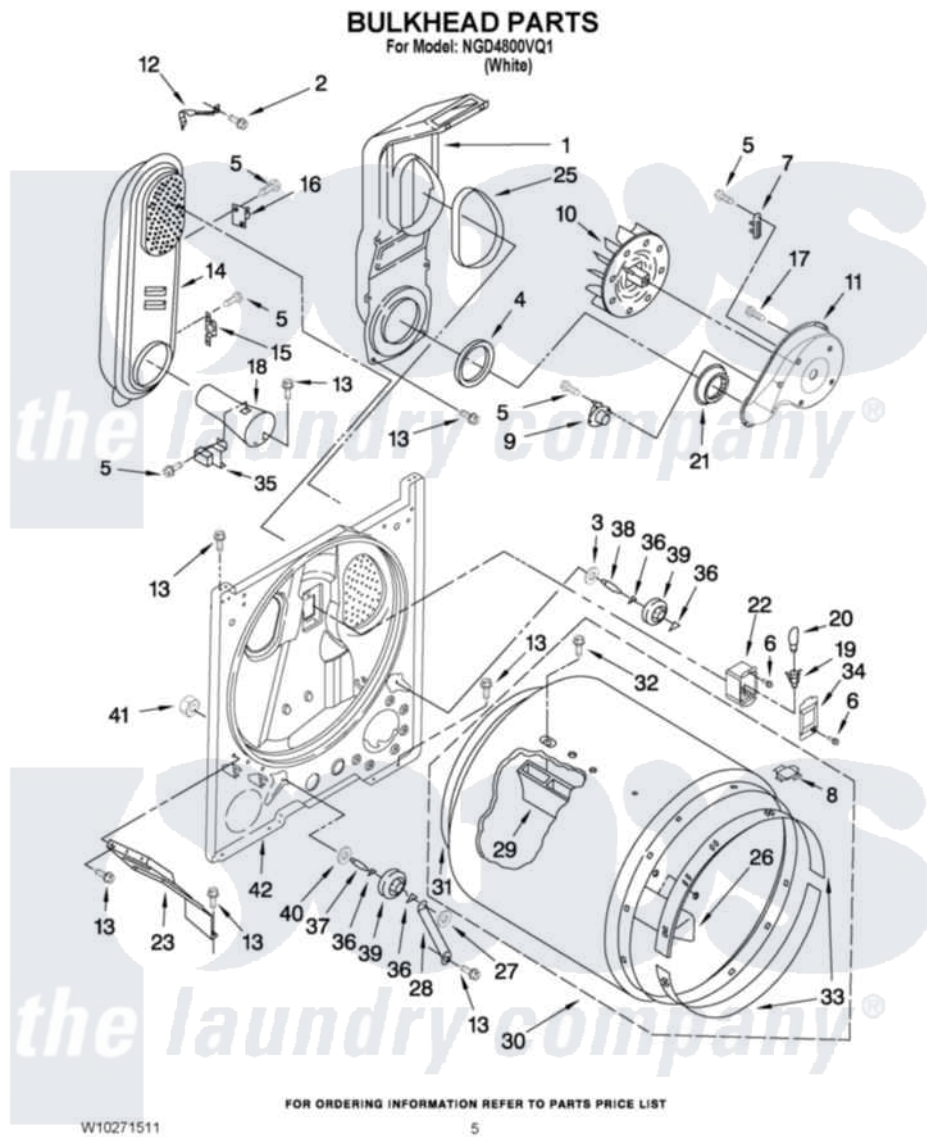

Amana NGD4800VQ1 03 - BULKHEAD PARTS

Amana [Residential Amana NGD4800VQ1 Dryer Parts](#) Parts Diagram 03 - BULKHEAD PARTS
Click on the part number to view part

Item	Original Part Number	Replaced By	Status	Part Description
1	348368			Lint Chute Assembly
2	489463			Screw, 8-18 X 1/16
3	3388703			Washer, Support
4	347139			Seal, Lint Chute
5	90767			Screw, 8A X 3/8 HeX Washer Head Tapping
6	487909	488729		Screw
7	3392519			Thermal Limiter
8	8066086			Plug, Drum Hole
9	3387134			Thermostat, Internal-Bias
10	694089			Wheel, Blower
11	8577230			Housing, Blower
12	8066155			Clip, Heater Box
13	343641	681414		Screw, 10AB X 1/2
14	8530285	279980		Box
15	3403140			Thermostat, High-Limit 205F
16	280010			Kit, Thermal Cut-Off

17	3390647	488729	Screw
18	8066049		Funnel, Burner Light
19	W10136369		Socket, Drum Light Assembly
20	3406124	22002263	Lamp
21	696302		Shield, Exhaust
22	3977373		Bracket, Drum Light
23	3406022		Bracket, Bulkhead
25	339956		Seal, Air Duct To Bulkhead
26	3403636		Baffle, Drum
27	90296		Nut, Push On
28	3976434		Bracket, Support Shaft
29	692490		Baffle, Drum
30	695587		Drum Assembly
31	3406130	279857	Seal
32	W10219342		Screw, Baffle Mounting
33	692526	279441	BeaRng-Rng
34	3402841	8532165	Lens, Drum Light
35	338906		Radiant, Sensor
36	690997		Washer, Thrust
37	3399506	W10359270	Shaft, Drum Roller Threads
38	3399507	W10359269	Shaft, Drum Roller Threads
39	3397590	349241T	Support
40	348197		Washer, Support
41	3359452		Nut, Lock
42	3403493	279798	Bulkhead