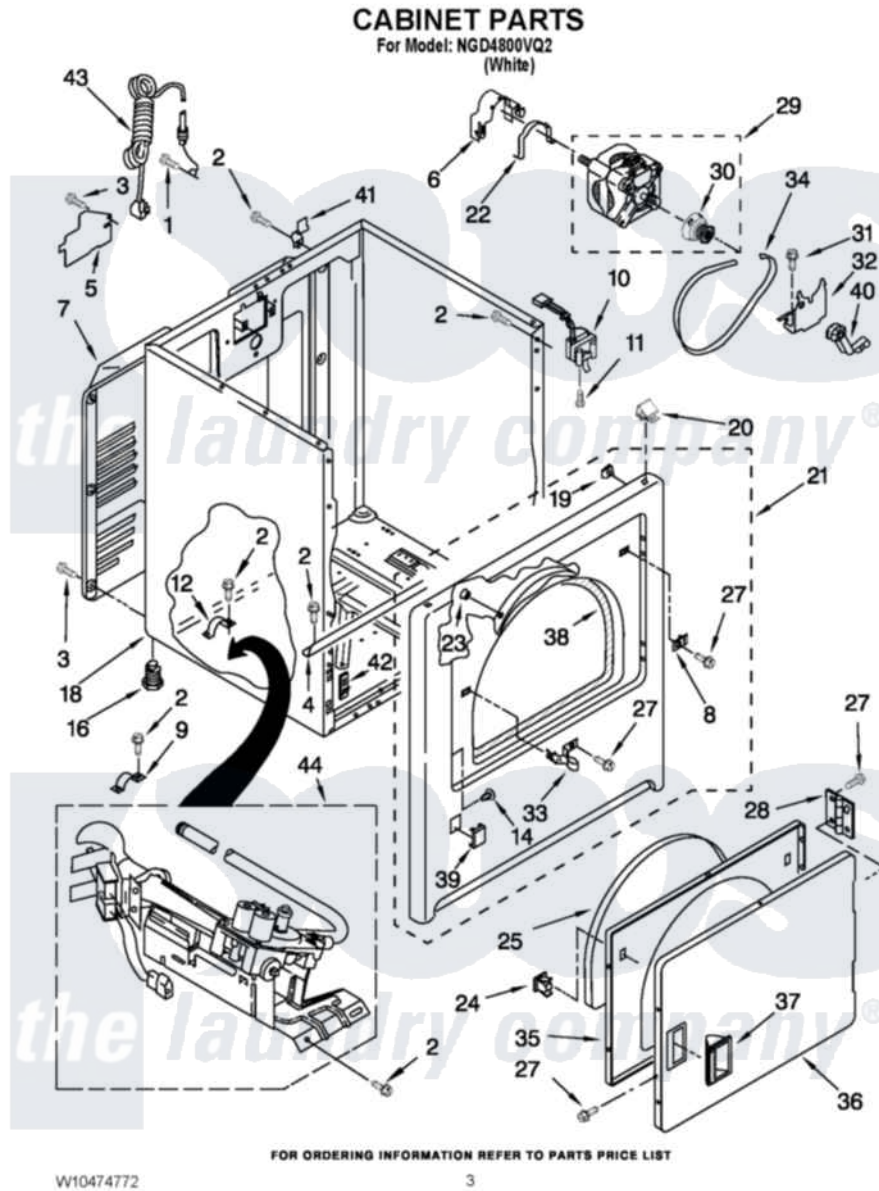

Amana NGD4800VQ2 02 - CABINET PARTS

Amana Residential Amana NGD4800VQ2 Dryer Parts Parts Diagram 02 - CABINET PARTS
Click on the part number to view part

Item	Original Part Number	Replaced By	Status	Part Description
1	3390631			Screw, 10-16 X 3/8
2	343641	681414		Screw, 10AB X 1/2
3	693995			Screw, Hex Head
4	W10236073			Bracket, Cabinet
5	3396795			Cover, Terminal Block
6	3404162			Clamp, Motor
7	3396805	280043		Panel-Rear
8	3403630			Plug, Strike Hole
9	3980175			Clamp, Elbow
10	3406107			Door Switch Assembly
11	697773	3395530		Screw
12	341029			Clamp, Pipe Door Spring
14	3404413			Plug, Hinge Hole
16	3392100	49621		Feet-Leveling
NI	279810			Foot-Optional
18	8530603	8533643		Cabinet

19	98234		Clip, U-Bend
20	8066092		Lock, Front Top
21	W10224855	W10248059	Panel
22	W10121316		Plug, Multivent
23	685203	279220	Clip
24	3389441		Door Catch Assembly
25	3405246		Seal, Door Push-To-Start
27	342055	488627	Screw
28	W10362431		Hinge And Pin Assembly
29	W10194250	279827	Motor-Drve
30	8066184		Pulley, Motor
31	3400500		Bolt, 3405245 5/16-18 X 3/4
32	348780		Base, Motor
33	3403431		Strike, Panel
34	8066065	341241	Belt
35	3402341		Door, Inner
36	3402335		Door, Front
37	3405184		Handle, Door
38	3406129		Seal And Bearing Assembly
39	8564457		Plug, Front Panel
40	691366		Idler And Pulley Assembly
41	8066217		Hinge, Top
42	3394083		Clip, Front Panel
43	W10440460		Cord, Power
44	W10336852	W10465748	Burner-Gas