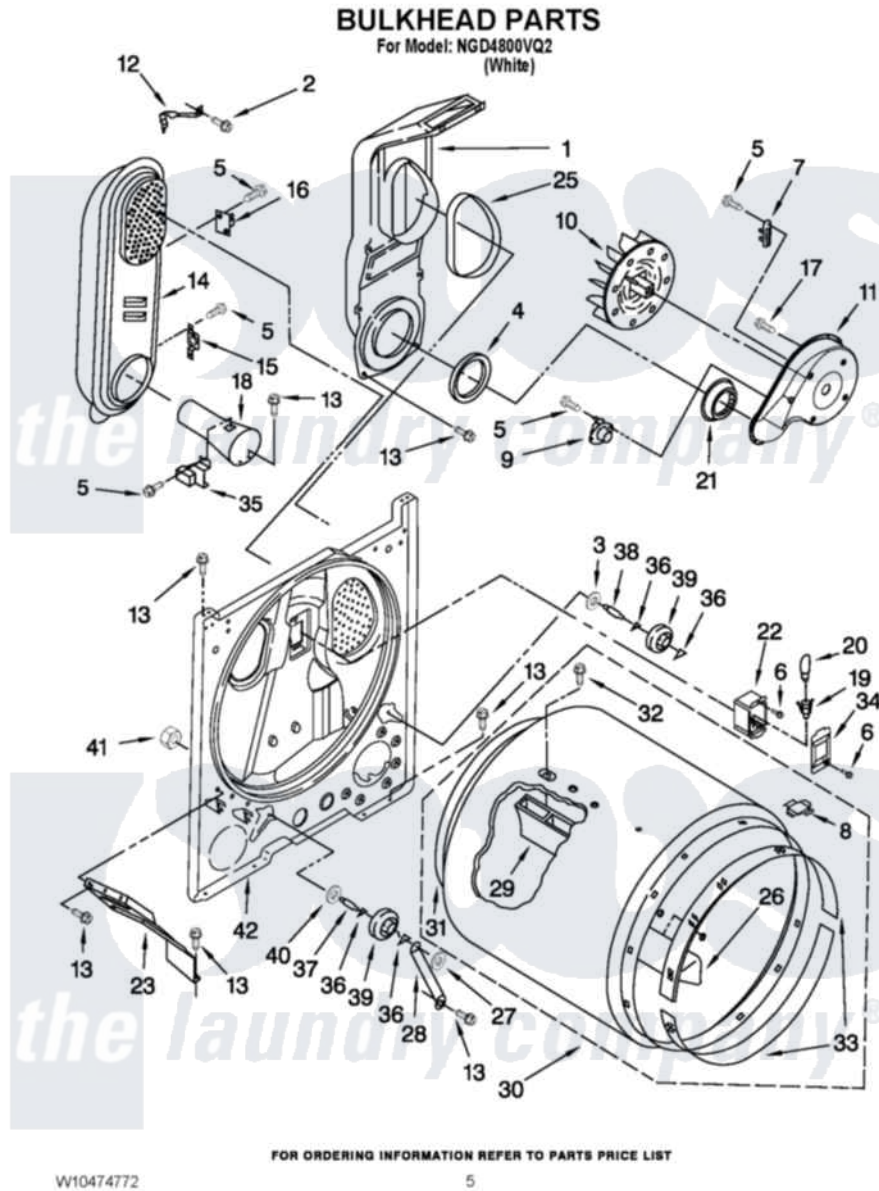

Amana NGD4800VQ2 03 - BULKHEAD PARTS

Amana [Residential Amana NGD4800VQ2 Dryer Parts](#) Parts Diagram 03 - BULKHEAD PARTS
Click on the part number to view part

Item	Original Part Number	Replaced By	Status	Part Description
1	348368			Lint Chute Assembly
2	489463			Screw, 8-18 X 1/16
3	3388703			Washer, Support
4	347139			Seal, Lint Chute
5	90767			Screw, 8A X 3/8 HeX Washer Head Tapping
6	3348629	90767		Screw, 8A X 3/8 HeX Washer Head Tapping
7	3392519			Thermal Limiter
8	8066086			Plug, Drum Hole
9	3387134			Thermostat, Internal-Bias
10	694089			Wheel, Blower
11	8577230			Housing, Blower
12	8066155			Clip, Heater Box
13	343641	681414		Screw, 10AB X 1/2
14	8530285	279980		Box
15	W10423382			Thermostat, High Limit 205F

16	280010		Kit, Thermal Cut-Off
17	3390647	488729	Screw
18	8066049		Funnel, Burner Light
19	W10214261		Socket, Drum Light Assembly
20	3406124	22002263	Lamp
21	696302		Shield, Exhaust
22	3977373		Bracket, Drum Light
23	3406022		Bracket, Bulkhead
25	339956		Seal, Air Duct To Bulkhead
26	3403636		Baffle, Drum
27	90296		Nut, Push On
28	3976434		Bracket, Support Shaft
29	692490		Baffle, Drum
30	695587		Drum Assembly
31	W10352407	279857	Seal
32	W10219342		Screw, Baffle Mounting
33	692526	279441	BeaRng-Rng
34	3402841	8532165	Lens, Drum Light
35	338906		Radiant, Sensor
36	690997		Washer, Thrust
37	W10359270		Shaft, Drum Roller Threads
38	W10359269		Shaft, Drum Roller Threads
39	3397590	349241T	Support
40	348197		Washer, Support
41	W10298789		Nut, Push-In
42	3403493	279798	Bulkhead