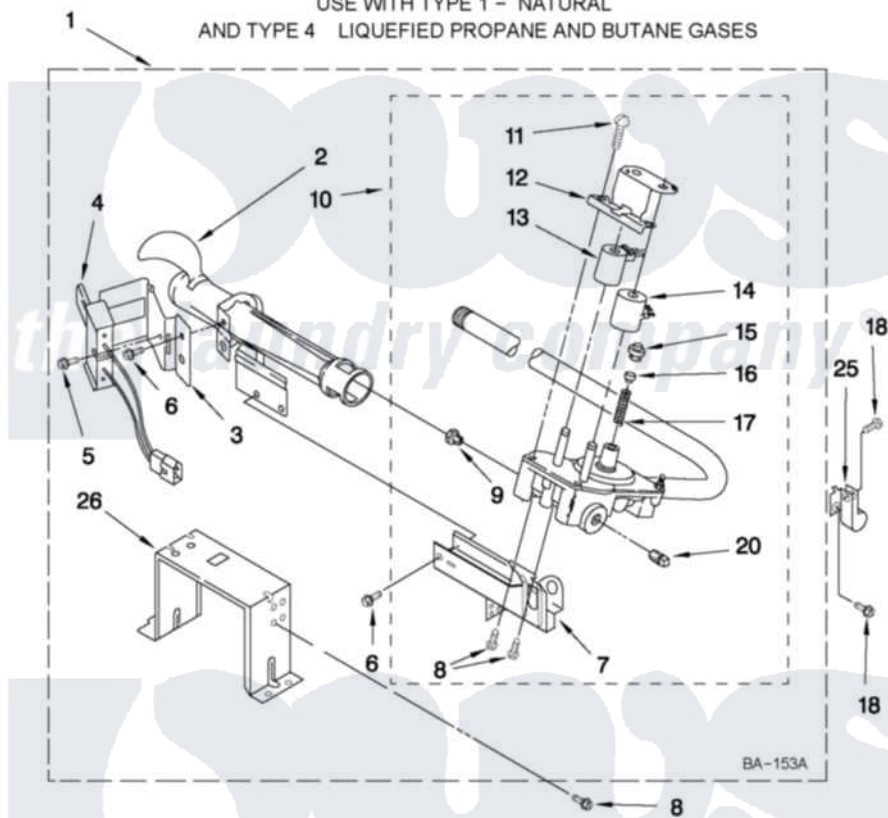

Amana NGD7300WW0 04 - 8576353 BURNER ASSEMBLY

8576353 BURNER ASSEMBLY

For Model: NGD7300WW0

(White)

USE WITH TYPE 1 - NATURAL
AND TYPE 4 LIQUEFIED PROPANE AND BUTANE GASES

W10296440

FOR ORDERING INFORMATION REFER TO PARTS PRICE LIST

7

Amana [Residential Amana NGD7300WW0 Dryer Parts](#) Parts Diagram 04 - 8576353 BURNER ASSEMBLY

[Click on the part number to view part](#)

Item	Original Part Number	Replaced By	Status	Part Description
1	8576353	280119		Burner-Gas
2	688617	693140		Burner
3	694298			Bracket, Ignitor
4	686590	279311		Ignitor
5	3393909			Screw, 8-32 X 7/8
6	343641	681414		Screw, 10AB X 1/2
7	3389871		Not Available	Base, Burner
8	3387057			Screw, 10-16 X 1/2 Orifice, Burner
9	15418			Orifice, Burner Type 1
"	15422		Not Available	ORIFICE, BURNER (TYPE 4) (BUTANE)
"	234867	229742		Orifice, Burner
10	W10118347	W10293912		Valve-Gas
11	694421			Screw, Bracket Mounting
12	694538			Bracket, Shunt
13	694540			Coil, 60 Hz

14	694539		Coil, 60 Hz
15	694424		Leak, Limiter
16	694423		Screw, Regulator Adjustment
17	694422		Spring, Regulator
18	3390647	488729	Screw
20	239822	W10295523	Plug, Pipe
25	3387561		Clamp-Pipe
26	3389889		Bracket, Support
NI	8576846	W10317689	Conversion Kit L.P.G. To Type Nat.