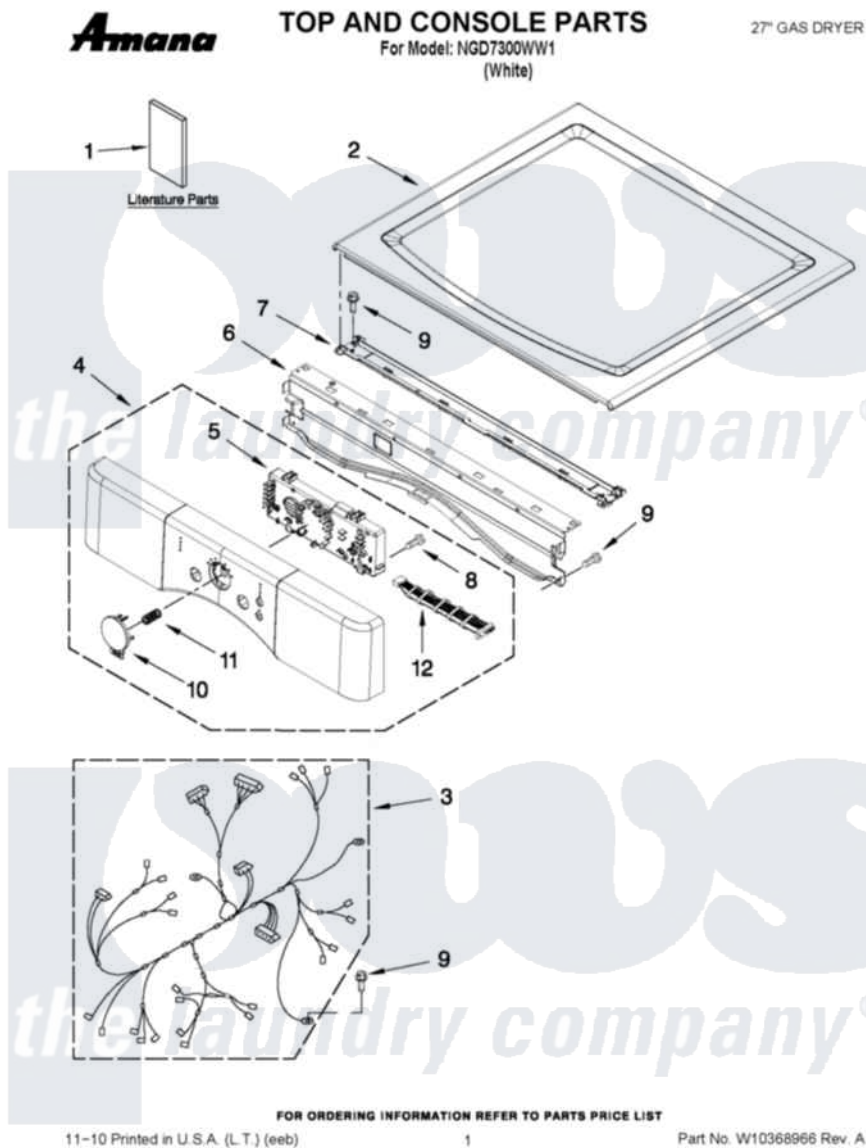

# Amana NGD7300WW1 01 - TOP AND CONSOLE PARTS

Amana Residential Amana NGD7300WW1 Dryer Parts Parts Diagram 01 - TOP AND CONSOLE PARTS  
 Click on the part number to view part

Item	Original Part Number	Replaced By	Status	Part Description
1	W10240875		Not Available	USE & CARE GUIDE
"	W10240584		Not Available	INSTALLATION, INSTRUCTION
"	W10340328		Not Available	TECH SHEET
2	<a href="#">W10336080</a>			Top
3	<a href="#">W10251443</a>			Harness, Main
4	<a href="#">W10215746</a>			Panel, Console Assembly
5	<a href="#">W10215814</a>			Assembly, User Interface
6	<a href="#">8565237</a>			Bracket, Console
7	<a href="#">W10266747</a>			Channel-Water, Dryer
8	<a href="#">W10006580</a>			Screw, M3-1.12 X12 Pn 6l Spl
9	3390647	<a href="#">488729</a>		Screw
10	<a href="#">W10311352</a>			Button, Cycle
11	<a href="#">W10215807</a>			Spring, Cycle Button
12	<a href="#">W10259049</a>			Cable, User Interface