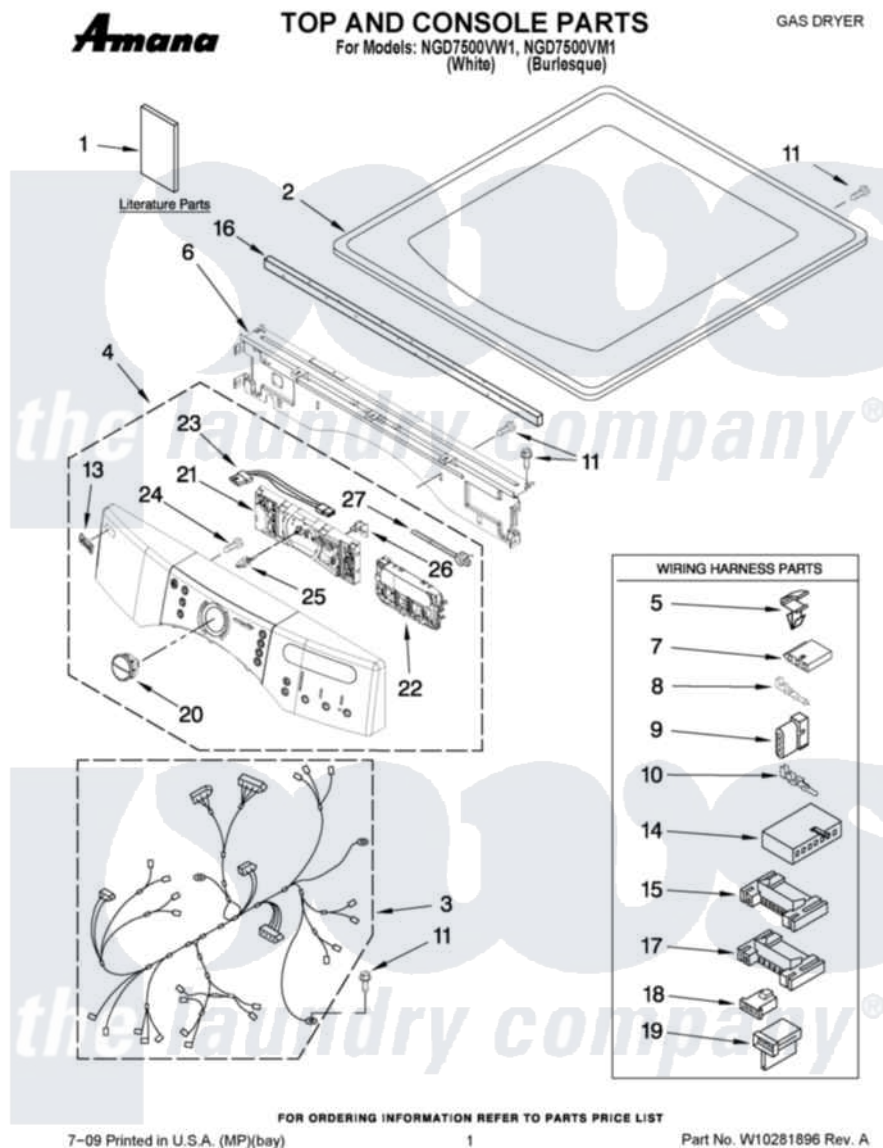

Amana NGD7500VM1 01 - TOP AND CONSOLE PARTS

Amana Residential Amana NGD7500VM1 Dryer Parts Parts Diagram 01 - TOP AND CONSOLE PARTS
Click on the part number to view part

Item	Original Part Number	Replaced By	Status	Part Description
1	W10239303		Not Available	USE & CARE GUIDE
"	W10255469		Not Available	INSTALLATION INSTRUCTIONS
"	W10258382		Not Available	TECH SHEET
2	3980634	W10117263		Top
"	W10110661	W10117268		Top
3	W10111062			Harness, Main
4	W10216290	W10246704		Panel, Console
"	W10216297	W10246705		Panel, Console
5	3394427			Clip-Harness
6	W10215656			Bracket, Console
7	353424			Plug, Terminal
8	94614			Terminal
9	3936144			Do-It-Yourself Repair Manuals
10	94613	596797		Terminal
11	98139	303776		Screw
13	W10216285			Name Plate

14	3936150		Connector, 7-Circuit
15	3395683		Receptacle, Multi-Terminal
16	W10112267		Foam-Seal Control Bracket
17	2203186		Connector, 5-Circuit
18	3403498		Connector, 3-Position
19	3403499		Connector, 2-Postion
20	W10216289		Knob, Assembly
"	W10216296		Knob, Assembly
21	W10023340		User-Interface
22	W10216284	W10339923	Control-Elec
23	W10242905		Harness, Communication
24	W10006580		Screw, M3-1.12 X12 Pn 6l Spl
25	W10023220		Adapter, Encoder Wheel
26	W10112268		Clip-Harness
27	3391018		Tie Cable