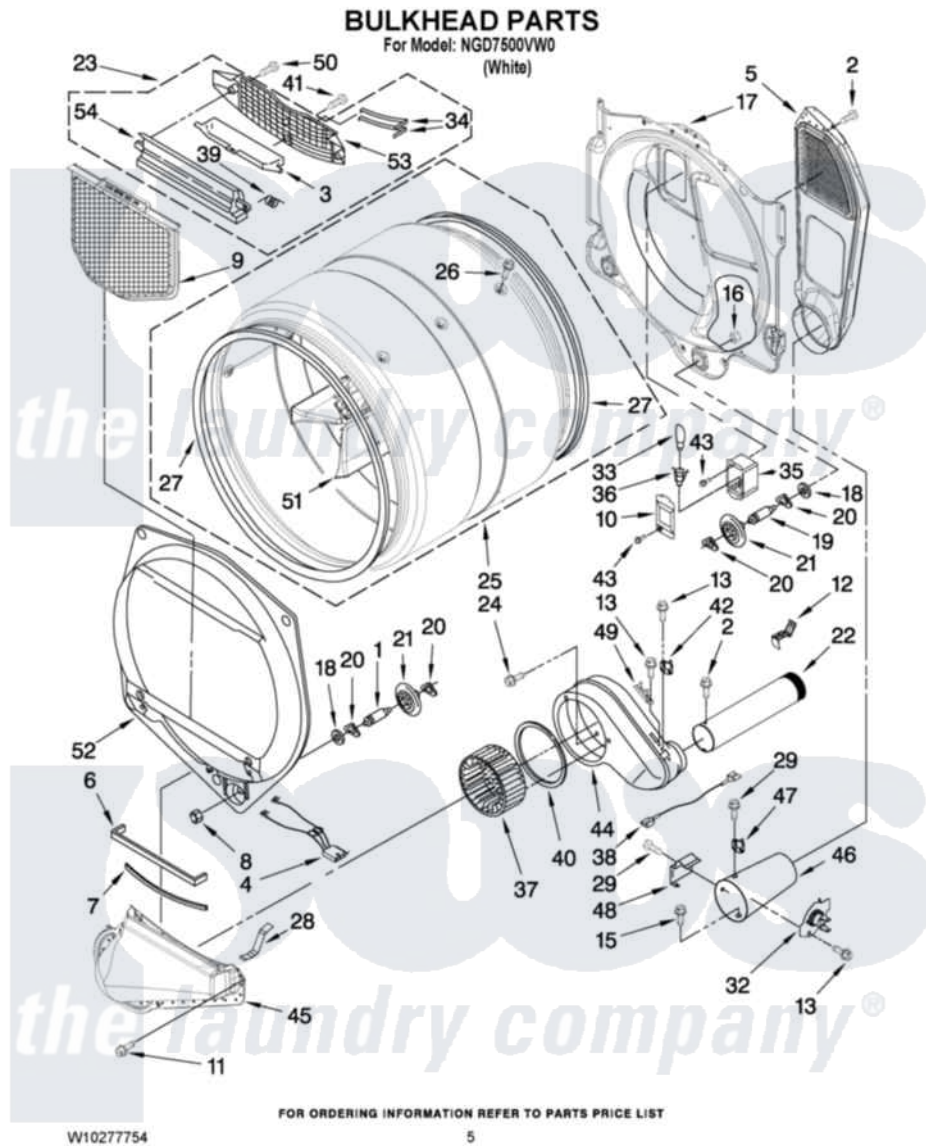

Amana NGD7500VW0 03 - BULKHEAD PARTS

Amana [Residential Amana NGD7500VW0 Dryer Parts](#) Parts Diagram 03 - BULKHEAD PARTS
Click on the part number to view part

Item	Original Part Number	Replaced By	Status	Part Description
1	8575324	W10359271		Shaft, Drum Roller Threads
2	3390647	488729		Screw
3	3394984	8563758		Door, Lint Screen
4	3406653			Harness, Sensor
5	3394346			Air Duct Assembly
6	697813			Seal, Outlet Housing
7	697814	697813		Seal, Outlet Housing
8	3934666	W10080210		Nut, 3/8 X 16
9	W10049370	W10120998		Screen
10	3402841	8532165		Lens, Drum Light
11	359625	487240		Screw, For Mtg. Service Capacitor
12	8572105			Retainer, Toe Panel
13	8533971	90767		Screw, 8A X 3/8 HeX Washer Head Tapping
15	693995			Screw, Hex Head
16	W10001120	W10080190		Nut, 3/8-16

17	W10080170		Bulkhead, Rear
18	3387459	W10080960	Washer, Support
19	8575325	W10359272	Shaft, Roller Drum Threads
20	690997		Washer, Thrust
21	8536973	W10314173	Support
22	8563745	279936	Kit-Exhst
23	W10253352	W10253353	Outlet Grill Housing Assembly Complete
24	489463		Screw, 8-18 X 1/16
25	W10181466		Complete Drum Assembly
26	W10219342		Screw, Baffle Mounting
27	W10166807	280114	Seal
28	8066208		Clip-Exhaust
29	90767		Screw, 8A X 3/8 HeX Washer Head Tapping
32	8573713		Thermal-Cutoff
33	3406124	22002263	Lamp
34	3387223		Electrode, Sensor
35	8578825		Bracket, Drum Light
36	W10136369		Socket, Drum Light Assembly
37	697772		Wheel, Blower
38	3401710		Jumper, Tco High Limit
39	3394986		Spring, Lint Screen Door
40	697770		Seal, Cover Plate Blower Housing
41	695240	488729	Screw
42	8577274		Thermostat 295F
43	487909	488729	Screw
44	8544362	W10119255	Housing, Blower
45	8066168	W10128606	Duct-Lint
46	8573824		Funnel, Burner
47	3391912		Thermostat, High-Limit 255 F
48	338906		Radiant, Sensor
49	3392519		Thermal Limiter
50	3387230		Screw, 10-16 X 13/16
51	697693	W10113136	Baffle, Drum
52	8519245	W10136455	Bulkhead
53	8299979		Grill, Outlet Screen Door
54	3394985	8563755	Housing, Outlet Assembly