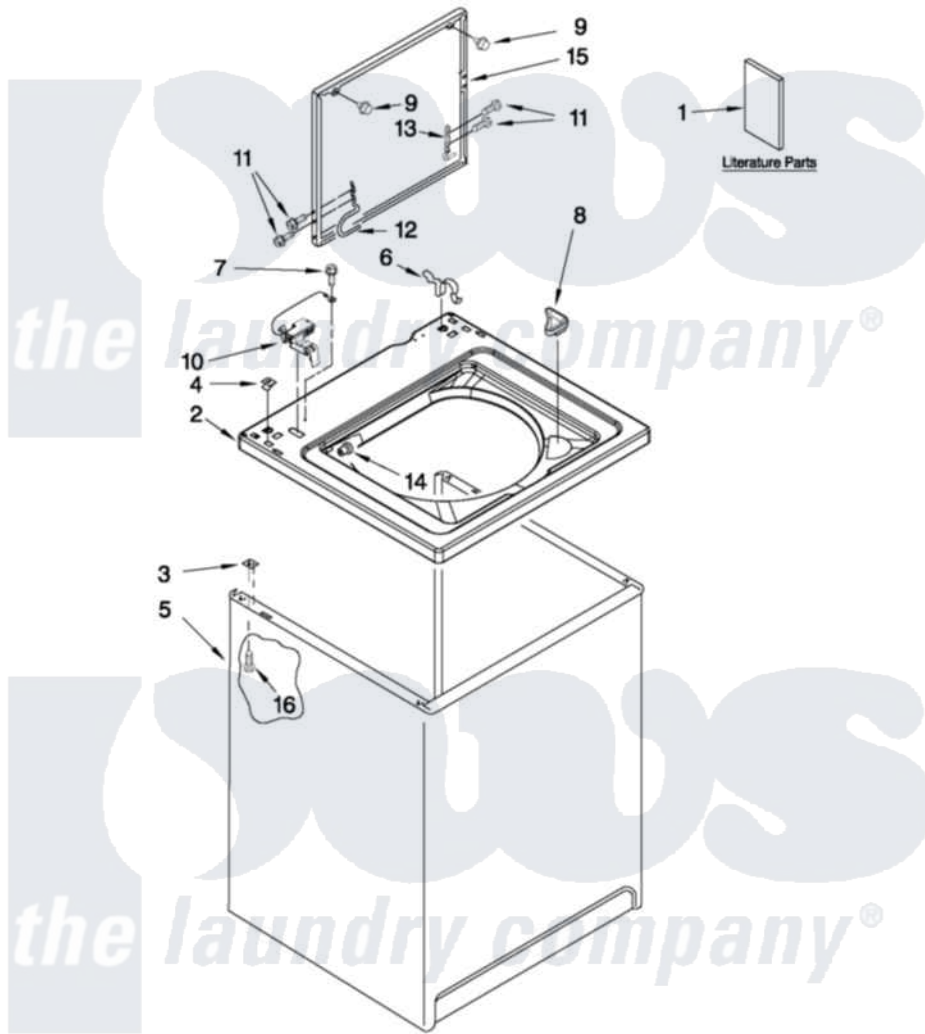

Amana NTW4500XQ0 01 - TOP AND CABINET PARTS

TOP AND CABINET PARTS

For Model: NTW4500XQ0
(White)

AUTOMATIC
WASHER

FOR ORDERING INFORMATION REFER TO PARTS PRICE LIST

10-11 Litho in U.S.A. (JLP) (eeb)

1

Part No. W10308741 Rev. B

Amana [Residential Amana NTW4500XQ0 Washer Parts](#) Parts Diagram 01 - TOP AND CABINET PARTS

[Click on the part number to view part](#)

Item	Original Part Number	Replaced By	Status	Part Description
1	W10200890		Not Available	INSTRUCTIONS, INSTALLATION (ENGLISH/FRENCH)
"	W10200891		Not Available	INSTRUCTIONS, INSTALLATION (SPANISH)
"	W10347262		Not Available	USE & CARE GUIDE (ENGLISH/FRENCH)
"	W10368957		Not Available	USE & CARE GUIDE (SPANISH)
"	W10362939		Not Available	WIRING DIAGRAM
"	W10457449		Not Available	USE & CARE GUIDE (ENERGY GUIDE)
2	8318064			Top
3	62750			Spacer, Cabinet To Top (4)
4	357213			Nut, Push-In
5	63424			Cabinet
6	62780			Clip, Top And Cabinet And Rear Panel
7	3351611			Screw, Gearcase Cover

7	3331614		Mounting
8	3362952		Dispenser, Bleach
9	9724509		Bumper, Lid
10	8318084		Switch, Lid
11	W10119828		Screw, Lid Hinge Mounting
12	W10225135		Hinge, Lid
13	91770		Hinge, Lid
14	21258		Bearing, Lid Hinge
15	8541774	W10193857	Lid
16	3390631		Screw, 10-16 X 3/8