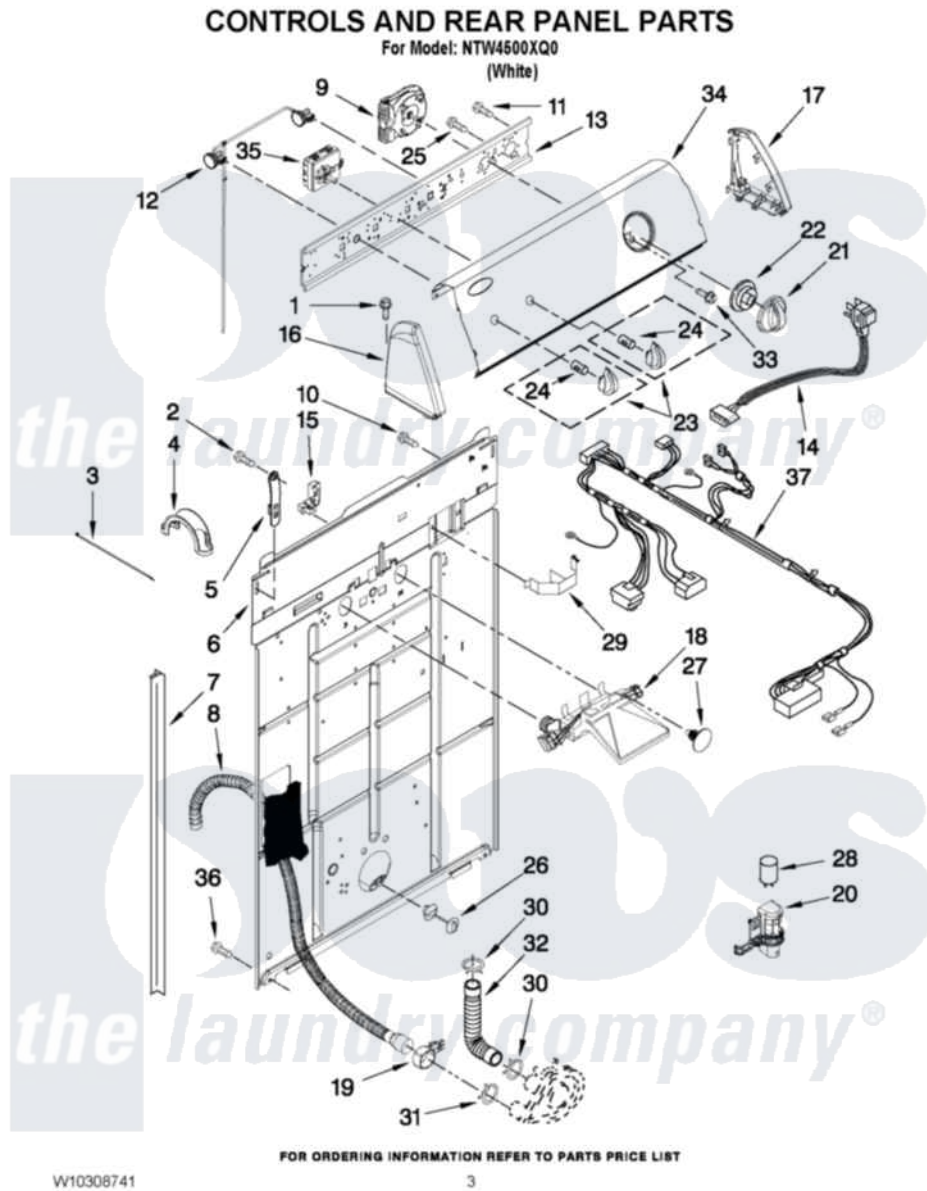

# Amana NTW4500XQ0 02 - CONTROLS AND REAR PANEL PARTS

Amana Residential Amana NTW4500XQ0 Washer Parts Parts Diagram 02 - CONTROLS AND REAR PANEL PARTS  
Click on the part number to view part

Item	Original Part Number	Replaced By	Status	Part Description
1	<a href="#">388326</a>			Screw, 8-18 X 1.25
2	<a href="#">9740848</a>			Screw, Mixing Valve Mounting
3	<a href="#">W10339879</a>			Tie, Cable
4	<a href="#">8577378</a>			U-Bend, Drain Hose
5	<a href="#">8568314</a>			Strap, Console
6	<a href="#">W10194450</a>			Panel, Rear
7	<a href="#">62747</a>			Pad, Rear Panel
8	<a href="#">W10189267</a>			Drain Hose Assembly
9	<a href="#">W10199989</a>			Timer, Control
10	<a href="#">3351614</a>			Screw, Gearcase Cover Mounting
11	<a href="#">90767</a>			Screw, 8A X 3/8 HeX Washer Head Tapping
12	<a href="#">W10403282</a>			Switch, Pressure Assembly
13	<a href="#">3948608</a>			Bracket, Control
14	8578842	<a href="#">285800</a>		Cord-Power
15	3952821	<a href="#">285777</a>		Relief-Str