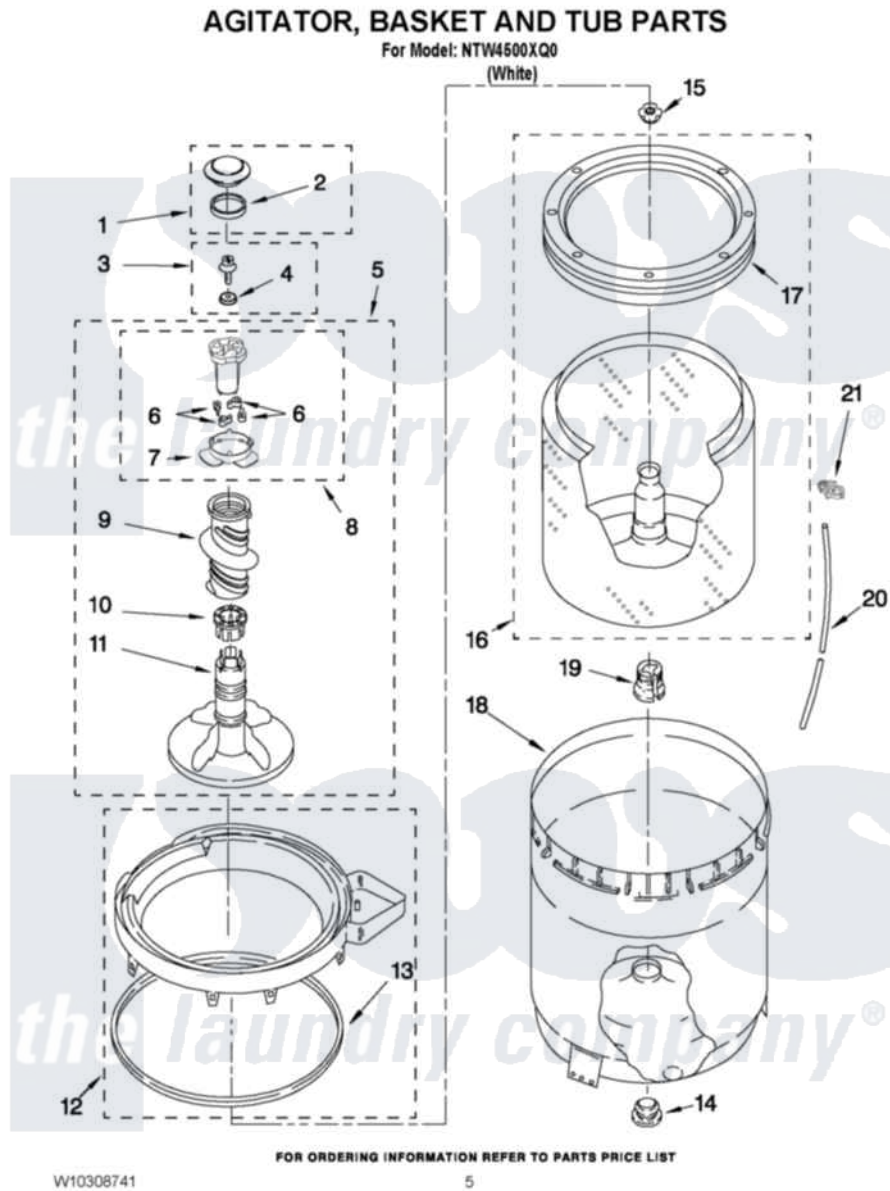

Amana NTW4500XQ0 03 - AGITATOR, BASKET AND TUB PARTS

Amana [Residential Amana NTW4500XQ0 Washer Parts](#) Parts Diagram 03 - AGITATOR, BASKET AND TUB PARTS
Click on the part number to view part

Item	Original Part Number	Replaced By	Status	Part Description
1	63973	3362061		Cap
2	358912			Seal, Agitator Cap
3	358237			Screw And Washer
4	3949550			Washer
5	3361598	285727		Agitator
6	3366877	80040		Dog-Agitator
7	3363661			Bearing, Driven Cam
8	3363662	285748		Cam-Agitator
9	3360824			Auger, Agitator
10	3350389	285587		Washer
11	389386			Agitator
12	W10445870			Ring-Tub
13	3976308			Gasket, Tub Ring
14	383727			Gasket, Centerpod
15	21366			Nut, Spanner
16	W10389328			Clothes Container, Assembly

17	387240		Ring, Balance
18	63849		Strain Relief, Power Cord
19	389140		Tub Block, Basket Drive
20	W10297437	353244	Hose, Pressure Switch
21	2219077		Clip, Pressure Switch Hose