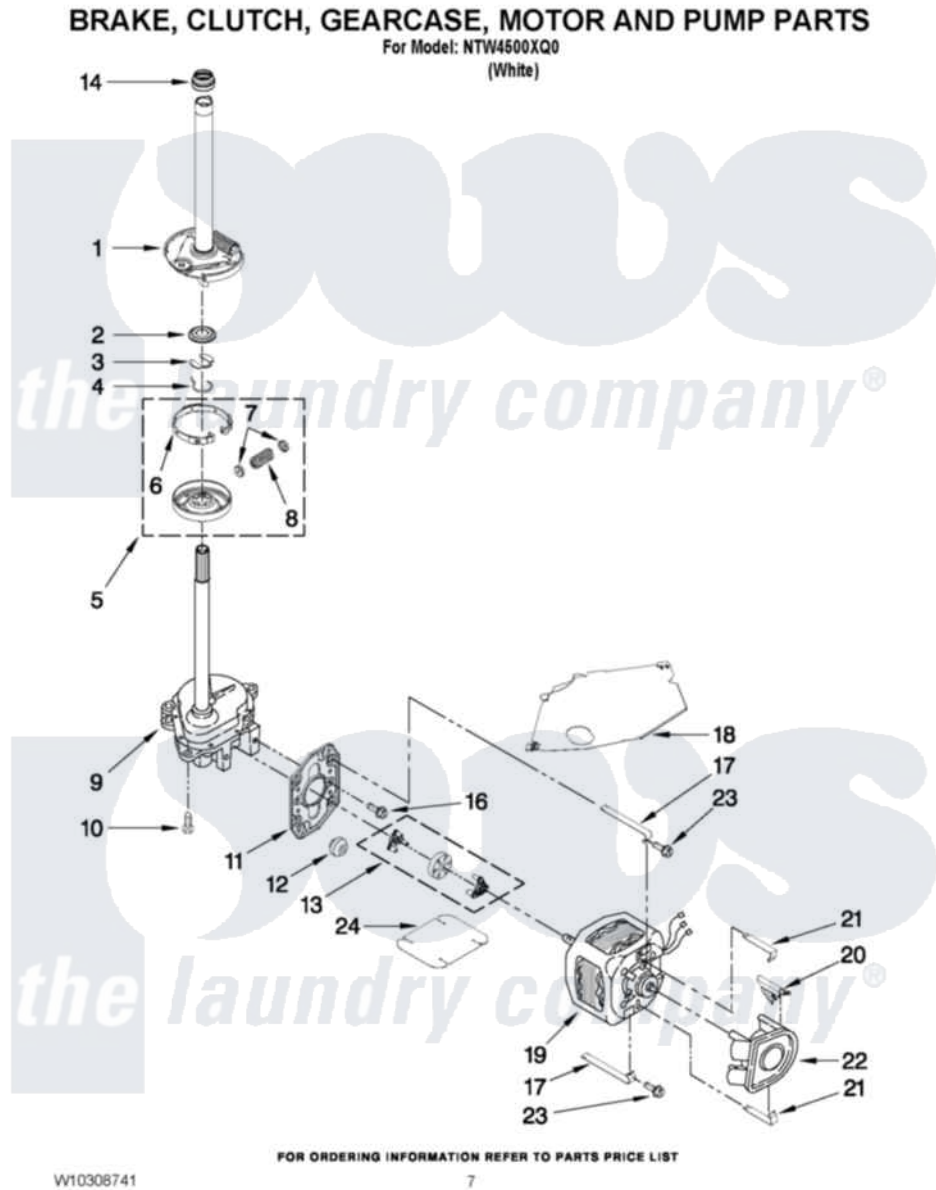

Amana NTW4500XQ0 04 - BRAKE, CLUTCH, GEARCASE, MOTOR AND PUMP PARTS

Amana [Residential Amana NTW4500XQ0 Washer Parts](#) Parts Diagram 04 - BRAKE, CLUTCH, GEARCASE, MOTOR AND PUMP PARTS

[Click on the part number to view part](#)

Item	Original Part Number	Replaced By	Status	Part Description
1	388952	285792		Basketdrive
2	63292			Washer, Spin Tube Thrust
3	62697	W10080230		Ring, Spin Tube Support
4	63283	285353		Ring
5	3951311	285785		Clutch
6	3951308	285790		Lining
7	62646			Cap, Clutch Spring
8	3946792			Spring And Damper Assembly
9	3360630	3360629		Gearcase
10	3357334	3400516		Screw Anti-Rattle
11	62611			Plate, Motor Mount To Gearcase
12	62691			Grommet, Motor
13	3364003	285753A		Coupling
14	8577374			Seal, Centerpost

16	3400516		Screw Anti-Rattle
17	W10086010		Retainer, Motor
18	3362089		Shield, Tub To Motor
19	661599	661600	Motor, Main Drive
20	W10286361		Clip, Pump Leg
21	8546127		Retainer, Pump
22	W10288040		Pump
23	3387485	273556	Screw, 10-16 X 5/8
24	3946532		Shield, Motor