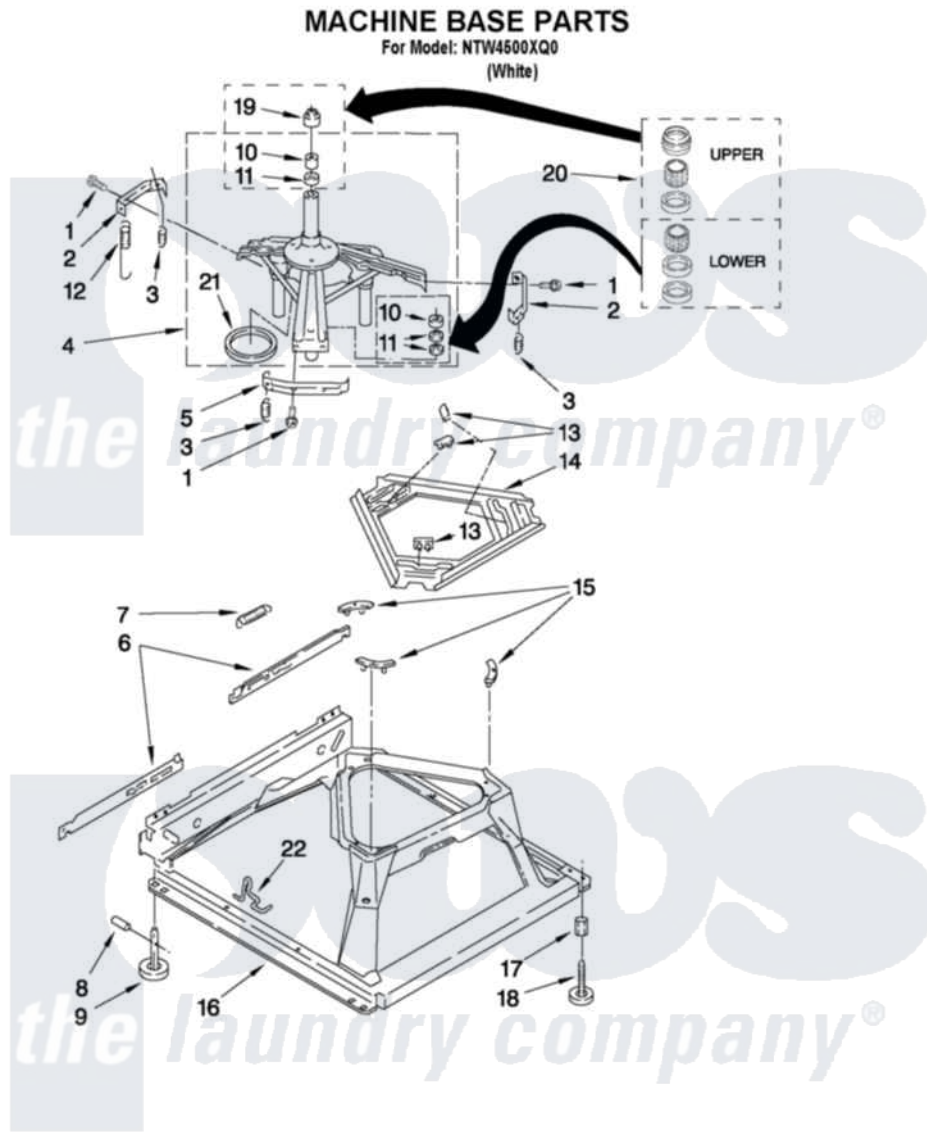

Amana NTW4500XQ0 05 - MACHINE BASE PARTS

FOR ORDERING INFORMATION REFER TO PARTS PRICE LIST

8

W10306741

Amana [Residential Amana NTW4500XQ0 Washer Parts](#) Parts Diagram 05 - MACHINE BASE PARTS
Click on the part number to view part

Item	Original Part Number	Replaced By	Status	Part Description
1	3400076			Screw, Bracket Mounting
2	64067			Bracket, Spring Outer
3	63907			Spring, Suspension
4	8575214	280184		Support
5	64065			Bracket, Spring Outer
6	63466			Link, Leveling Mechanism
7	62597	8316845		Spring
8	62837			Pin, Knurled
9	62596	285244		Feet-Leveling
10	8546455			Bearing, Centerpost
11	357409	359449		Seal, Agitator Shaft
12	8534035	285901		Spring
13	62568	285219		Pad
14	3946509			Plate, Suspension
15	3363660	285744		Pad
16	3946512	285771		Base

17	3359452	Nut, Lock
18	W10001130	Foot, Leveling
19	8577376	Seal, Centerpost
20	285203	Centerpost Bearing Kit
21	63134	Ring, Sound Deadening
22	W10145155	Retainer, Suspension Spring