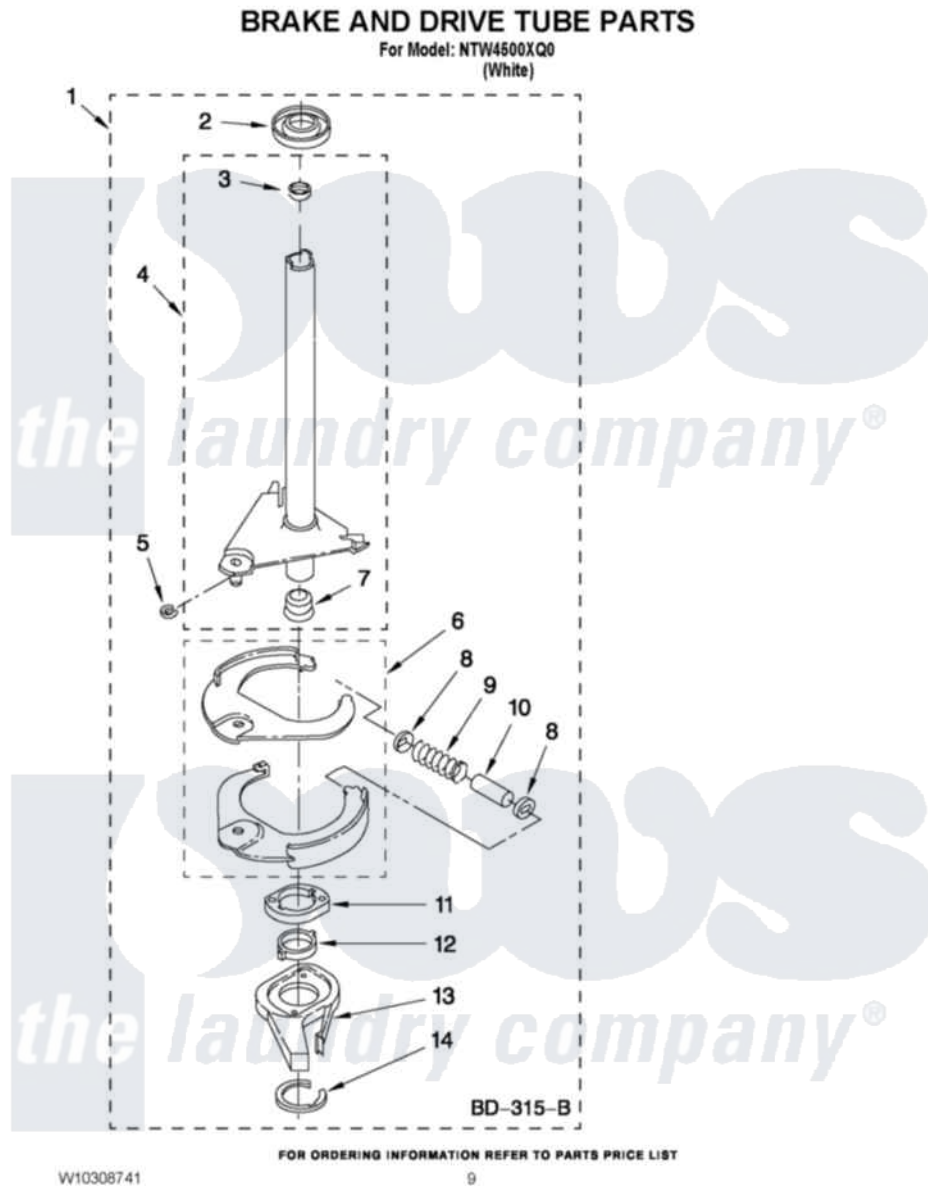

Amana NTW4500XQ0 06 - BRAKE AND DRIVE TUBE PARTS

Amana Residential Amana NTW4500XQ0 Washer Parts Parts Diagram 06 - BRAKE AND DRIVE TUBE PARTS
Click on the part number to view part

| Item | Original Part Number | Replaced By | Status | Part Description |
|------|------------------------|---------------------------|---------------|------------------------|
| 1 | 388952 | 285792 | | Basketdrive |
| 2 | 62658 | | | Ring, Thrust |
| 3 | 356427 | | | Seal, Spin Pinion |
| 4 | 64027 | 64208 | | Tube-Spin |
| 5 | 64035 | W10083190 | | Ring, Retaining |
| 6 | 64232 | 285438 | | Shoe-Brake |
| 7 | 62703 | 8546462 | | "T" Bearing, Spin Tube |
| 8 | 3353956 | 285658 | | Sleeve |
| 9 | 387806 | | Not Available | Spring, Brake |
| 10 | 3355360 | 285658 | | Sleeve |
| 11 | 661516 | 8546461 | | Cam, Brake Release |
| 12 | 63022 | | | Sleeve, Cam |
| 13 | 64194 | 285790 | | Lining |
| 14 | 90368 | W10083200 | | Ring, Retaining |
| NI | 285208 | | | Lubricant |