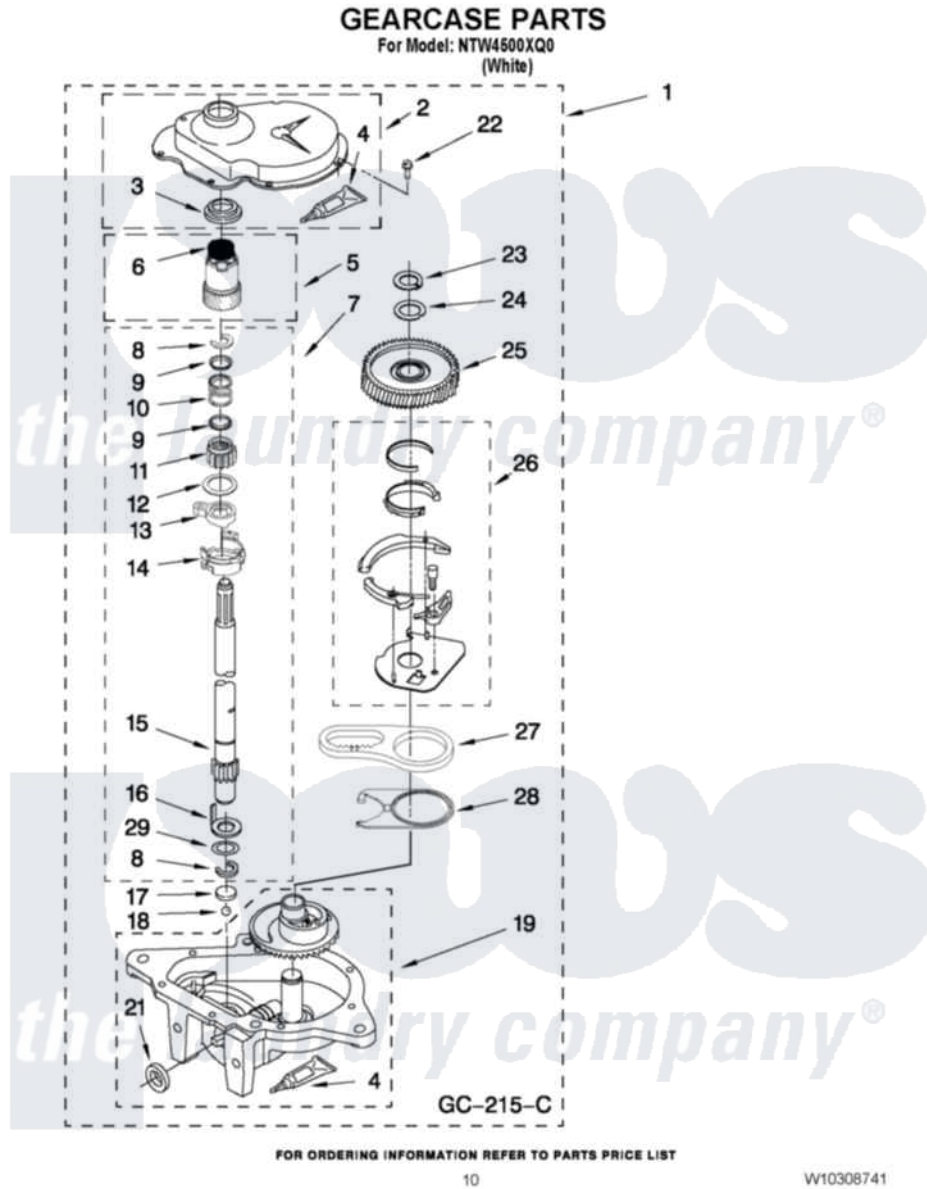

Amana NTW4500XQ0 07 - GEARCASE PARTS

Amana [Residential Amana NTW4500XQ0 Washer Parts](#) Parts Diagram 07 - GEARCASE PARTS
Click on the part number to view part

Item	Original Part Number	Replaced By	Status	Part Description
1	3360630	3360629		Gearcase
2	285202			Cover, Gearcase
3	3349985			Seal, Gearcase Cover
4	285195			Sealer Sealer, Gasket
5	63320	285362		Gear and Pinion
6	356427			Seal, Spin Pinion
7	389387			Shaft, Agitator
8	90369		Not Available	Ring, Retaining (2)
9	62677			Retainer, Spring
10	62676			Spring, Agitator
11	63273	285509		Shaft, Agitator
12	62619			Washer, Agitator Gear
13	62580	285206		Cam-Agitator
14	62581	285206		Cam-Agitator
15	285509			Shaft, Agitator
16	62618			Washer, Cam Thrust

17	16018	285205	Bearing
18	85529	285205	Bearing
19	389230	285515	Gearcase
21	285352		Seal Kit, Thrust Plug
22	3351614		Screw, Gearcase Cover Mounting
23	3362552	285765	Ring-Retr
24	285735	285766	Washer Kit, Thrust
25	62570	285362	Gear and Pinon
26	388253	999516	Shelf-Glas
27	3349296	8546456	Rack, Connecting
28	62621		Actuator, Shift
29	388815		Washer, Intermediate 1 3976263 Miscellaneous Parts Bag 2 3976300 Washer, Inlet Hose 3 3366913 Clamp, Hose