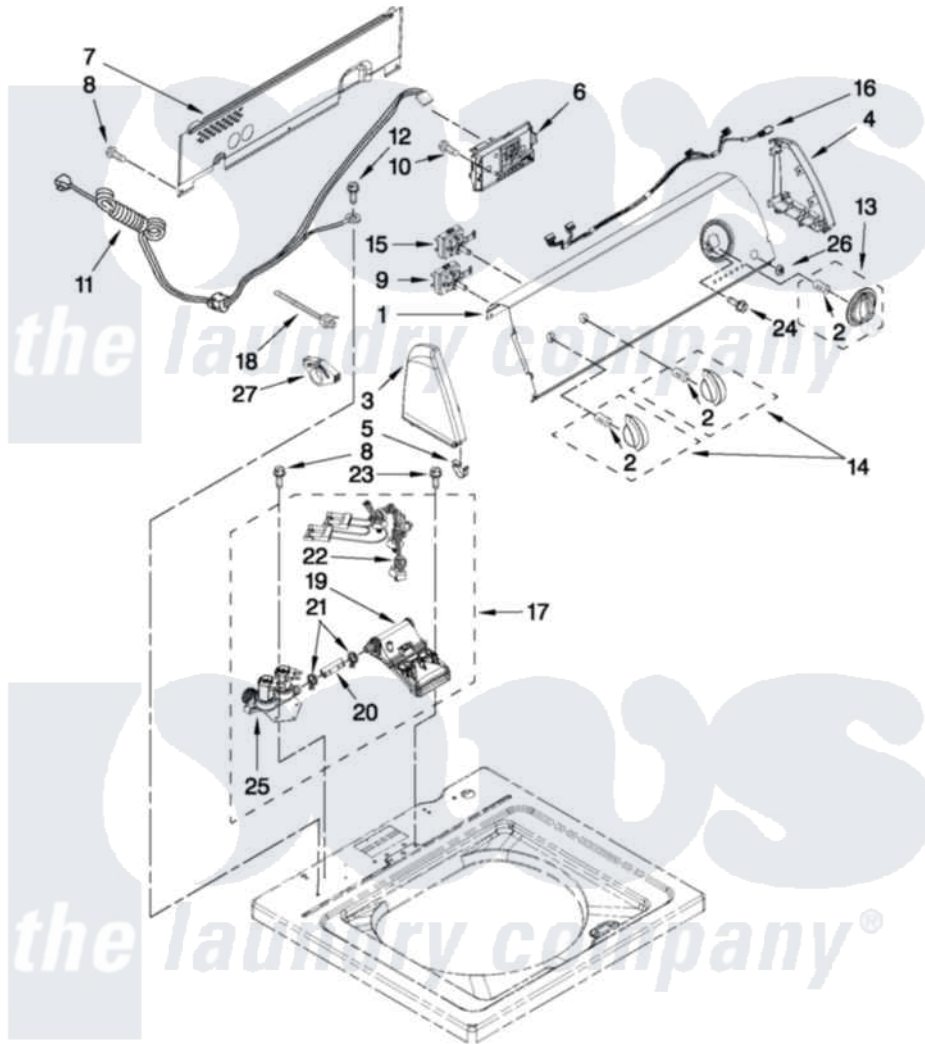

Amana NTW4501XQ0 02 - CONTROLS AND WATER INLET PARTS

CONTROLS AND WATER INLET PARTS

For Model: NTW4501XQ0
(White)

FOR ORDERING INFORMATION REFER TO PARTS PRICE LIST

W10447584

3

Amana [Residential Amana NTW4501XQ0 Washer Parts](#) Parts Diagram 02 - CONTROLS AND WATER INLET PARTS
Click on the part number to view part

Item	Original Part Number	Replaced By	Status	Part Description
1	W10420385			Panel, Console
2	8536939			Clip, Knob
3	W10316303			Cap, End
4	W10316302			Cap, End
5	8312709			Clip-Console
6	W10442493	W10480180		Control Electric
7	W10420985			Panel, Console Rear Cover
8	1157158	489069		Xxscrew, 10-12 X 1/2
9	W10268910			Switch, Water Level
10	90767			Screw, 8A X 3/8 HeX Washer Head Tapping
11	W10276649			Cord, Power
12	3400076			Screw, Bracket Mounting
13	W10196507			Timer-Knob Assembly
14	W10196503			Knob, Control
15	W10285517			Switch, Rotary Encoder
16	W10291178			Harness, Upper

17	W10432353		Inlet Assembly, Water
18	W10339879		Tie, Cable
19	W10441423		Vacuum Break
20	W10238347		Hose, Vacuum Break
21	W10117298	596669	Clamp, Manifold
22	W10344775		Harness, Valve
23	8281163		Screw, Dispenser Housing Mounting
24	3400818		Screw, Timer Mounting
25	W10356257		Valve, Water Mixing
26	W10272474		Pushbutton, Start
27	W10348582		Cable Tie