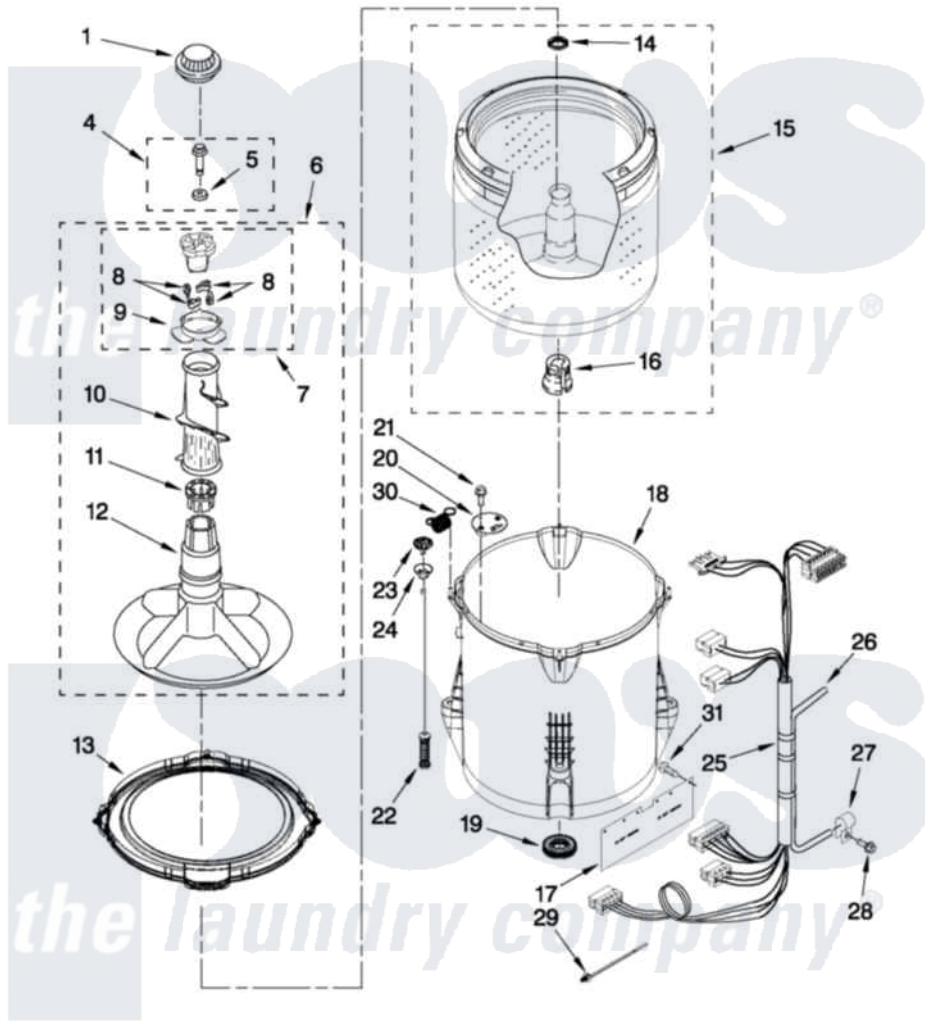

Amana NTW4501XQ0 03 - BASKET AND TUB PARTS

BASKET AND TUB PARTS

For Model: NTW4501XQ0
(White)

W10447584

FOR ORDERING INFORMATION REFER TO PARTS PRICE LIST

5

Amana [Residential Amana NTW4501XQ0 Washer Parts](#) Parts Diagram 03 - BASKET AND TUB PARTS
Click on the part number to view part

Item	Original Part Number	Replaced By	Status	Part Description
1	3355758			Cap, Agitator
4	W10003790			Screw And Washer
5	3949550			Washer
6	3348117	285565		Agitator
7	3363663	285811		Cam-Agitator
8	3366877	80040		Dog-Agitator
9	3363661			Bearing, Driven Cam
10	3348752			Mover, Clothes
11	3350389	285587		Washer
12	3347288			Agitator
13	W10215108			Ring, Tub
14	21366			Nut, Spanner
15	W10389330	W10349185		Basket
16	389140			Tub Block, Basket Drive
17	W10339098			Shield, Splash
18	W10238320	W10371566		Tub-Outer

19	W10006371	W10324647	Seal-Tub
20	W10215093		Filter, Drain Pump
21	8533928		Screw, 8-18 X 3/4
22	W10257088	W10349191	Suspension
23	W10215136	W10440729	Suspension
24	W10256551	W10440729	Suspension
25	W10297444		Harness, Lower
26	W10297441	353244	Hose, Pressure Switch
27	W10005430		Clamp, Pressure Hose Retainer
28	8533943	W10109200	Screw, Baffle Mounting
29	W10298887		Cable Tie
30	W10348658	W10400895	Spring
31	W10273613		Retainer, Push In