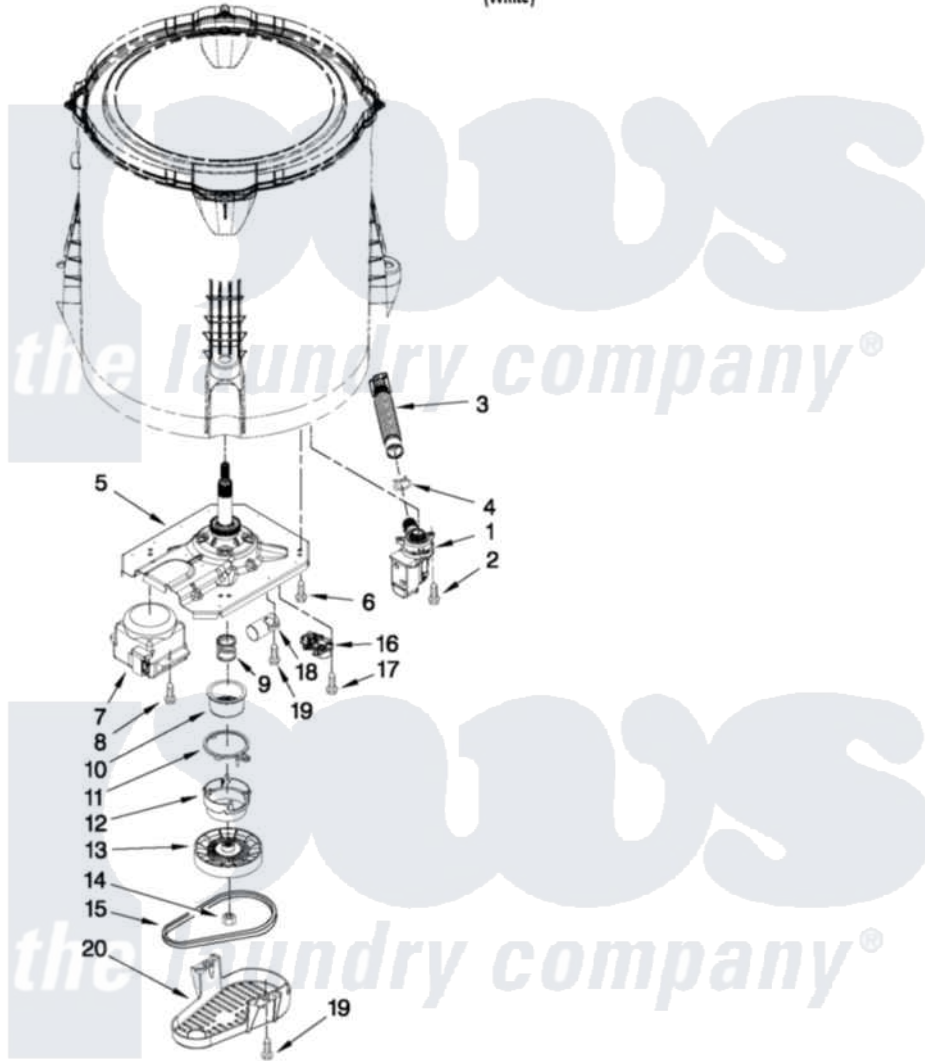

# Amana NTW4501XQ0 04 - GEARCASE, MOTOR AND PUMP PARTS

## GEARCASE, MOTOR AND PUMP PARTS

For Model: NTW4501XQ0  
(White)

FOR ORDERING INFORMATION REFER TO PARTS PRICE LIST

W10447584

7

Amana [Residential Amana NTW4501XQ0 Washer Parts](#) Parts Diagram 04 - GEARCASE, MOTOR AND PUMP PARTS

[Click on the part number to view part](#)

Item	Original Part Number	Replaced By	Status	Part Description
1	<a href="#">W10276397</a>			Pump Assembly, Drain
2	<a href="#">W10004910</a>			Screw, 12-16 X 1-1/4
3	<a href="#">W10215091</a>			Hose, Inner Drain Assembly
4	8317496	<a href="#">285655</a>		Clamp, Hose
5	W10006378	<a href="#">W10473144</a>		Gearcase Assembly
6	<a href="#">W10249633</a>			Screw, 7.2-1.6 X 30
7	<a href="#">W10006415</a>			Motor, Drive
8	W10094780	<a href="#">W10182109</a>		Screw-Kit
9	W10006382	<a href="#">W10315818</a>		Cam
10	W10006352	<a href="#">W10315818</a>		Cam
11	W10006353	<a href="#">W10315818</a>		Cam
12	W10006354	<a href="#">W10315818</a>		Cam
13	<a href="#">W10006356</a>			Pulley
14	<a href="#">W10163336</a>			Nut, Pulley
15	<a href="#">W10006384</a>			Belt, Drive
16	<a href="#">W10006355</a>			Actuator, Shift

17	<a href="#">9741052</a>	Screw, 6-32 X 1.00
18	<a href="#">W10278556</a>	Capacitor, Motor Run
19	<a href="#">357640</a>	Screw And Washer
20	<a href="#">W10006383</a>	Shield, Pulley Cover