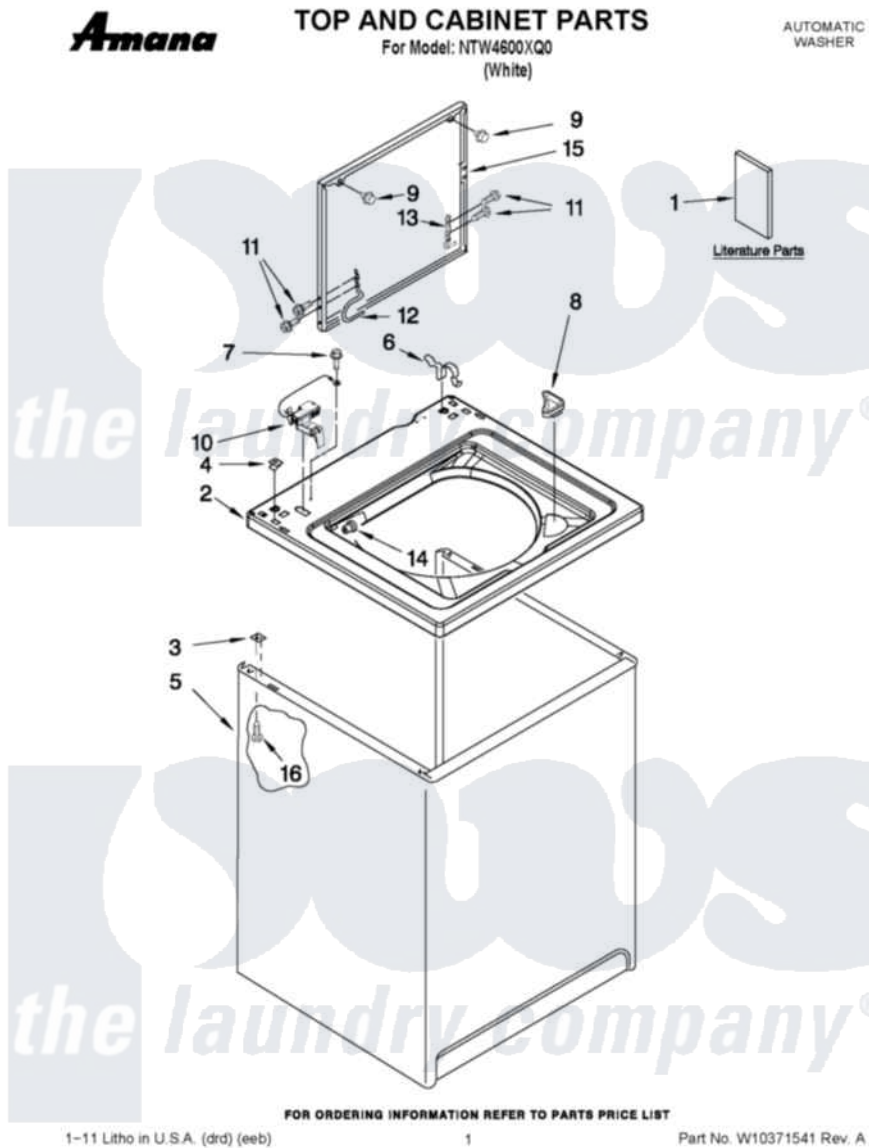

Amana NTW4600XQ0 01 - TOP AND CABINET PARTS

Amana Residential Amana NTW4600XQ0 Washer Parts Parts Diagram 01 - TOP AND CABINET PARTS
Click on the part number to view part

Item	Original Part Number	Replaced By	Status	Part Description
1	W10200890		Not Available	INSTRUCTIONS, INSTALLATION (ENGLISH/FRENCH)
"	W10200891		Not Available	INSTRUCTIONS, INSTALLATION (SPANISH)
"	W10347262		Not Available	USE & CARE GUIDE (ENGLISH/FRENCH)
"	W10368957		Not Available	USE & CARE GUIDE (SPANISH)
"	W10362941		Not Available	WIRING DIAGRAM
"	W10352742		Not Available	ENERGY GUIDE
2	8318064			Top
3	62750			Spacer, Cabinet To Top (4)
4	357213			Nut, Push-In
5	63424			Cabinet
6	62780			Clip, Top And Cabinet And Rear Panel
7	3351614			Screw, Gearcase Cover Mounting

8	3362952		Dispenser, Bleach
9	9724509		Bumper, Lid
10	8318084		Switch, Lid
11	W10119828		Screw, Lid Hinge Mounting
12	W10225135		Hinge, Lid
13	91770		Hinge, Lid
14	21258		Bearing, Lid Hinge
15	8541774	W1019385Z	Lid
16	3390631		Screw, 10-16 X 3/8