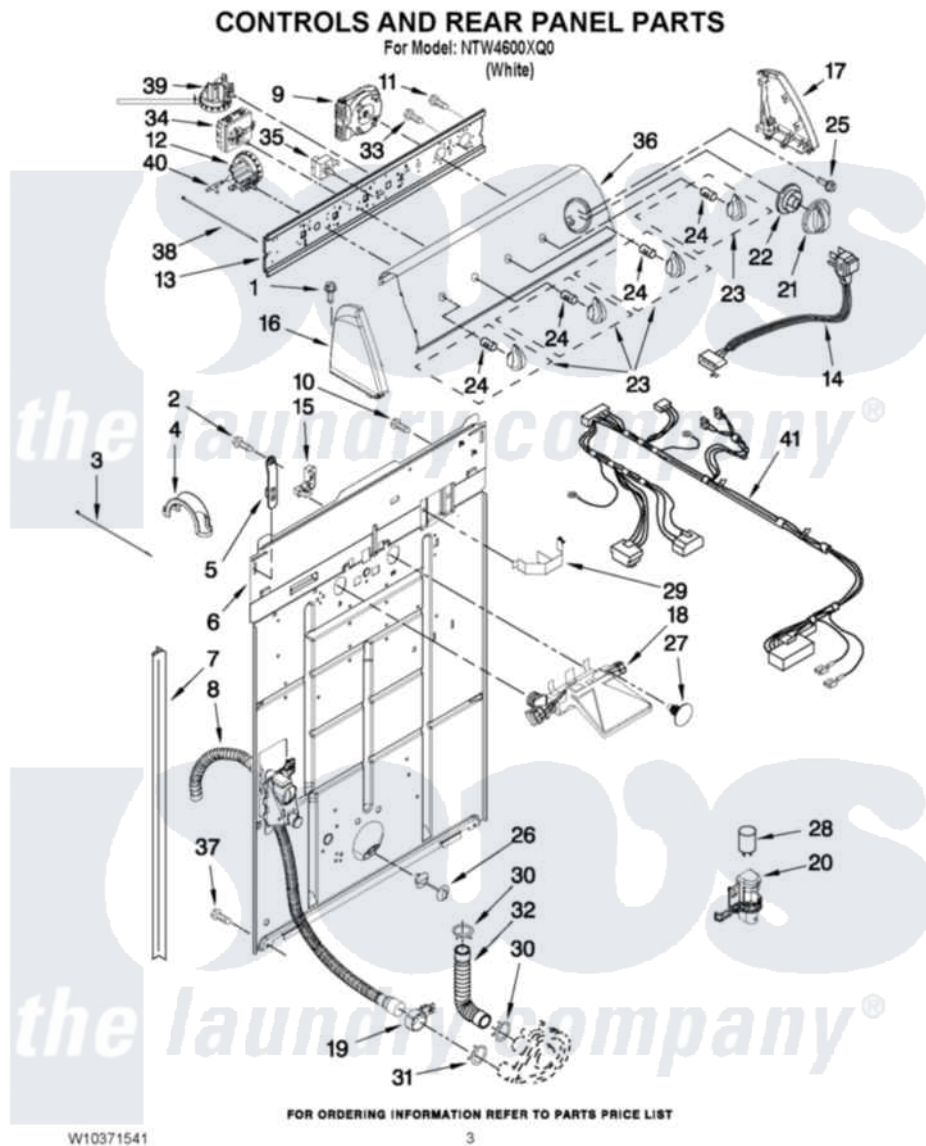

# Amana NTW4600XQ0 02 - CONTROLS AND REAR PANEL PARTS

Amana Residential Amana NTW4600XQ0 Washer Parts Parts Diagram 02 - CONTROLS AND REAR PANEL PARTS  
Click on the part number to view part

Item	Original Part Number	Replaced By	Status	Part Description
1	<a href="#">388326</a>			Screw, 8-18 X 1.25
2	<a href="#">9740848</a>			Screw, Mixing Valve Mounting
3	<a href="#">W10339879</a>			Tie, Cable
4	<a href="#">8577378</a>			U-Bend, Drain Hose
5	<a href="#">8568314</a>			Strap, Console
6	<a href="#">W10194450</a>			Panel, Rear
7	<a href="#">62747</a>			Pad, Rear Panel
8	<a href="#">W10189267</a>			Drain Hose Assembly
9	<a href="#">W10175553</a>			Timer, Control
10	<a href="#">3351614</a>			Screw, Gearcase Cover Mounting
11	<a href="#">90767</a>			Screw, 8A X 3/8 HeX Washer Head Tapping
12	<a href="#">W10379548</a>			Switch, Pressure Assembly
13	<a href="#">3948608</a>			Bracket, Control
14	8578842	<a href="#">285800</a>		Cord-Power
15	3952821	<a href="#">285777</a>		Relief-Str