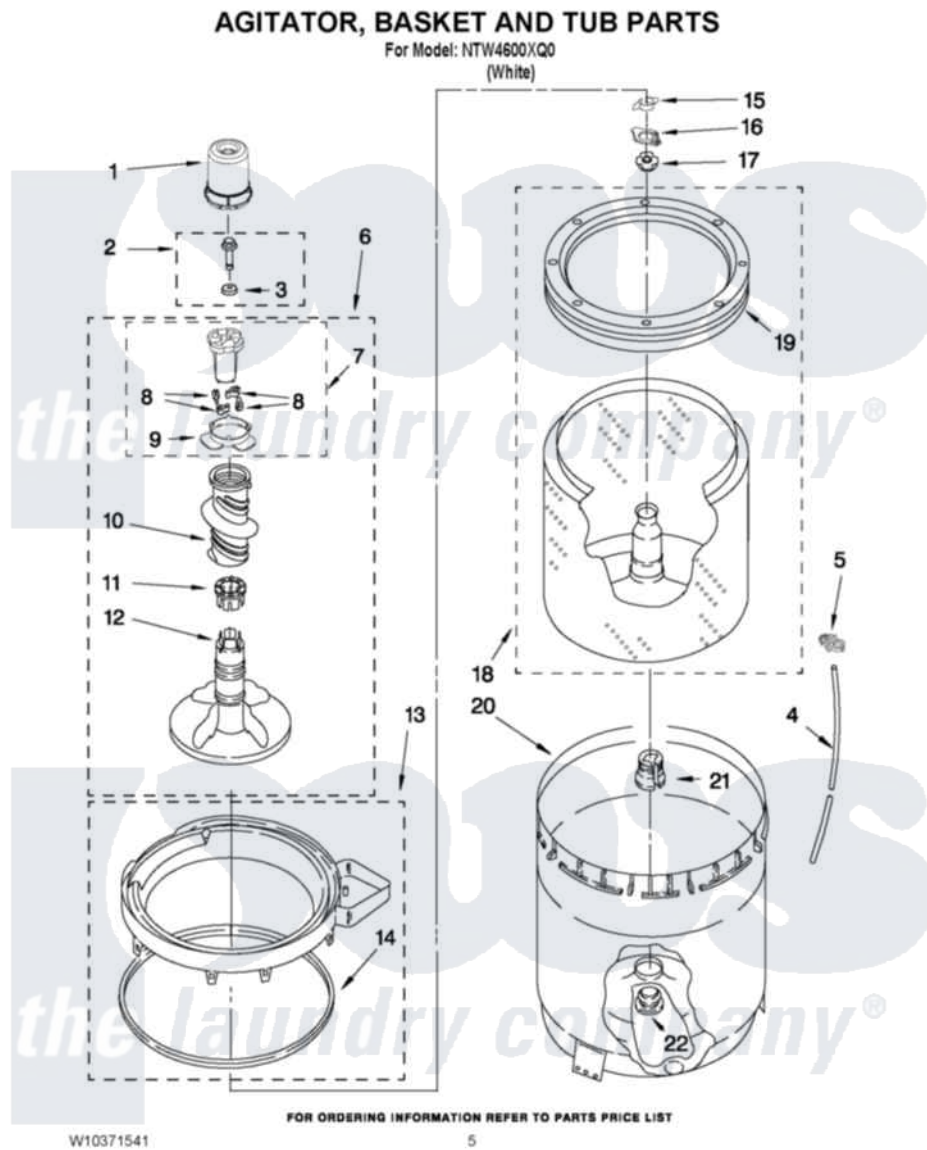

Amana NTW4600XQ0 03 - AGITATOR, BASKET AND TUB PARTS

Amana [Residential Amana NTW4600XQ0 Washer Parts](#) Parts Diagram 03 - AGITATOR, BASKET AND TUB PARTS
Click on the part number to view part

Item	Original Part Number	Replaced By	Status	Part Description
1	8533251			Dispenser, Fabric Softener
2	358237			Screw And Washer
3	3949550			Washer
4	W10297437	353244		Hose, Pressure Switch
5	2219077			Clip, Pressure Switch Hose
6	3361598	285727		Agitator
7	3363662	285748		Cam-Agitator
8	3366877	80040		Dog-Agitator
9	3363661			Bearing, Driven Cam
10	3360824			Auger, Agitator
11	3350389	285587		Washer
12	389386			Agitator
13	8528150	W10445870		Ring-Tub
14	3976308			Gasket, Tub Ring
15	3354845			Clip, Agitator
16	8543666			Washer, Agitator

17	21366		Nut, Spanner
18	8526016	W10389328	Clothes Container, Assembly
19	387240		Ring, Balance
20	63849		Strain Relief, Power Cord
21	389140		Tub Block, Basket Drive
22	383727		Gasket, Centerpodt