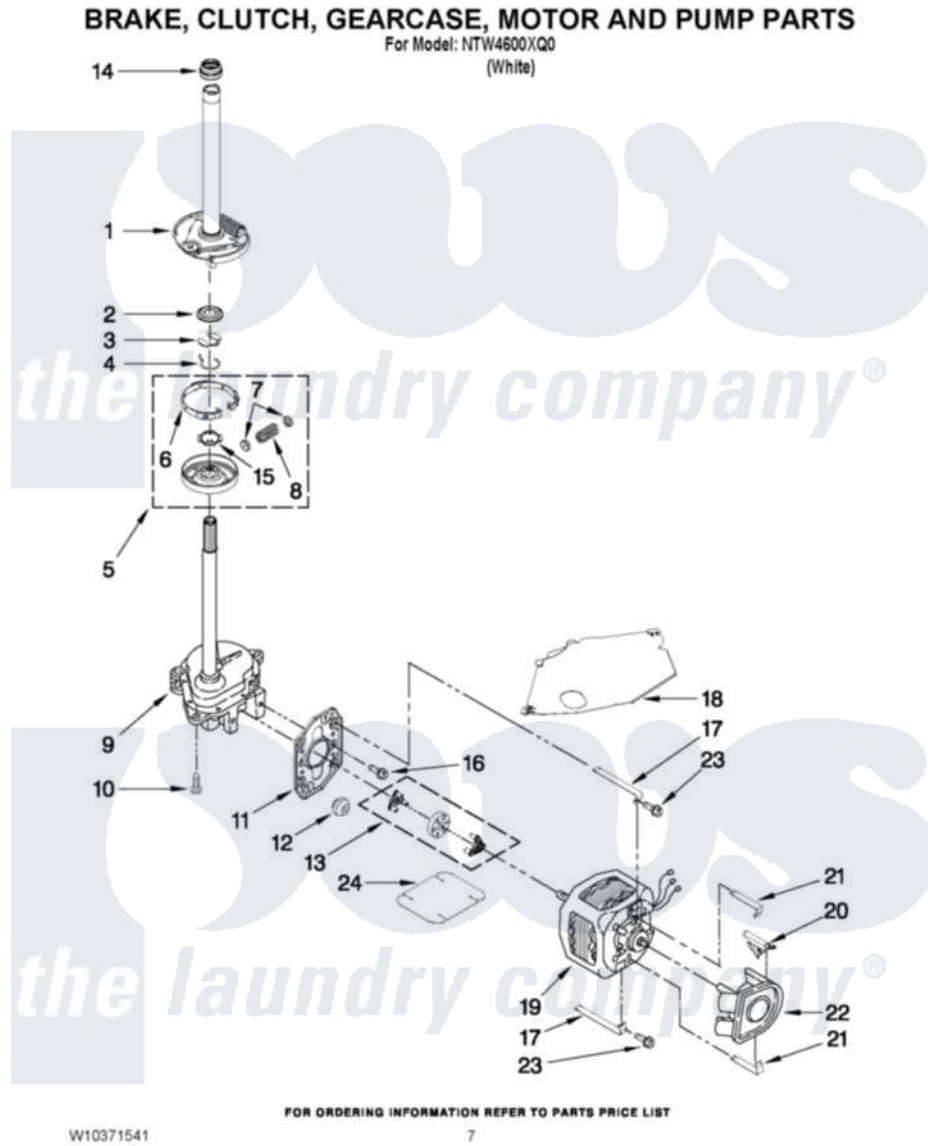

Amana NTW4600XQ0 04 - BRAKE, CLUTCH, GEARCASE, MOTOR AND PUMP PARTS

Amana [Residential Amana NTW4600XQ0 Washer Parts](#) Parts Diagram 04 - BRAKE, CLUTCH, GEARCASE, MOTOR AND PUMP PARTS

[Click on the part number to view part](#)

Item	Original Part Number	Replaced By	Status	Part Description
1	388952	285792		Basketdrive
2	63292			Washer, Spin Tube Thrust
3	62697	W10080230		Ring, Spin Tube Support
4	63283	285353		Ring
5	3951311	285785		Clutch
6	3951308	285790		Lining
7	62646			Cap, Clutch Spring
8	3946792			Spring And Damper Assembly
9	3360630	3360629		Gearcase
10	3357334	3400516		Screw Anti-Rattle
11	62611			Plate, Motor Mount To Gearcase
12	62691			Grommet, Motor
13	3364003	285753A		Coupling
14	8577374			Seal, Centerpost

15	3355454		Clip, Main Drive
16	3400516		Screw Anti-Rattle
17	W10086010		Retainer, Motor
18	3362089		Shield, Tub To Motor
19	W10210608	661600	Motor, Main Drive
20	W10286361		Clip, Pump Leg
21	8546127		Retainer, Pump
22	W10288040		Pump
23	3387485	273556	Screw, 10-16 X 5/8
24	3946532		Shield, Motor