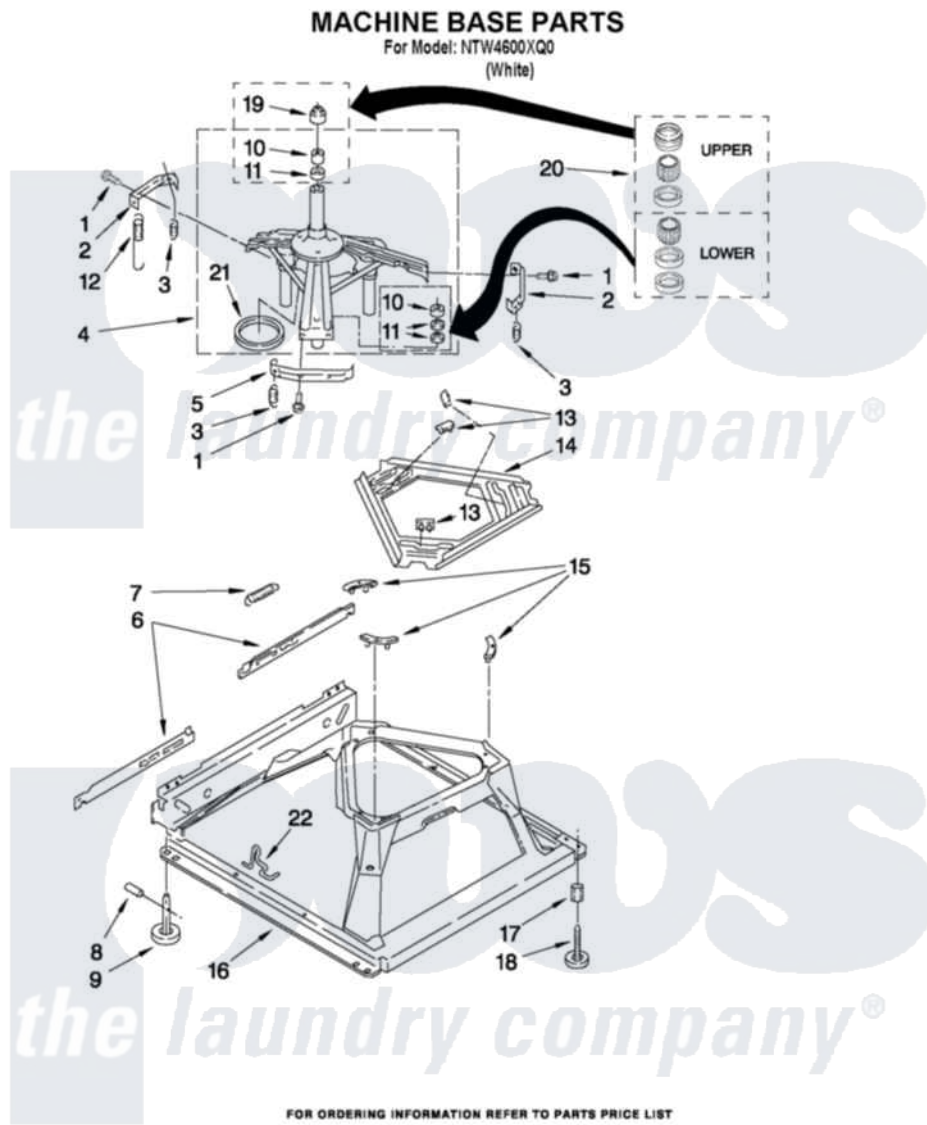

Amana NTW4600XQ0 05 - MACHINE BASE PARTS

8

W10371541

Amana [Residential Amana NTW4600XQ0 Washer Parts](#) Parts Diagram 05 - MACHINE BASE PARTS
Click on the part number to view part

Item	Original Part Number	Replaced By	Status	Part Description
1	3400076			Screw, Bracket Mounting
2	64067			Bracket, Spring Outer
3	63907			Spring, Suspension
4	8575214	280184		Support
5	64065			Bracket, Spring Outer
6	63466			Link, Leveling Mechanism
7	62597	8316845		Spring
8	62837			Pin, Knurled
9	62596	285244		Feet-Leveling
10	8546455			Bearing, Centerpost
11	357409	359449		Seal, Agitator Shaft
12	8534035	285901		Spring
13	62568	285219		Pad
14	3946509			Plate, Suspension
15	3363660	285744		Pad
16	3946512	285771		Base

17	3359452	Nut, Lock
18	W10001130	Foot, Leveling
19	8577376	Seal, Centerpost
20	285203	Centerpost Bearing Kit
21	63134	Ring, Sound Deadening
22	W10145155	Retainer, Suspension Spring