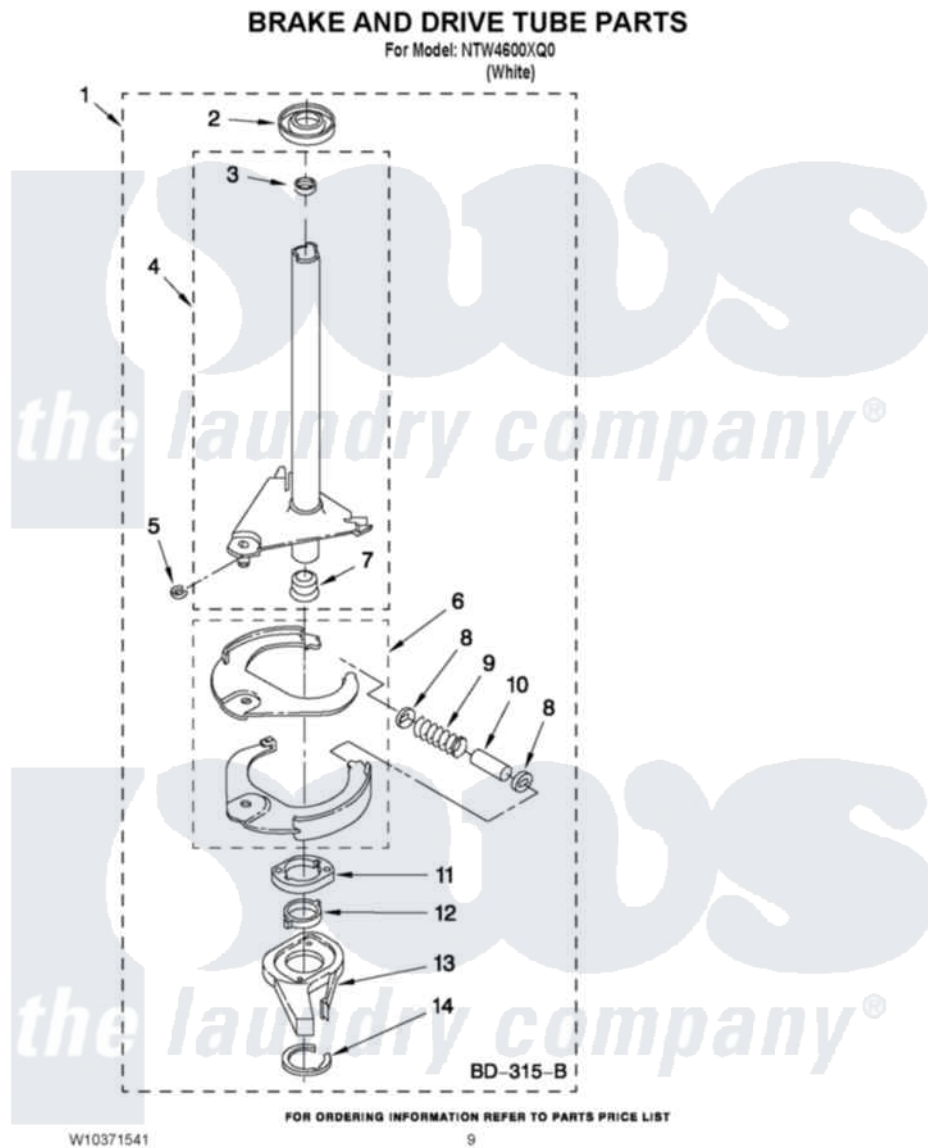

# Amana NTW4600XQ0 06 - BRAKE AND DRIVE TUBE PARTS

Amana Residential Amana NTW4600XQ0 Washer Parts Parts Diagram 06 - BRAKE AND DRIVE TUBE PARTS  
Click on the part number to view part

Item	Original Part Number	Replaced By	Status	Part Description
1	388952	<a href="#">285792</a>		Basketdrive
2	<a href="#">62658</a>			Ring, Thrust
3	<a href="#">356427</a>			Seal, Spin Pinion
4	64027	<a href="#">64208</a>		Tube-Spin
5	64035	<a href="#">W10083190</a>		Ring, Retaining
6	64232	<a href="#">285438</a>		Shoe-Brake
7	62703	<a href="#">8546462</a>		"T" Bearing, Spin Tube
8	3353956	<a href="#">285658</a>		Sleeve
9	387806		Not Available	Spring, Brake
10	3355360	<a href="#">285658</a>		Sleeve
11	661516	<a href="#">8546461</a>		Cam, Brake Release
12	<a href="#">63022</a>			Sleeve, Cam
13	64194	<a href="#">285790</a>		Lining
14	90368	<a href="#">W10083200</a>		Ring, Retaining
NI	<a href="#">285208</a>			Lubricant