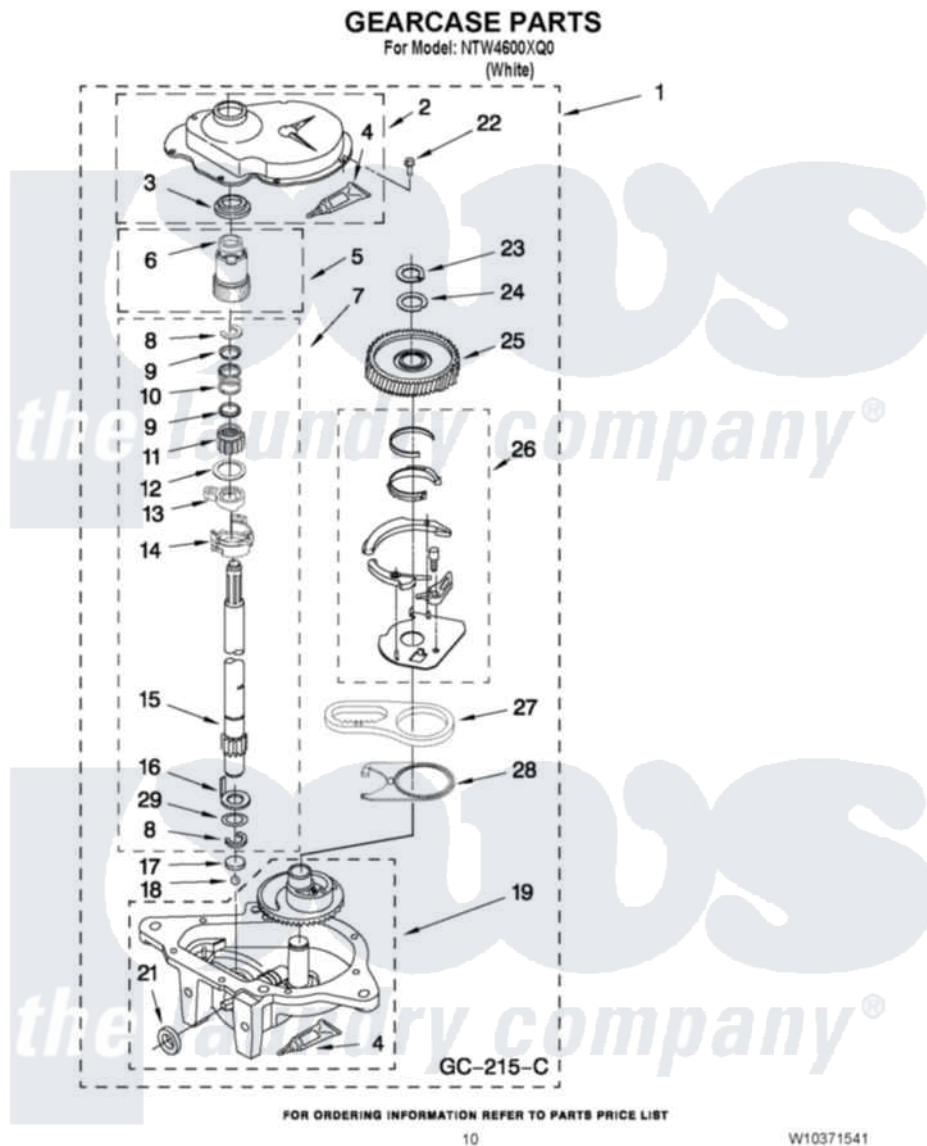

Amana NTW4600XQ0 07 - GEARCASE PARTS

Amana [Residential Amana NTW4600XQ0 Washer Parts](#) Parts Diagram 07 - GEARCASE PARTS
Click on the part number to view part

Item	Original Part Number	Replaced By	Status	Part Description
1	3360630	3360629		Gearcase
2	285202			Cover, Gearcase
3	3349985			Seal, Gearcase Cover
4	285195			Sealer Sealer, Gasket
5	63320	285362		Gear and Pinion
6	356427			Seal, Spin Pinion
7	389387			Shaft, Agitator
8	90369		Not Available	Ring, Retaining (2)
9	62677			Retainer, Spring
10	62676			Spring, Agitator
11	63273	285509		Shaft, Agitator
12	62619			Washer, Agitator Gear
13	62580	285206		Cam-Agitator
14	62581	285206		Cam-Agitator
15	285509			Shaft, Agitator
16	62618			Washer, Cam Thrust

17	16018	285205	Bearing
18	85529	285205	Bearing
19	389230	285515	Gearcase
21	285352		Seal Kit, Thrust Plug
22	3351614		Screw, Gearcase Cover Mounting
23	3362552	285765	Ring-Retr
24	285735	285766	Washer Kit, Thrust
25	62570	285362	Gear and Pinon
26	388253	999516	Shelf-Glas
27	3349296	8546456	Rack, Connecting
28	62621		Actuator, Shift
29	388815		Washer, Intermediate 1 3976263 Miscellaneous Parts Bag 2 3976300 Washer, Inlet Hose 3 3366913 Clamp, Hose