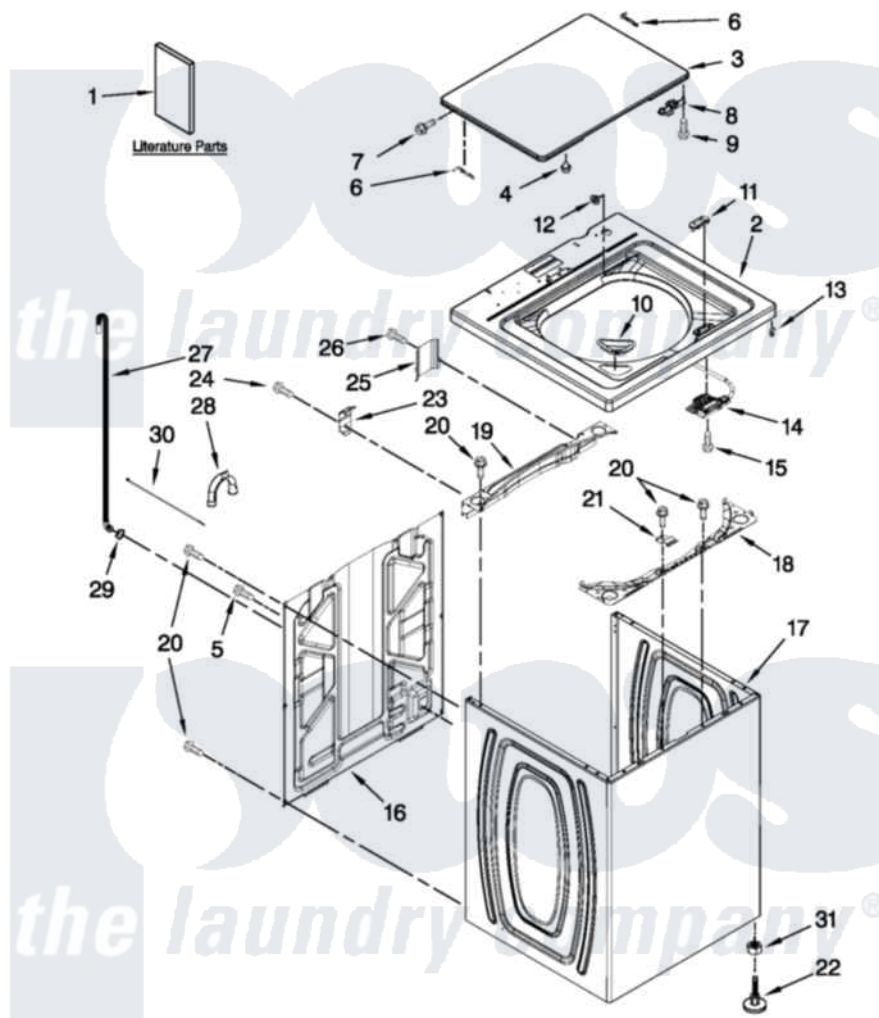

# Amana NTW4600YQ0 01 - TOP AND CABINET PARTS

## TOP AND CABINET PARTS

AUTOMATIC WASHER

For Model: NTW4600YQ0  
(White)

FOR ORDERING INFORMATION REFER TO PARTS PRICE LIST

1-12 Litho in U.S.A. (JLP)(bay)

1

Part No. W10479143 Rev. A

Amana [Residential Amana NTW4600YQ0 Washer Parts](#) Parts Diagram 01 - TOP AND CABINET PARTS