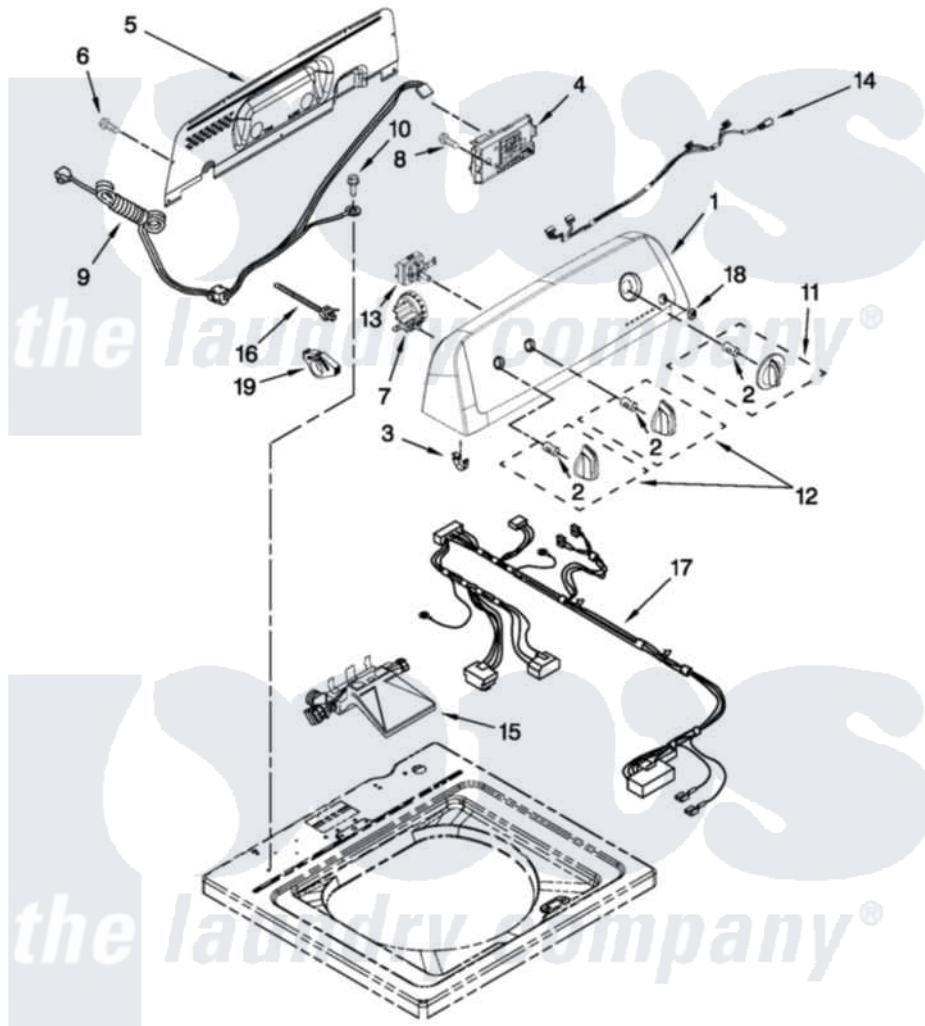

Amana NTW4600YQ0 02 - CONTROLS AND WATER INLET PARTS

CONTROLS AND WATER INLET PARTS

For Model: NTW4600YQ0
(White)

FOR ORDERING INFORMATION REFER TO PARTS PRICE LIST

W10479143

3

Amana [Residential Amana NTW4600YQ0 Washer Parts](#) Parts Diagram 02 - CONTROLS AND WATER INLET PARTS

[Click on the part number to view part](#)

Item	Original Part Number	Replaced By	Status	Part Description
1	W10429632			Panel, Console
2	8536939			Clip, Knob
3	8312709			Clip-Console
4	W10454598	W10484681		Ccuasm Vmw Cl120v Vb NTW4600YQ
5	W10409320			Panel, Rear Console Cover
6	1157158	489069		Xxscrew, 10-12 X 1/2
7	W10450959			Switch, Water Level
8	90767			Screw, 8A X 3/8 HeX Washer Head Tapping
9	W10455732			Cord, Power
10	3400076			Screw, Bracket Mounting
11	W10453946			Timer Knob Assembly
12	W10453947			Knob, Control
13	W10414397			Switch, Rotary Encoder
14	W10475254			Harness, Upper
15	W10423125			Inlet Assembly, Water

16	W10339879	Tie, Cable
17	W10423127	Valve, Water Mixing
18	W10251309	Pushbutton, Start
19	W10348582	Cable Tie