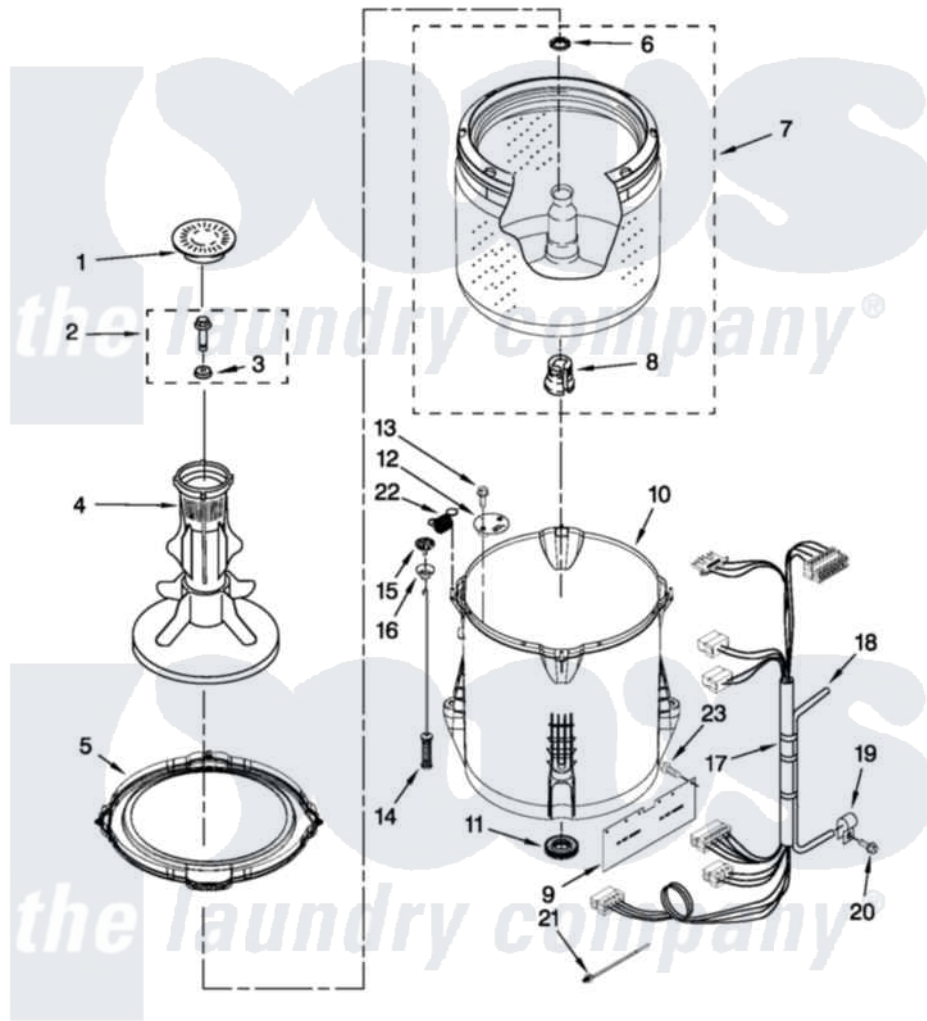

Amana NTW4600YQ0 03 - BASKET AND TUB PARTS

BASKET AND TUB PARTS

For Model: NTW4600YQ0
(White)

FOR ORDERING INFORMATION REFER TO PARTS PRICE LIST

W10479143

5

Amana Residential Amana NTW4600YQ0 Washer Parts Parts Diagram 03 - BASKET AND TUB PARTS

[Click on the part number to view part](#)

Item	Original Part Number	Replaced By	Status	Part Description
1	3352483			Cap, Agitator
2	W10003790			Screw And Washer
3	3949550			Washer
4	63377			Agitator
5	W10215108			Ring, Tub
6	21366			Nut, Spanner
7	W10389330	W10349185		Basket
8	389140			Tub Block, Basket Drive
9	W10339098			Shield, Splash
10	W10238320	W10371566		Tub-Outer
11	W10006371	W10324647		Seal-Tub
12	W10215093			Filter, Drain Pump
13	8533928			Screw, 8-18 X 3/4
14	W10257088	W10349191		Suspension
15	W10405423	W10440729		Suspension
16	W10256551	W10440729		Suspension

17	W10376574		Harness, Lower
18	W10297436	353244	Hose, Pressure Switch
19	W10005430		Clamp, Pressure Hose Retainer
20	8533943	W10109200	Screw, Baffle Mounting
21	W10298887		Cable Tie
22	W10348658	W10400895	Spring
23	W10429200		Retainer, Push In