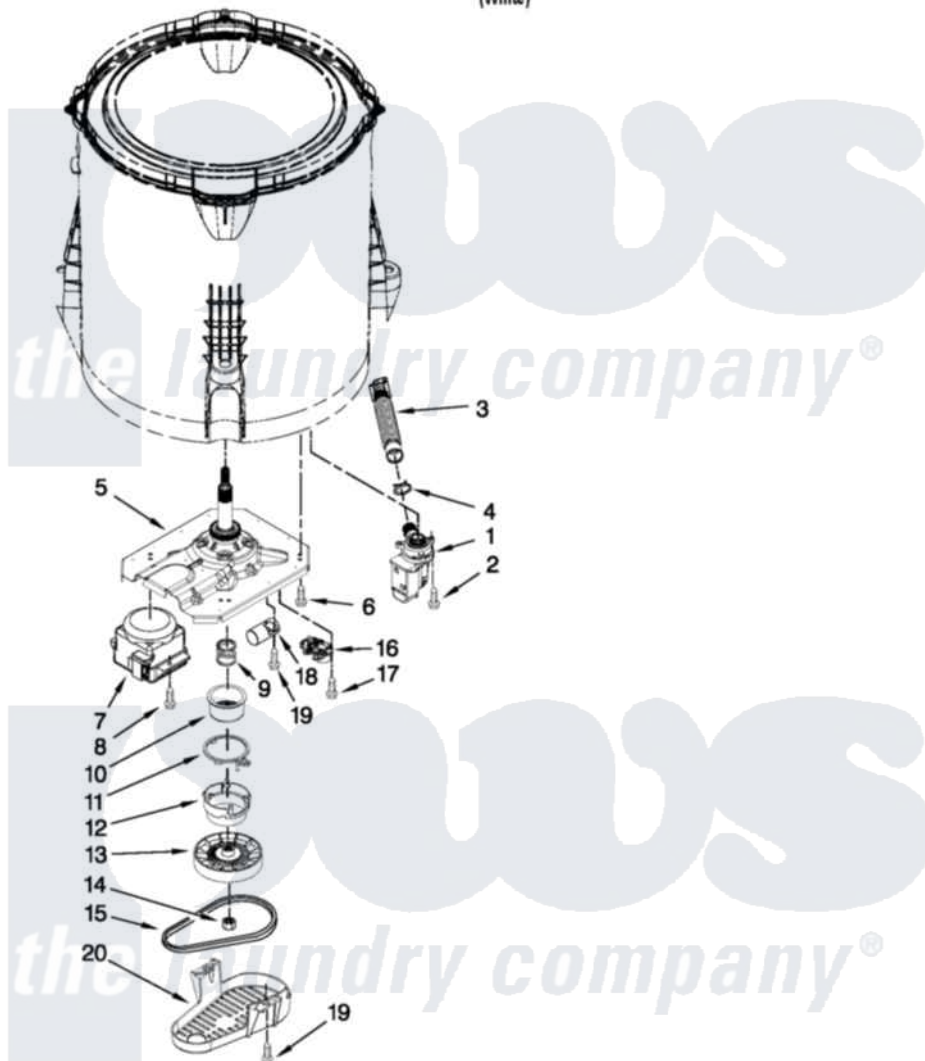

Amana NTW4600YQ0 04 - GEARCASE, MOTOR AND PUMP PARTS

GEARCASE, MOTOR AND PUMP PARTS

For Model: NTW4600YQ0
(White)

FOR ORDERING INFORMATION REFER TO PARTS PRICE LIST

W10479143

7

Amana [Residential Amana NTW4600YQ0 Washer Parts](#) Parts Diagram 04 - GEARCASE, MOTOR AND PUMP PARTS

[Click on the part number to view part](#)

Item	Original Part Number	Replaced By	Status	Part Description
1	W10276397			Pump Assembly, Drain
2	W10004910			Screw, 12-16 X 1-1/4
3	W10215091			Hose, Inner Drain Assembly
4	8317496	285655		Clamp, Hose
5	W10473144			Gearcase Assembly
6	W10249633			Screw, 7.2-1.6 X 30
7	W10416654			Motor, Drive
8	W10094780	W10182109		Screw-Kit
9	W10006382	W10315818		Cam
10	W10006352	W10315818		Cam
11	W10006353	W10315818		Cam
12	W10006354	W10315818		Cam
13	W10006356			Pulley
14	W10163336			Nut, Pulley
15	W10006384			Belt, Drive
16	W10006355			Actuator, Shift

17	9741052	Screw, 6-32 X 1.00
18	W10390451	Capacitor, Motor Run
19	357640	Screw And Washer
20	W10427633	Shield, Pulley Cover