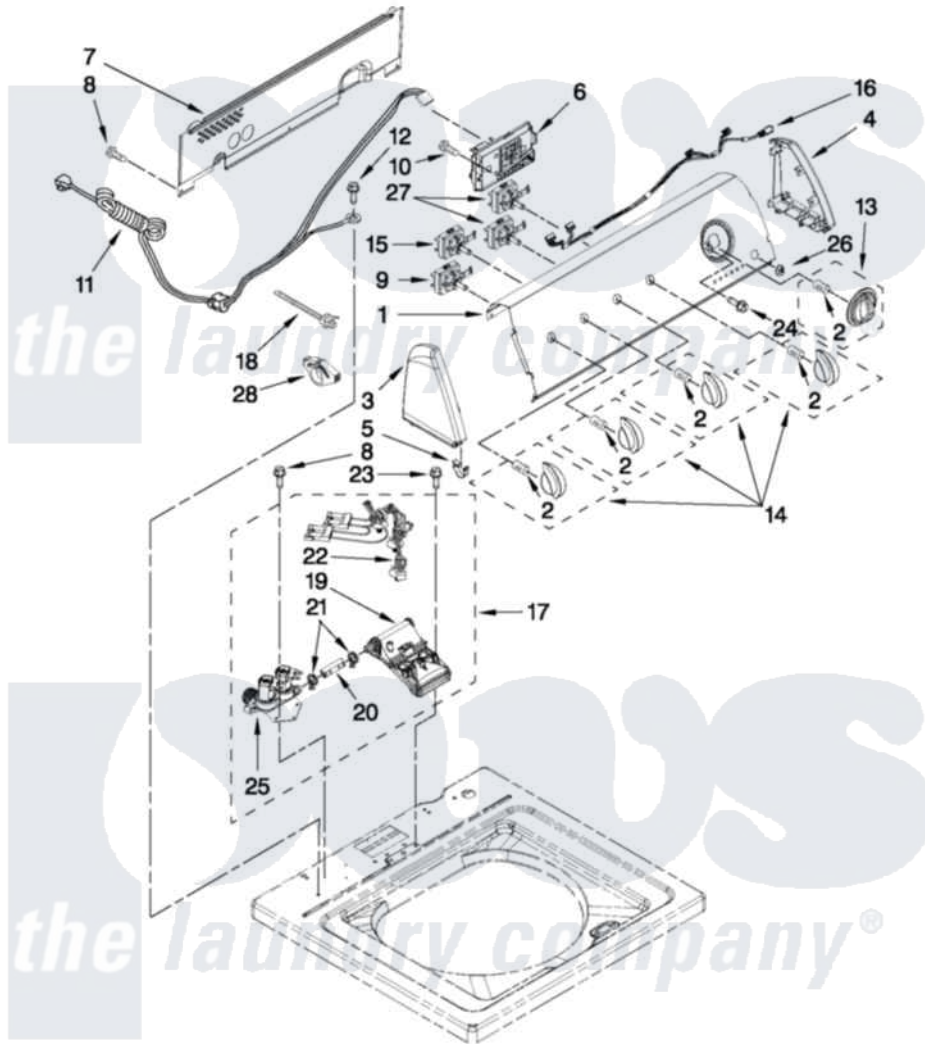

# Amana NTW4601XQ0 02 - CONTROLS AND WATER INLET PARTS

## CONTROLS AND WATER INLET PARTS

For Model: NTW4601XQ0  
(White)

FOR ORDERING INFORMATION REFER TO PARTS PRICE LIST

W10447162

3

Amana [Residential Amana NTW4601XQ0 Washer Parts](#) Parts Diagram 02 - CONTROLS AND WATER INLET PARTS  
Click on the part number to view part

Item	Original Part Number	Replaced By	Status	Part Description
1	<a href="#">W10420386</a>			Panel, Console
2	<a href="#">8536939</a>			Clip, Knob
3	<a href="#">W10316303</a>			Cap, End
4	<a href="#">W10316302</a>			Cap, End
5	<a href="#">8312709</a>			Clip-Console
6	<a href="#">W10442494</a>			Control Unit Assembly, Machine And Motor
7	<a href="#">W10420985</a>			Panel, Console Rear Cover
8	1157158	<a href="#">489069</a>		Xxscrew, 10-12 X 1/2
9	<a href="#">W10285517</a>			Switch, Rotary Encoder
10	<a href="#">90767</a>			Screw, 8A X 3/8 HeX Washer Head Tapping
11	<a href="#">W10276649</a>			Cord, Power
12	<a href="#">3400076</a>			Screw, Bracket Mounting
13	<a href="#">W10196507</a>			Timer-Knob Assembly
14	<a href="#">W10196503</a>			Knob, Control
15	<a href="#">W10285512</a>			Switch, Rotary Encoder

16	<a href="#">W10291176</a>		Harness, Upper
17	<a href="#">W10432353</a>		Inlet Assembly, Water
18	<a href="#">W10339879</a>		Tie, Cable
19	<a href="#">W10441423</a>		Vacuum Break
20	<a href="#">W10238347</a>		Hose, Vacuum Break
21	W10117298	<a href="#">596669</a>	Clamp, Manifold
22	<a href="#">W10344775</a>		Harness, Valve
23	<a href="#">8281163</a>		Screw, Dispenser Housing Mounting
24	<a href="#">3400818</a>		Screw, Timer Mounting
25	<a href="#">W10356257</a>		Valve, Water Mixing
26	<a href="#">W10272474</a>		Pushbutton, Start
27	<a href="#">W10285511</a>		Switch, Rotary Encoder
28	<a href="#">W10348582</a>		Cable Tie