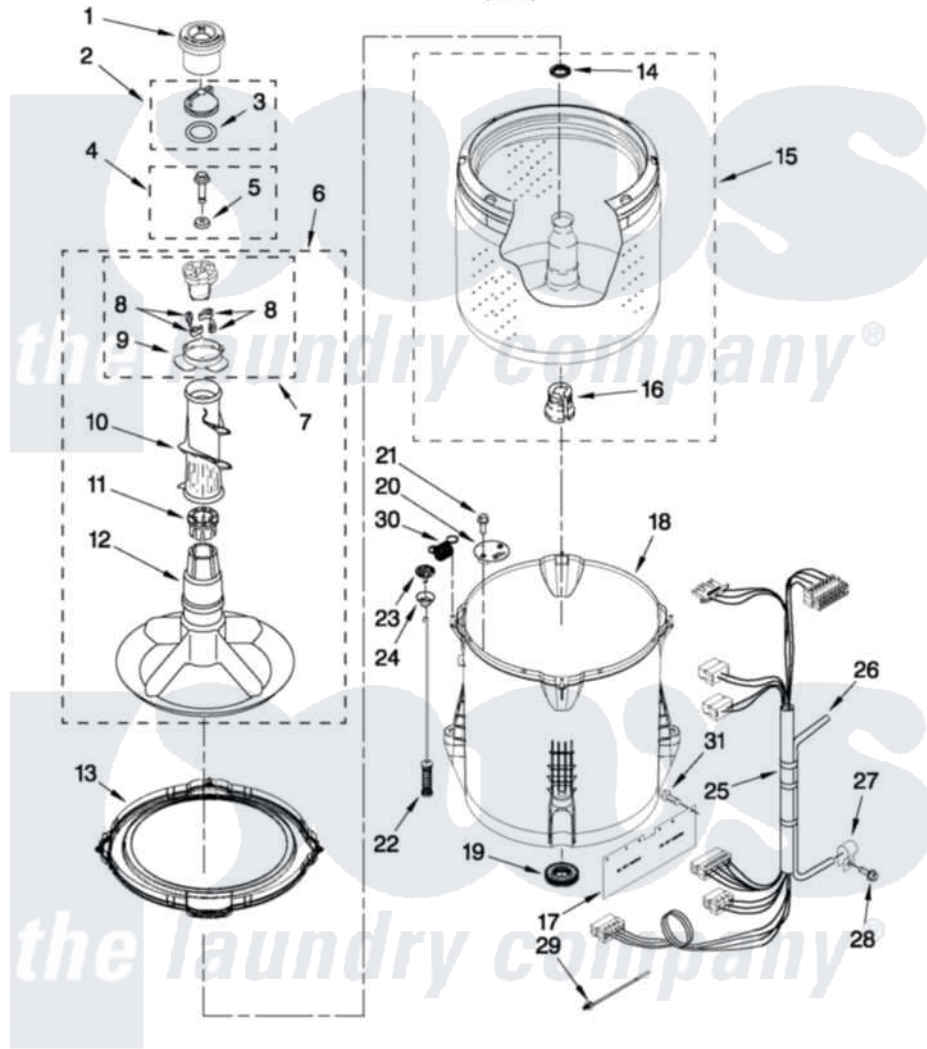

# Amana NTW4601XQ0 03 - BASKET AND TUB PARTS

## BASKET AND TUB PARTS

For Model: NTW4601XQ0  
(White)

W10447162

FOR ORDERING INFORMATION REFER TO PARTS PRICE LIST

5

Amana [Residential Amana NTW4601XQ0 Washer Parts](#) Parts Diagram 03 - BASKET AND TUB PARTS

[Click on the part number to view part](#)

Item	Original Part Number	Replaced By	Status	Part Description
1	8575076	<a href="#">8575076A</a>		Dispenser
2	3354733	<a href="#">W10074580</a>		Cap, Barrier
3	<a href="#">W10072840</a>			Fabric Softener
4	<a href="#">W10003790</a>			Screw And Washer
5	<a href="#">3949550</a>			Washer
6	3348117	<a href="#">285565</a>		Agitator
7	3363663	<a href="#">285811</a>		Cam-Agitator
8	3366877	<a href="#">80040</a>		Dog-Agitator
9	<a href="#">3363661</a>			Bearing, Driven Cam
10	<a href="#">3348752</a>			Mover, Clothes
11	3350389	<a href="#">285587</a>		Washer
12	<a href="#">3347288</a>			Agitator
13	<a href="#">W10215108</a>			Ring, Tub
14	<a href="#">21366</a>			Nut, Spanner
15	W10358261	<a href="#">W10349185</a>		Basket
16	<a href="#">389140</a>			Tub Block, Basket Drive

17	<a href="#">W10339098</a>		Shield, Splash
18	W10238320	<a href="#">W10371566</a>	Tub-Outer
19	W10006371	<a href="#">W10324647</a>	Seal-Tub
20	<a href="#">W10215093</a>		Filter, Drain Pump
21	<a href="#">8533928</a>		Screw, 8-18 X 3/4
22	W10257088	<a href="#">W10349191</a>	Suspension
23	W10215136	<a href="#">W10440729</a>	Suspension
24	W10256551	<a href="#">W10440729</a>	Suspension
25	<a href="#">W10297439</a>		Harness, Lower
26	W10297441	<a href="#">353244</a>	Hose, Pressure Switch
27	<a href="#">W10005430</a>		Clamp, Pressure Hose Retainer
28	8533943	<a href="#">W10109200</a>	Screw, Baffle Mounting
29	<a href="#">W10298887</a>		Cable Tie
30	W10348658	<a href="#">W10400895</a>	Spring
31	<a href="#">W10273613</a>		Retainer, Push In