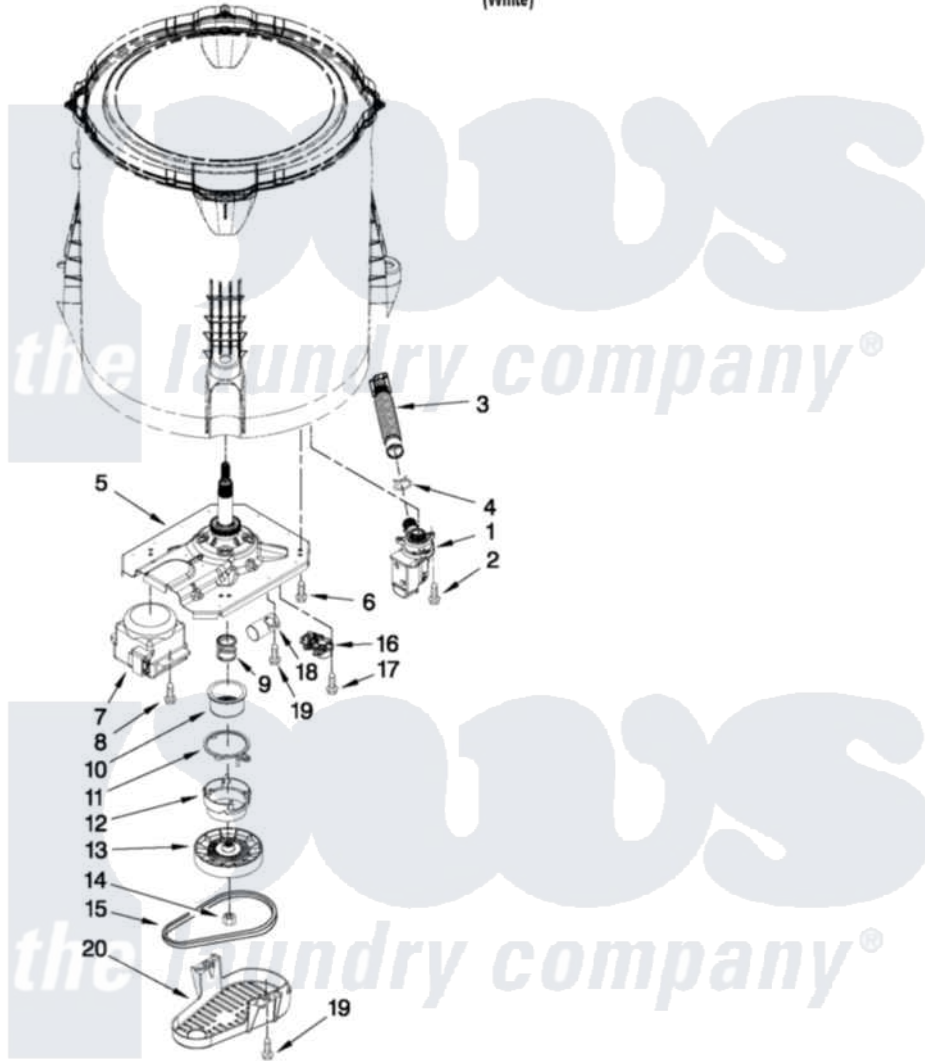

Amana NTW4601XQ0 04 - GEARCASE, MOTOR AND PUMP PARTS

GEARCASE, MOTOR AND PUMP PARTS

For Model: NTW4601XQ0
(White)

W10447162

FOR ORDERING INFORMATION REFER TO PARTS PRICE LIST

7

Amana [Residential Amana NTW4601XQ0 Washer Parts](#) Parts Diagram 04 - GEARCASE, MOTOR AND PUMP PARTS

[Click on the part number to view part](#)

Item	Original Part Number	Replaced By	Status	Part Description
1	W10276397			Pump Assembly, Drain
2	W10004910			Screw, 12-16 X 1-1/4
3	W10215091			Hose, Inner Drain Assembly
4	8317496	285655		Clamp, Hose
5	W10006378	W10473144		Gearcase Assembly
6	W10249633			Screw, 7.2-1.6 X 30
7	W10006415			Motor, Drive
8	W10094780	W10182109		Screw-Kit
9	W10006382	W10315818		Cam
10	W10006352	W10315818		Cam
11	W10006353	W10315818		Cam
12	W10006354	W10315818		Cam
13	W10006356			Pulley
14	W10163336			Nut, Pulley
15	W10006384			Belt, Drive
16	W10006355			Actuator, Shift

17	9741052	Screw, 6-32 X 1.00
18	W10278556	Capacitor, Motor Run
19	357640	Screw And Washer
20	W10006383	Shield, Pulley Cover