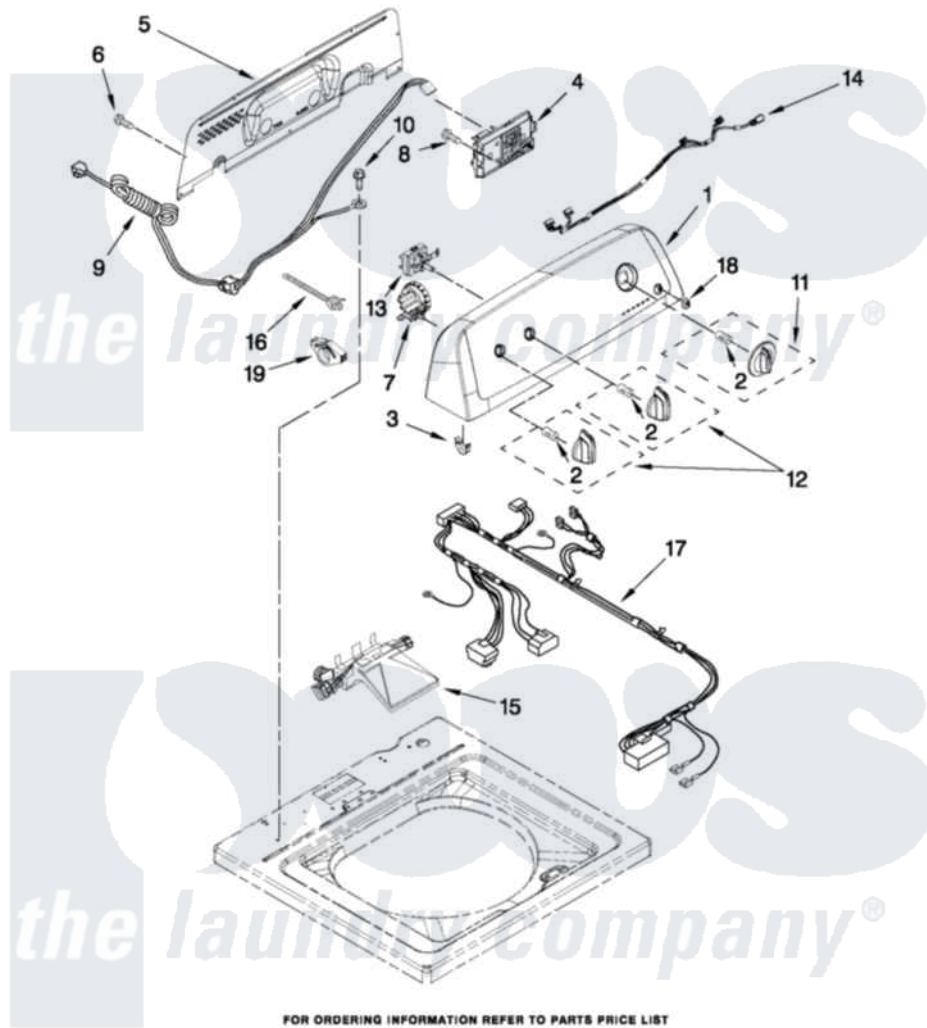

# Amana NTW4610YQ0 02 - CONTROLS AND WATER INLET PARTS

## CONTROLS AND WATER INLET PARTS

For Model: NTW4610YQ0  
(White)

W10498926

3

FOR ORDERING INFORMATION REFER TO PARTS PRICE LIST

Amana [Residential Amana NTW4610YQ0 Washer Parts](#) Parts Diagram 02 - CONTROLS AND WATER INLET PARTS  
Click on the part number to view part

Item	Original Part Number	Replaced By	Status	Part Description
1	<a href="#">W10468345</a>			Panel, Console
2	<a href="#">8536939</a>			Clip, Knob
3	<a href="#">8312709</a>			Clip-Console
4	<a href="#">W10483899</a>			Control Unit Assembly, Machine And Motor
5	<a href="#">W10409320</a>			Panel, Rear Console Cover
6	1157158	<a href="#">489069</a>		Xxscrew, 10-12 X 1/2
7	<a href="#">W10450959</a>			Switch, Water Level
8	<a href="#">90767</a>			Screw, 8A X 3/8 HeX Washer Head Tapping
9	<a href="#">W10455732</a>			Cord, Power
10	<a href="#">3400076</a>			Screw, Bracket Mounting
11	<a href="#">W10453946</a>			Timer Knob Assembly
12	<a href="#">W10453947</a>			Knob, Control
13	<a href="#">W10414398</a>			Switch, Rotary Encoder
14	<a href="#">W10475254</a>			Harness, Upper
15	<a href="#">W10423125</a>			Inlet Assembly, Water

16	<a href="#">W10339879</a>	Tie, Cable
17	<a href="#">W10423127</a>	Valve, Water Mixing
18	<a href="#">W10251309</a>	Pushbutton, Start
19	<a href="#">W10348582</a>	Cable Tie