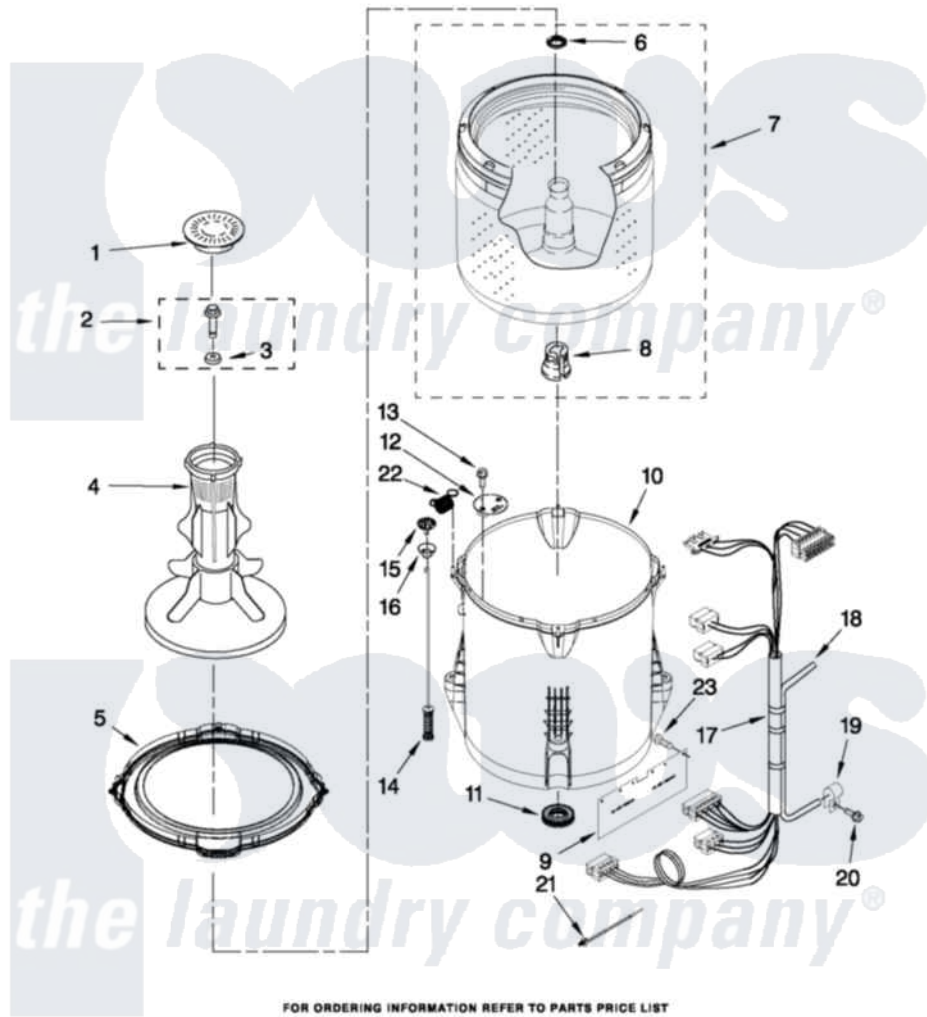

Amana NTW4610YQ0 03 - BASKET AND TUB PARTS

BASKET AND TUB PARTS

For Model: NTW4610YQ0
(White)

W10496926

5

FOR ORDERING INFORMATION REFER TO PARTS PRICE LIST

Amana Residential Amana NTW4610YQ0 Washer Parts Parts Diagram 03 - BASKET AND TUB PARTS

[Click on the part number to view part](#)

Item	Original Part Number	Replaced By	Status	Part Description
1	3352483			Cap, Agitator
2	W10003790			Screw And Washer
3	3949550			Washer
4	63377			Agitator
5	W10215108			Ring, Tub
6	21366			Nut, Spanner
7	W10389330	W10349185		Basket
8	389140			Tub Block, Basket Drive
9	W10339098			Shield, Splash
10	W10238320	W10371566		Tub-Outer
11	W10006371	W10324647		Seal-Tub
12	W10215093			Filter, Drain Pump
13	8533928			Screw, 8-18 X 3/4
14	W10257088	W10349191		Suspension
15	W10405423	W10440729		Suspension
16	W10256551	W10440729		Suspension

17	W10376574		Harness, Lower
18	W10297436	353244	Hose, Pressure Switch
19	W10005430		Clamp, Pressure Hose Retainer
20	8533943	W10109200	Screw, Baffle Mounting
21	W10298887		Cable Tie
22	W10348658	W10400895	Spring
23	W10429200		Retainer, Push In