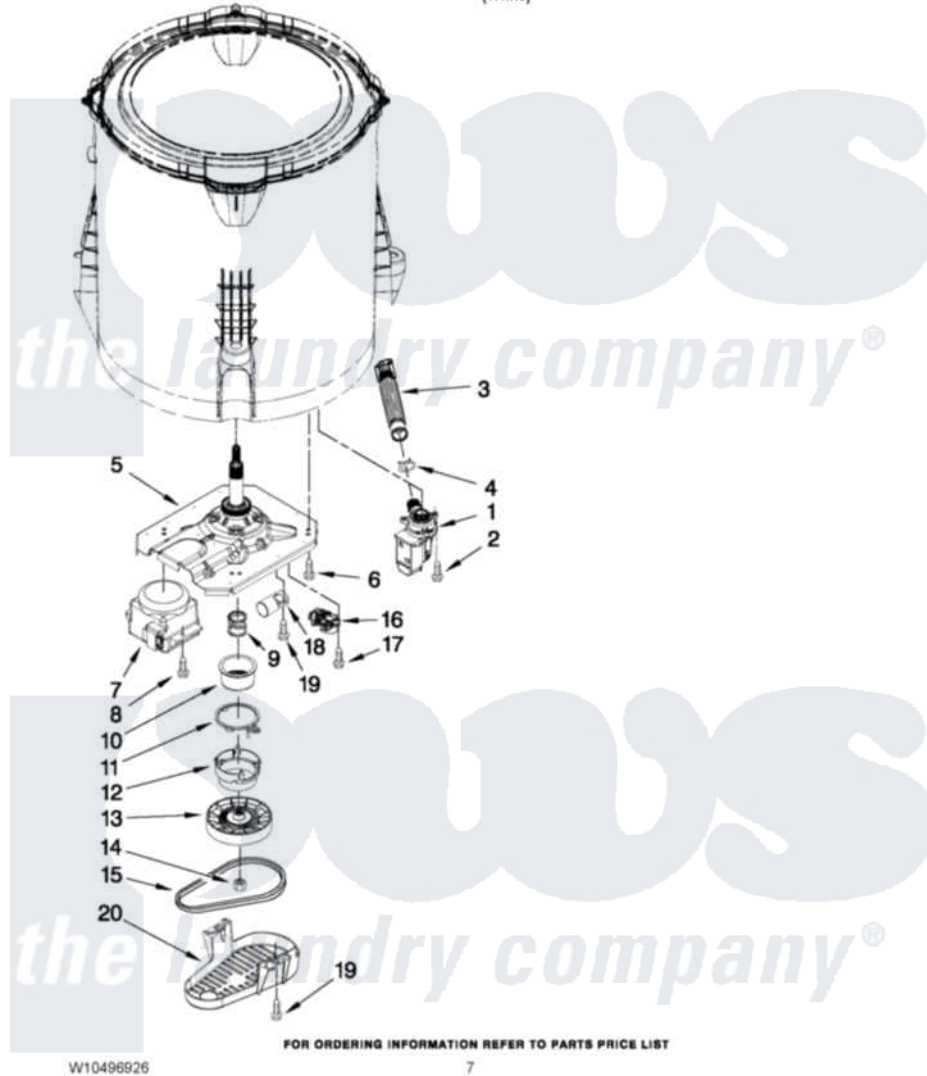

Amana NTW4610YQ0 04 - GEARCASE, MOTOR AND PUMP PARTS

GEARCASE, MOTOR AND PUMP PARTS

For Model: NTW4610YQ0
(White)

Amana Residential Amana NTW4610YQ0 Washer Parts Parts Diagram 04 - GEARCASE, MOTOR AND PUMP PARTS

[Click on the part number to view part](#)

Item	Original Part Number	Replaced By	Status	Part Description
1	W10276397			Pump Assembly, Drain
2	W10004910			Screw, 12-16 X 1-1/4
3	W10215091			Hose, Inner Drain Assembly
4	8317496	285655		Clamp, Hose
5	W10473144			Gearcase Assembly
6	W10249633			Screw, 7.2-1.6 X 30
7	W10416654			Motor, Drive
8	W10094780	W10182109		Screw-Kit
9	W10006382	W10315818		Cam
10	W10006352	W10315818		Cam
11	W10006353	W10315818		Cam
12	W10006354	W10315818		Cam
13	W10006356			Pulley
14	W10163336			Nut, Pulley
15	W10006384			Belt, Drive
16	W10006355			Actuator, Shift

17	9741052	Screw, 6-32 X 1.00
18	W10390451	Capacitor, Motor Run
19	357640	Screw And Washer
20	W10427633	Shield, Pulley Cover