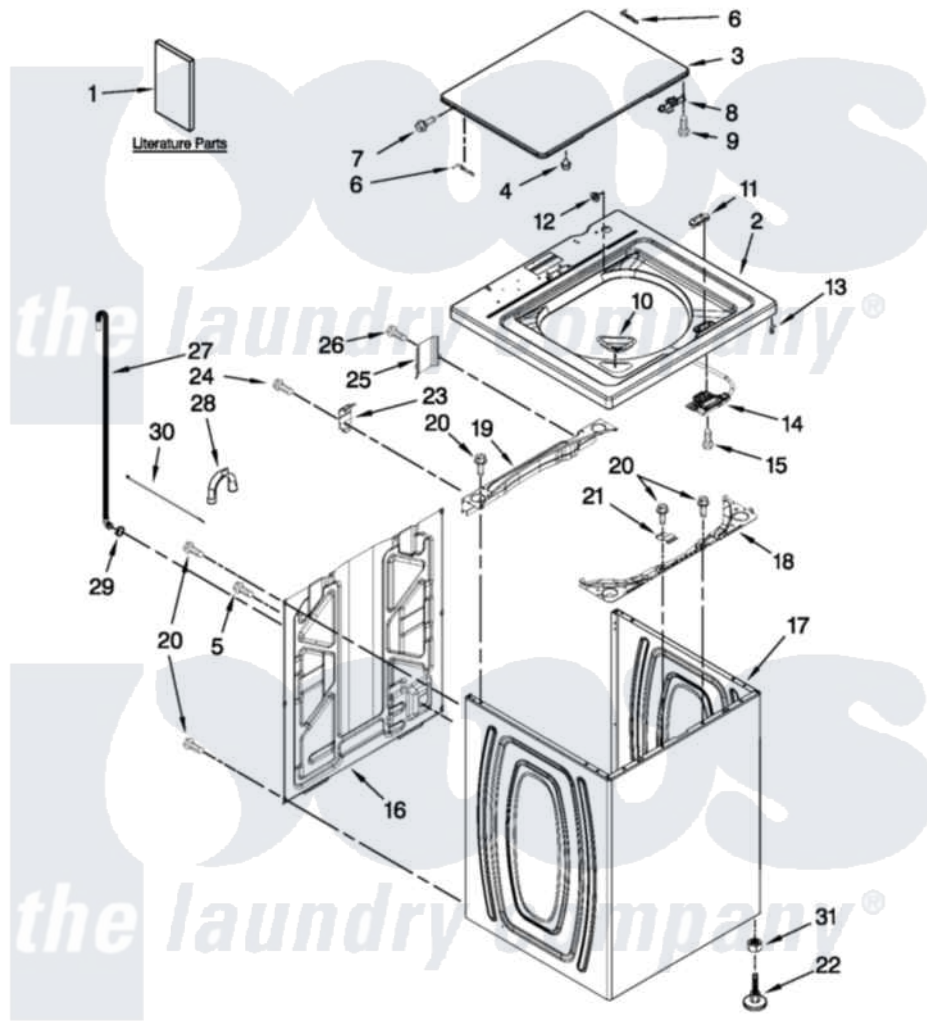

Amana NTW4630YQ0 01 - TOP AND CABINET PARTS

TOP AND CABINET PARTS

For Model: NTW4630YQ0
(White)

AUTOMATIC WASHER

FOR ORDERING INFORMATION REFER TO PARTS PRICE LIST

3-12 Litho in U.S.A. (JLP) (psw)

1

Part No. W10491129 Rev. A

Amana [Residential Amana NTW4630YQ0 Washer Parts](#) Parts Diagram 01 - TOP AND CABINET PARTS

[Click on the part number to view part](#)

Item	Original Part Number	Replaced By	Status	Part Description
1	W10240509			Installation Instructions
"	W10420472		Not Available	USE & CARE GUIDE
"	W10468340		Not Available	TECH SHEET
"	W10062978		Not Available	ENERGY GUIDE
2	W10251299			Top
3	W10251302	W10338625		Lid
4	9724509			Bumper, Lid
5	9740848			Screw, Mixing Valve Mounting
6	91770			Hinge, Lid
7	W10119872	W10119828		Screw, Lid Hinge Mounting
8	W10240513			Strike, Lid Lock
9	W10273971			Screw, 6-19 X 1/2
10	W10192089			Dispenser, Bleach
11	W10392041			Bezel, Lid Lock
12	21258			Bearing, Lid Hinge
13	90016			Clip, Pressure Switch Hose