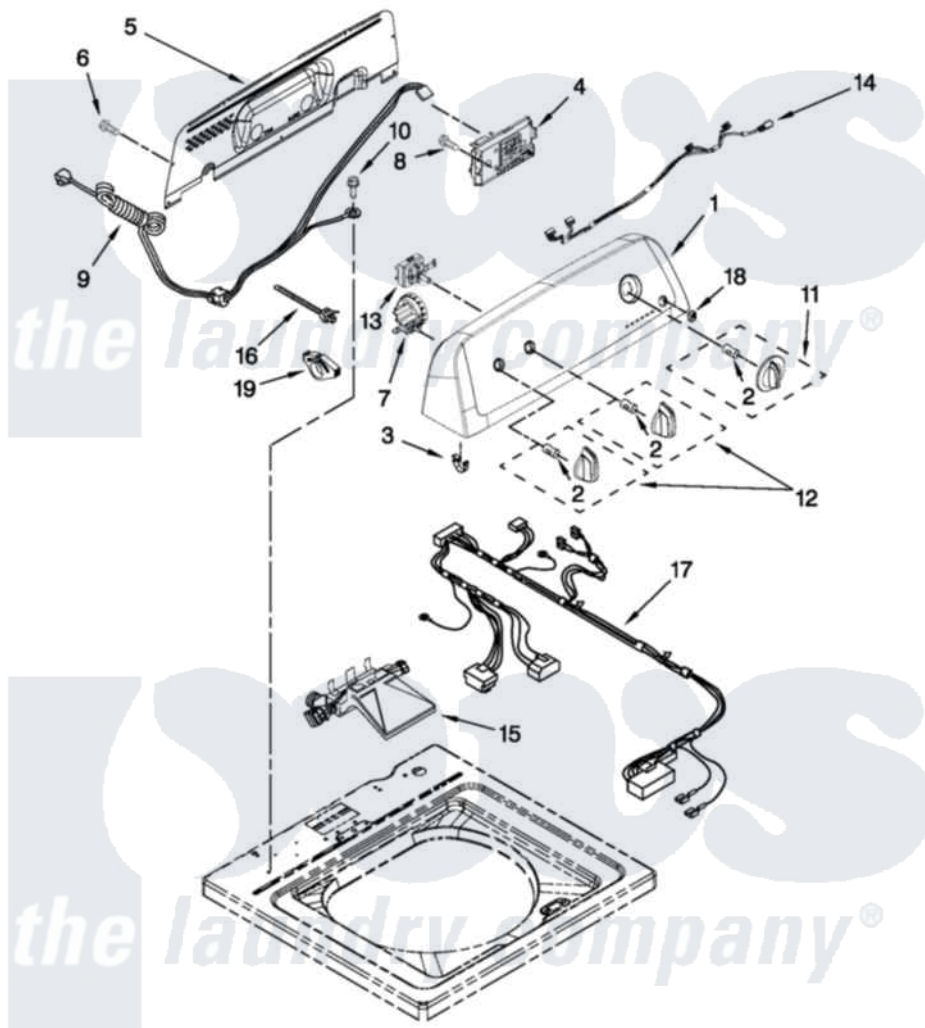

# Amana NTW4630YQ0 02 - CONTROLS AND WATER INLET PARTS

## CONTROLS AND WATER INLET PARTS

For Model: NTW4630YQ0  
(White)

FOR ORDERING INFORMATION REFER TO PARTS PRICE LIST

W10491129

3

Amana [Residential Amana NTW4630YQ0 Washer Parts](#) Parts Diagram 02 - CONTROLS AND WATER INLET PARTS  
Click on the part number to view part

Item	Original Part Number	Replaced By	Status	Part Description
1	<a href="#">W10468327</a>			Panel, Console
2	<a href="#">8536939</a>			Clip, Knob
3	<a href="#">8312709</a>			Clip-Console
4	<a href="#">W10484679</a>			Control Unit Assembly, Machine And Motor
5	<a href="#">W10409320</a>			Panel, Rear Console Cover
6	1157158	<a href="#">489069</a>		Xxscrew, 10-12 X 1/2
7	<a href="#">W10450959</a>			Switch, Water Level
8	<a href="#">8281163</a>			Screw, Dispenser Housing Mounting
9	<a href="#">W10455732</a>			Cord, Power
10	<a href="#">3400076</a>			Screw, Bracket Mounting
11	<a href="#">W10453946</a>			Timer Knob Assembly
12	<a href="#">W10453947</a>			Knob, Control
13	<a href="#">W10414398</a>			Switch, Rotary Encoder
14	<a href="#">W10475254</a>			Harness, Upper
15	<a href="#">W10423125</a>			Inlet Assembly, Water

16	<a href="#">W10339879</a>	Tie, Cable
17	<a href="#">W10423127</a>	Valve, Water Mixing
18	<a href="#">W10251309</a>	Pushbutton, Start
19	<a href="#">W10348582</a>	Cable Tie